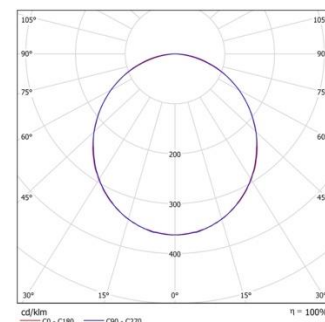

SPECIFICATION

Distribution	Direct
Colour Temperature CCT	3000K 4000K
Optic/Diffuser	Opal MPO
Output	1 2 3 4
Finish	Grey white black
Efficacy	Up to 125 lm/W
CRI	80+
MacAdam Ellipse	3
Controls	Fixed output DALI Casambi
Installation	Recessed
Dimensions	W 54 mm x H 103 mm
Standard Lengths	L 573 mm – 2958 mm
Connection Options	Start/end middle (for in-line connections)
Material	Extruded aluminium
Ingress Protection	IP40
Impact Rating	IK05
Operating Voltage	220-240V 50/60Hz
Emergency Options	Standard DALI
Lifetime	100000/L80B10
Operating Temperature	-15°C ~35°C, Glow wire test °C: 850
Conformity	UKCA, CE, RoHS, IEC:I
Weight	2.1kg p/m
Warranty	5 Years

DIMENSIONS/PHOTOMETRY

ORDER CODE

SEB54-D-3-O-1-A-597

PREFIX	DISTRIBUTION	CCT	DIFFUSER/OPTIC	OUTPUT	FINISH	LENGTH (mm)		
SEB54-	D Direct	3 3000K	O Opal	1 Low	A Grey RAL9006S	597		
						737		
		4 4000K	MPO Micro-prismatic	2 Standard	W White RAL9003S	877		
						1017		
						3 Medium	B Black RAL9005S	1157
								1297
								1437
								1717
								1997
								2137
								2277
								2557
2977								