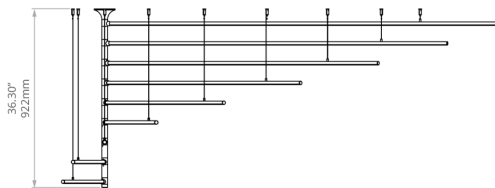

- A strong focal point of the arrangement – the dominant element of the space
- Clean form, without visible wires or connections
- Advanced LED sources ensure uniform, comfortable light with excellent color rendering (CRI > 90)
- Flexible shape adjustment by rotating profiles around the arm
- Customization on request, tailored dimensions, and color options

TECHNICAL DRAWING

TECHNICAL SPECIFICATIONS

Material	PA12
Cover	frosted
Length [L]	1130 mm
Height H	930 mm
Width [W]	2260 mm
Weight	3.5 kg
Lighting direction	down
IP protection rating	20
Luminare power	104 W
Input voltage	24 V
Protection class	III
Building type	Commercial, HoReCa object, Entertainment/ Arts
Facility zone	lobby / foyer, office