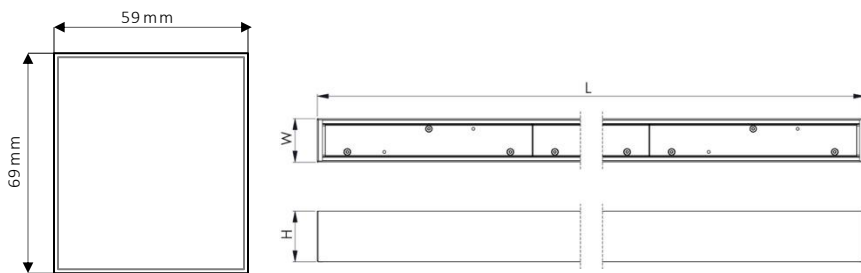

SPECIFICATION

Distribution	Direct
Colour Temperature CCT	3000K 4000K
Optic	70°~75° lens
Output	1 2 3 4 5
Finish	Grey white black
Efficacy	Up to 188 lm/W
CRI	80+
MacAdam Ellipse	3
Controls	Fixed output DALI Casambi
Installation	Surface suspended
Dimensions	W 59 mm x H 69 mm
Standard Lengths	L 1148 mm – 2831 mm
Connection Options	Start/end middle (for in-line connections)
Material	Extruded aluminium
Ingress Protection	IP40
Impact Rating	IK05
Operating Voltage	220-240V 50/60Hz
Emergency Options	Standard DALI
Lifetime	100000/L80B10
Operating Temperature	-0°C ~35°C
Conformity	UKCA, CE, RoHS, IEC:I
Weight	2.2kg p/m
Warranty	5 Years

DIMENSIONS/PHOTOMETRY

ORDER CODE

LITO58-D-3-70-1-W-1148

PREFIX	DISTRIBUTION	CCT	OPTIC	OUTPUT	FINISH	LENGTH (mm)
LITO58-	D Direct	3 3000K	70 70°-75° lens	1 Low	A Grey RAL9006S	1148
		4 4000K		2 Standard	W White RAL9003S	1428
				3 Medium	B Black RAL9005S	2831
				4 High		
				5 High +		

STANDARD LENGTHS – 3000K

LENGTH (mm)	DISTRIBUTION	CCT	OUTPUT	POWER	OPTIC	LUMENS (lm)
1148	Direct	3000K	1	21,7W	70°-75° lens	3647
1148	Direct	3000K	2	31,7W	70°-75° lens	5098
1148	Direct	3000K	3	29,8W	70°-75° lens	5264
1148	Direct	3000K	4	35,7W	70°-75° lens	6285
1148	Direct	3000K	5	41,5W	70°-75° lens	7248
1428	Direct	3000K	1	26,8W	70°-75° lens	4558
1428	Direct	3000K	2	38,8W	70°-75° lens	6372
1428	Direct	3000K	3	36,5W	70°-75° lens	6581
1428	Direct	3000K	4	44,1W	70°-75° lens	7856
1428	Direct	3000K	5	51,3W	70°-75° lens	9060
2831	Direct	3000K	1	51,4W	70°-75° lens	9117
2831	Direct	3000K	2	75,1W	70°-75° lens	12744
2831	Direct	3000K	3	72,1W	70°-75° lens	13161
2831	Direct	3000K	4	86,4W	70°-75° lens	15712
2831	Direct	3000K	5	101,6W	70°-75° lens	18119