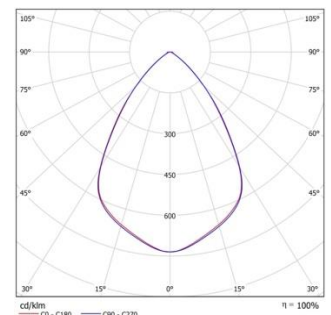

SPECIFICATION

Distribution	Direct
Colour Temperature CCT	3000K 4000K
Optic	70°~75° lens
Output	1 2 3 4 5
Finish	Grey white black
Efficacy	Up to 188 lm/W
CRI	80+
MacAdam Ellipse	3
Controls	Fixed output DALI Casambi
Installation	Surface suspended
Dimensions	W 59 mm x H 69 mm
Standard Lengths	L 1148 mm – 2831 mm
Connection Options	Start/end middle (for in-line connections)
Material	Extruded aluminium
Ingress Protection	IP40
Impact Rating	IK05
Operating Voltage	220-240V 50/60Hz
Emergency Options	Standard DALI
Lifetime	100000/L80B10
Operating Temperature	-0°C ~35°C
Conformity	UKCA, CE, RoHS, IEC:I
Weight	2.2kg p/m
Warranty	5 Years

DIMENSIONS/PHOTOMETRY

ORDER CODE

LITO58-D-3-70-1-W-1148

PREFIX	DISTRIBUTION	CCT	OPTIC	OUTPUT	FINISH	LENGTH (mm)
LITO58-	D Direct	3 3000K	70 70°-75° lens	1 Low	A Grey RAL9006S	1148
		4 4000K		2 Standard	W White RAL9003S	1428
				3 Medium	B Black RAL9005S	2831
				4 High		
				5 High +		

STANDARD LENGTHS – 4000K

LENGTH (mm)	DISTRIBUTION	CCT	OUTPUT	POWER	OPTIC	LUMENS (lm)
1148	Direct	4000K	1	21,7W	70°-75° lens	3804
1148	Direct	4000K	2	31,7W	70°-75° lens	5317
1148	Direct	4000K	3	29,8W	70°-75° lens	5492
1148	Direct	4000K	4	35,7W	70°-75° lens	6556
1148	Direct	4000K	5	41,5W	70°-75° lens	7560
1428	Direct	4000K	1	26,8W	70°-75° lens	4755
1428	Direct	4000K	2	38,8W	70°-75° lens	6647
1428	Direct	4000K	3	36,5W	70°-75° lens	6864
1428	Direct	4000K	4	44,1W	70°-75° lens	8195
1428	Direct	4000K	5	51,3W	70°-75° lens	9450
2831	Direct	4000K	1	51,4W	70°-75° lens	9510
2831	Direct	4000K	2	75,1W	70°-75° lens	13294
2831	Direct	4000K	3	72,1W	70°-75° lens	13729
2831	Direct	4000K	4	86,4W	70°-75° lens	16390
2831	Direct	4000K	5	101,6W	70°-75° lens	18901