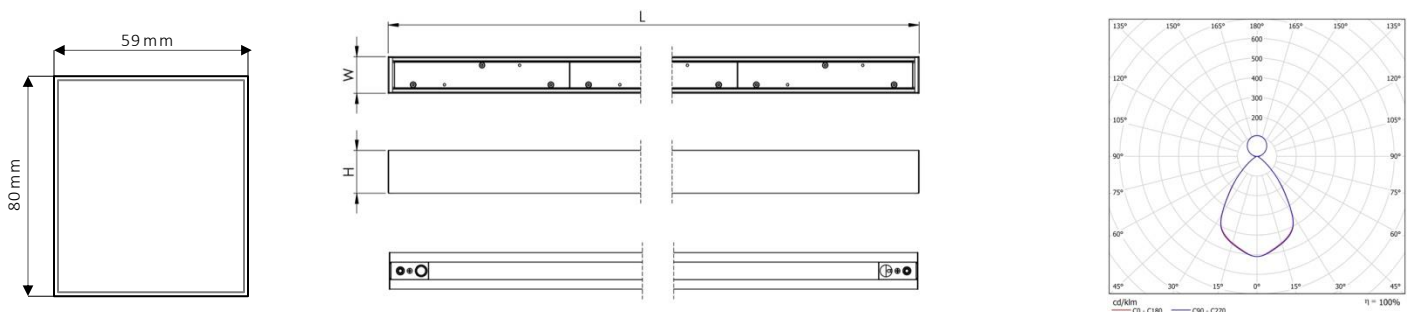

SPECIFICATION

Distribution	Direct/indirect
Colour Temperature CCT	3000K   4000K
Optic	70°~75° lens
Output	1   2
Finish	Grey   white   black
Efficacy	Up to 188 lm/W
CRI	80+
MacAdam Ellipse	3
Controls	Fixed output   DALI   Casambi
Installation	Surface   suspended
Dimensions	W 59 mm x H 80 mm
Standard Lengths	L 1148 mm – 2831 mm
Connection Options	Start/end   middle (for in-line connections)
Material	Extruded aluminium
Ingress Protection	IP40
Impact Rating	IK05
Operating Voltage	220-240V 50/60Hz
Emergency Options	Standard   DALI
Lifetime	100000/L80B10
Operating Temperature	-0°C ~35°C
Conformity	UKCA, CE, RoHS, IEC:I
Weight	2.5kg p/m
Warranty	5 Years

DIMENSIONS/PHOTOMETRY

ORDER CODE

LITO58-DI-3-70-1-A-1148

PREFIX	DISTRIBUTION	CCT	OPTIC	OUTPUT	FINISH	LENGTH (mm)
<b>LITO58-</b>	DI Direct/indirect	<b>3</b>	70 70°-75° lens	<b>1</b>	<b>A</b> Grey RAL9006S	<b>1148</b>
		3000K		Low		<b>1428</b>
		<b>4</b>		<b>2</b> Standard	<b>W</b> White RAL9003S <b>B</b> Black RAL9005S	<b>2831</b>
		4000K				

STANDARD LENGTHS – 3000K

LENGTH (mm)	DISTRIBUTION	CCT	OUTPUT	POWER	OPTIC	LUMENS (lm)
1148	Direct	3000K	1	37,2W	70°-75° lens	1148
1148	Direct	3000K	2	53,3W	70°-75° lens	1148
1428	Direct	3000K	1	44,7W	70°-75° lens	1428
1428	Direct	3000K	2	64,7W	70°-75° lens	1428
2831	Direct	3000K	1	87,4W	70°-75° lens	2831
2831	Direct	3000K	2	126,7W	70°-75° lens	2831

STANDARD LENGTHS – 4000K

LENGTH (mm)	DISTRIBUTION	CCT	OUTPUT	POWER	OPTIC	LUMENS (lm)
1148	Direct	4000K	1	37,2W	70°-75° lens	1148
1148	Direct	4000K	2	53,3W	70°-75° lens	1148
1428	Direct	4000K	1	44,7W	70°-75° lens	1428
1428	Direct	4000K	2	64,7W	70°-75° lens	1428
2831	Direct	4000K	1	87,4W	70°-75° lens	2831
2831	Direct	4000K	2	126,7W	70°-75° lens	2831