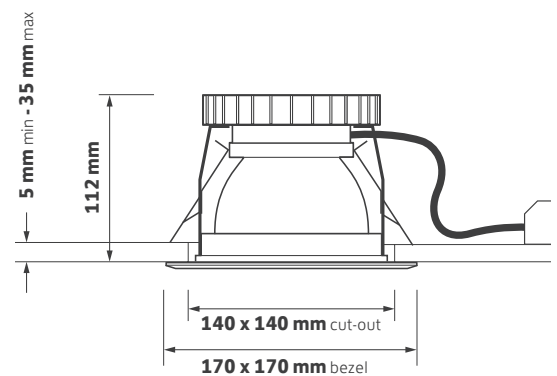

KEY FEATURES

- Highly specular reflector with an outstanding efficiency of 96%
- Die-cast bezel with UB option for a range of accessories
- Various dimming options
- Tunable white version
- Emergency conversion options
- Life >50,000 hours (L80 / F10)
- 5 year warranty
- Short circuit, overload and temperature protection
- Comes with 500 mm supply lead

DIMENSIONS

ORDERING INFORMATION

| Luminaire Output lm | Power tcW | Colour | Model Ref. |
|------------------------|--------------|-----------|--------------------|
| 1200 | 11 | 830 | ZOH-11-3-W |
| 1200 | 10 | 840 | ZOH-10-4-W |
| 2075 | 19 | 830 | ZOH-19-3-W |
| 2075 | 18 | 840 | ZOH-18-4-W |
| 3025 | 26 | 830 | ZOH-26-3-W |
| 3025 | 26 | 840 | ZOH-26-4-W |
| 1725 | 18 | 927 - 965 | ZOH-18-TW-W |