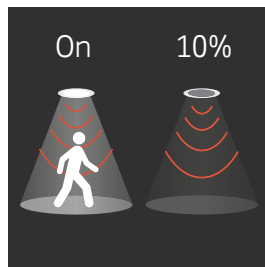

/SD
Integral motion sensor
On / 10% dim
(not available with /ECO)