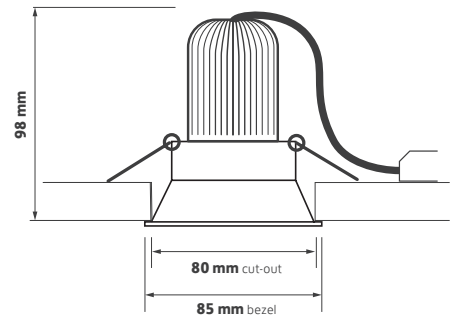

KEY FEATURES

- Professional, deep adjustable LED downlight
- Minimal die-cast low profile
- Bezel, white RAL9003
- Life >50,000 hours L70/F50
- Injection moulded 36° faceted reflector
- High efficacy, low glare
- No visible flicker (IEEE PAR1789 2015)
- Dimming, DALI and emergency options
- 5 year warranty

DIMENSIONS

ORDERING INFORMATION

Output lm	Power tcW	Colour	Model Ref.
750	8	830	GEN3-8-3-W
775	8	840	GEN3-8-4-W

OPTIONS

Please select from the options below.

Phase-cut mains dimming	/MDIM
SwitchDIM, DALI or DSI	/ECO
Casambi wireless network (inc dim)	/BTC
3 hour emergency conversion	/EM
3 hour self-test and DALI emergency conversion	/EMD