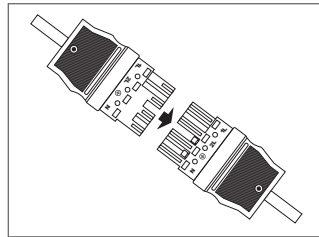

DIMENSIONS

ORDERING INFORMATION

Output lm	Power tcW	Colour	Model Ref.
750	8	830	GEN3-8-3-W
775	8	840	GEN3-8-4-W

OPTIONS

Please select from the options below.

Phase-cut mains dimming	/MDIM
SwitchDIM, DALI or DSI	/ECO
Casambi wireless network (inc dim)	/BTC
3 hour emergency conversion	/EM
3 hour self-test and DALI emergency conversion	/EMD

/MDIM
Phase-cut mains dimming

/ECO
SwitchDIM, DALI or DSI

/BTC
Casambi wireless network
(inc dim)

/EM
3 hour emergency conversion

/EMD
3 hour self-test and DALI emergency conversion

Product variations
Plug and Sockets