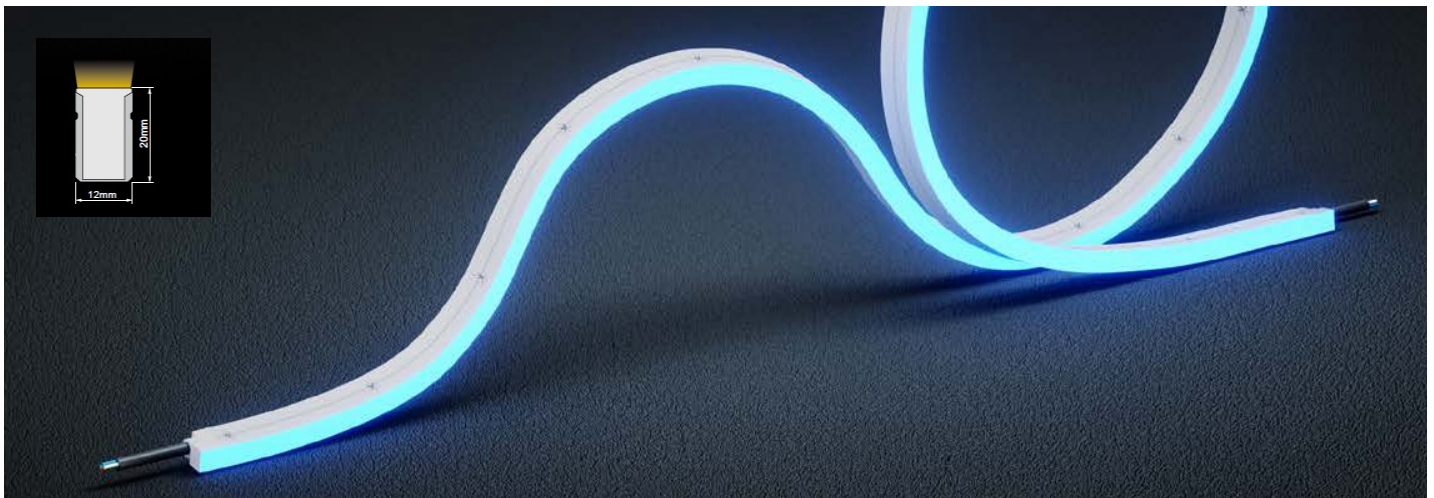

NEONFLEX 1220 SIDE - RGBW

NEONFLEX is a silicone LED linear that provides perfect uniform RGBW illumination, making it an ideal IP-rated solution for both interior and exterior applications.

Manufactured using a sealed strong silicone, it ensures a secure ingress-protected unit.

FEATURES

- Side bending radius
- Standard and custom lengths
- Can be cut and reconnected on-site for custom applications
- RGBW
- Robust silicon material
- Dedicated components
- IP68 ingress protection
- Resistant to salt-water solutions, acid, alkali, corrosive gases, heat, fire and UV
- No yellowing, breaking and dust-free
- Side, top and bottom cable entry connectors
- Dedicated components
- Compact driver and DALI controls
- Plug-and-play wiring for quick installation
- 3-5 year warranty

SPECIFICATION

Power	15 W/m			
Colour Temperature CCT	Red	Green	Blue	RGBW3K/4K
Luminous Flux	52 lm/m	155 lm/m	36 lm/m	206 lm/m
Lumen Efficacy	Up to 28 lm/W			
Dimensions	W 12 mm x H 20 mm			
Max. Run Length	5000 mm			
Controls	Fixed Output 1-10V DALI DMX			
Cut Length	71.43 mm			
Operating Voltage	24V			
CRI	80			
MacAdam	3-Step			
Bending	Side			
Installation	Surface mounted on-site or in channel			
Material	PU/Polyurethane			
Cable Entry	Side Top Bottom			
Ingress Protection	IP68			
Lifetime	30,000hrs L80			
Operating Temperature	-25°C ~60°C			
Conformity	No UV or IR Emissions, UKCA, RoHS			
Warranty	Interior use 3 years, exterior use 5 years			
Notes	*Custom lengths available on request, LED light source and lumen efficiency may vary.			

WIRING

-Max. connection length depends on the wattage of the power supply and LED strip.

-Max. length per circuit is 5m, if it exceeds 5m, please split into multiple circuits.

DIMENSIONS

PRODUCT ORDER CODE