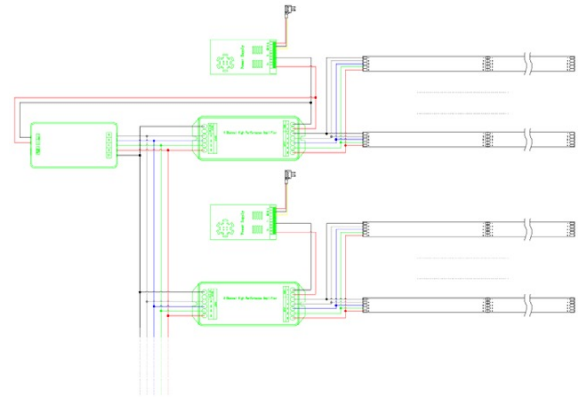

NEONFLEX 1220 SIDE - RGBW

NEONFLEX is a silicone LED linear that provides perfect uniform RGBW illumination, making it an ideal IP-rated solution for both interior and exterior applications.

Manufactured using a sealed strong silicone, it ensures a secure ingress-protected unit.

FEATURES

- Side bending radius
- Standard and custom lengths
- Can be cut and reconnected on-site for custom applications
- RGBW
- Robust silicon material
- Dedicated components
- IP68 ingress protection
- Resistant to salt-water solutions, acid, alkali, corrosive gases, heat, fire and UV
- No yellowing, breaking and dust-free
- Side, top and bottom cable entry connectors
- Dedicated components
- Compact driver and DALI controls
- Plug-and-play wiring for quick installation
- 3-5 year warranty

SPECIFICATION

Power	15 W/m			
Colour Temperature CCT	Red	Green	Blue	RGBW3K/4K
Luminous Flux	52 lm/m	155 lm/m	36 lm/m	206 lm/m
Lumen Efficacy	Up to 28 lm/W			
Dimensions	W 12 mm x H 20 mm			
Max. Run Length	5000 mm			
Controls	Fixed Output 1-10V DALI DMX			
Cut Length	71.43 mm			
Operating Voltage	24V			
CRI	80			
MacAdam	3-Step			
Bending	Side			
Installation	Surface mounted on-site or in channel			
Material	PU/Polyurethane			
Cable Entry	Side Top Bottom			
Ingress Protection	IP68			
Lifetime	30,000hrs L80			
Operating Temperature	-25°C ~60°C			
Conformity	No UV or IR Emissions, UKCA, RoHS			
Warranty	Interior use 3 years, exterior use 5 years			
Notes	*Custom lengths available on request, LED light source and lumen efficiency may vary.			

WIRING

-Max. connection length depends on the wattage of the power supply and LED strip.

-Max. length per circuit is 5m, if it exceeds 5m, please split into multiple circuits.

DIMENSIONS

PRODUCT ORDER CODE