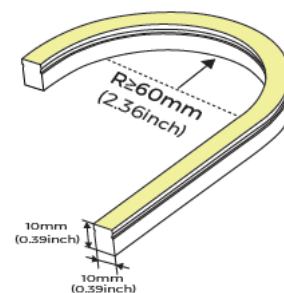

NEONFLEX 1010 SIDE – MICRO LINEAR

NEONFLEX is a silicone LED linear that provides perfect uniform illumination, making it an ideal IP-rated solution for both interior and exterior applications.

Manufactured using a sealed strong silicone, it ensures a secure ingress-protected unit.

FEATURES

- Side bending radius
- Standard and custom lengths
- Can be cut and reconnected on-site for custom applications
- Colour temperature options
- CRI90+
- Robust silicon material
- Dedicated components
- IP67 ingress protection
- IK08 impact rating
- Resistant to salt-water solutions, acid, alkali, corrosive gases, heat, fire and UV
- No yellowing, breaking and dust-free
- Entry cable connector and end caps accessories
- Compact driver
- DALI dimming and Casambi controls
- Plug-and-play wiring for quick installation
- 3-5 year warranty

SPECIFICATION

Power	7.2 W/m			
Colour Temperature CCT	2300K	2700K	3000K	4000K
Luminous Flux	320 lm	350 lm	370 lm	370 lm
Lumen Efficacy	Up to 51 lm/W			
Dimensions	W 10 mm x H 10 mm			
Max. Run Length	5000 mm			
Cut Length	5.95 mm			
Operating Voltage	24V			
CRI	90			
MacAdam	3-Step			
Controls	Fixed Output DALI 1-10V			
Bending	Side			
Installation	Surface mounted on-site or in channel			
Material	Silicon			
Cable Entry	Side Top Bottom			
Ingress Protection	IP67			
Impact Rating	IK08			
Lifetime	60,000hrs			
Operating Temperature	-25°C ~55°C			
Conformity	No UV or IR Emissions, UKCA			
Warranty	Interior use 3 years, exterior use 5 years			
Notes	*Custom lengths available on request, LED light source and lumen efficiency may vary.			

PHOTOMETRY

DIMENSIONS

PRODUCT ORDER CODE

EXAMPLE: NF1010S-723DF1000

PREFIX	POWER	CCT	DRIVER	ENTRY CABLE	LENGTH
NF1010S -	7 7.2W	23 2300K	F fixed output	F front entry	1000 1000 mm
		27 2700K	D DALI	S side entry	2000 2000 mm
		3 3000K	C casambi	B bottom entry	3000 3000 mm
		4 4000K			--- custom length up to 5000 mm*