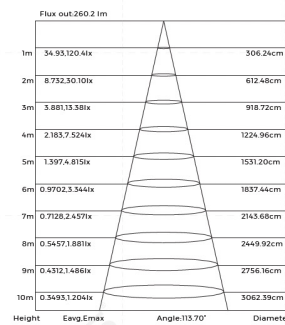

SPECIFICATION

Power	7.2 W/m			
Colour Temperature CCT	2300K	2700K	3000K	4000K
Luminous Flux	320 lm	350 lm	370 lm	370 lm
Lumen Efficacy	Up to 51 lm/W			
Dimensions	W 10 mm x H 10 mm			
Max. Run Length	5000 mm			
Cut Length	5.95 mm			
Operating Voltage	24V			
CRI	90			
MacAdam	3-Step			
Controls	Fixed Output DALI 1-10V			
Bending	Side			
Installation	Surface mounted on-site or in channel			
Material	Silicon			
Cable Entry	Side Top Bottom			
Ingress Protection	IP67			
Impact Rating	IK08			
Lifetime	60,000hrs			
Operating Temperature	-25°C ~55°C			
Conformity	No UV or IR Emissions, UKCA			
Warranty	Interior use 3 years, exterior use 5 years			
Notes	*Custom lengths available on request, LED light source and lumen efficiency may vary.			

PHOTOMETRY

DIMENSIONS

PRODUCT ORDER CODE

EXAMPLE: NF1010S-723DF1000

PREFIX	POWER	CCT	DRIVER	ENTRY CABLE	LENGTH
NF1010S -	7 7.2W	23 2300K	F fixed output	F front entry	1000 1000 mm
		27 2700K	D DALI	S side entry	2000 2000 mm
		3 3000K	C casambi	B bottom entry	3000 3000 mm
		4 4000K			--- custom length up to 5000 mm*