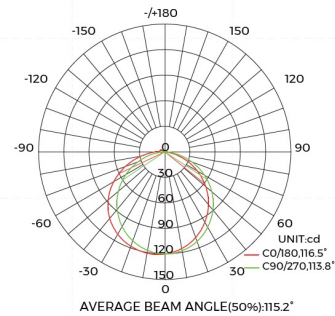

NEONFLEX 1010 SIDE – MICRO LINEAR

NEONFLEX is a silicone LED linear that provides perfect uniform illumination, making it an ideal IP-rated solution for both interior and exterior applications.

Manufactured using a sealed strong silicone, it ensures a secure ingress-protected unit.

SPECIFICATION

Power	7.2 W/m			
Colour Temperature CCT	2300K	2700K	3000K	4000K
Luminous Flux	320 lm	350 lm	370 lm	370 lm
Lumen Efficacy	Up to 51 lm/W			
Dimensions	W 10 mm x H 10 mm			
Max. Run Length	5000 mm			
Cut Length	5.95 mm			
Operating Voltage	24V			
CRI	90			
MacAdam	3-Step			
Controls	Fixed Output DALI 1-10V			
Bending	Side			
Installation	Surface mounted on-site or in channel			
Material	Silicon			
Cable Entry	Side Top Bottom			
Ingress Protection	IP67			
Impact Rating	IK08			
Lifetime	60,000hrs			
Operating Temperature	-25°C ~55°C			
Conformity	No UV or IR Emissions, UKCA			
Warranty	Interior use 3 years, exterior use 5 years			
Notes	*Custom lengths available on request, LED light source and lumen efficiency may vary.			

PHOTOMETRY

DIMENSIONS

PRODUCT ORDER CODE

EXAMPLE: NF1010S-723DF1000

PREFIX	POWER	CCT	DRIVER	ENTRY CABLE	LENGTH
NF1010S -	7 7.2W	23 2300K	F fixed output	F front entry	1000 1000 mm
		27 2700K	D DALI	S side entry	2000 2000 mm
		3 3000K	C casambi	B bottom entry	3000 3000 mm
		4 4000K			--- custom length up to 5000 mm*