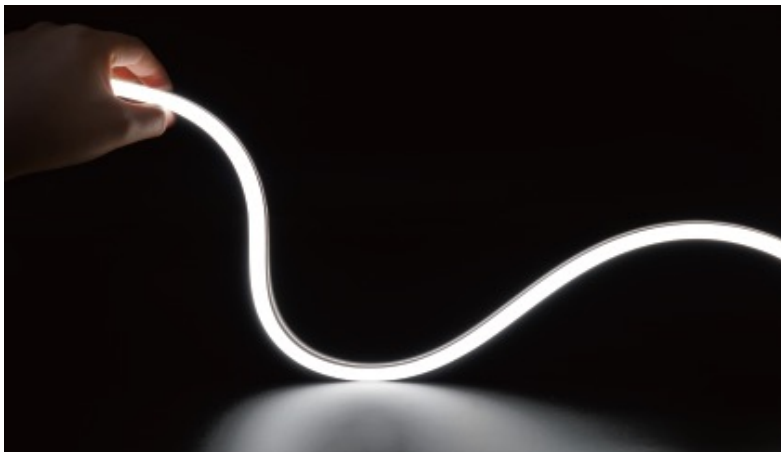

DIMENSIONS