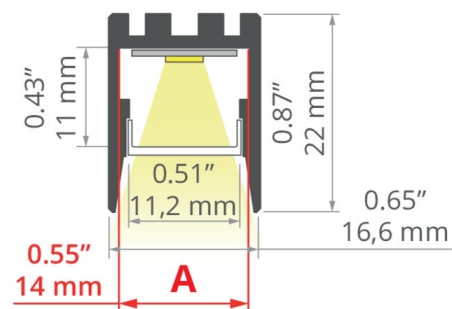

FEATURES

- 22 mm x 16.6 mm
- Hidden light source design
- Standard and custom lengths
- 3000K, 4000K, tunable white, dim to warm and RGBW
- High lumen efficacy up to 130 lm/W
- CRI90+
- Low-glare polycarbonate diffuser
- Dedicated custom components
- A comprehensive range of mounting options
- Extruded aluminium channel
- Anodised or painted profile finish
- Compact driver
- DALI dimming and Casambi controls
- Plug-and-play wiring for quick installation
- IP20 as standard, IP67 on Request
- 7 year warranty

SPECIFICATION

Colour Temperature CCT	3000K 4000K TW D2W RGBW
Installation	Surface Suspended
Distribution	Direct/Hidden Light Source Design
Diffuser	Opal Clear
Efficacy	Up to 130 lm/W
CRI	90 95
Controls	Fixed Output DALI Casambi
Finish	Black Anodised
Dimensions	W 22 mm x H 16.6 mm
Standard Lengths	1000 mm 2005 mm 3010 mm Custom
Operating Voltage	24V
LED Light Source Power	4.8W - 24W
Material	Aluminium
LED Light Source	Max. W 14 mm
Ingress Protection	IP20 IP67
Bending Possibility	No
Lifetime	50,000hrs
Operating Temperature	-25°C ~45°C
Conformity	No UV or IR Emissions, UKCA
Warranty	7 Years
Notes	*Custom lengths available on request, LED light source and lumen efficiency may vary.

DIMENSIONS

PHOTOMETRY

Opal Diffuser

Clear Diffuser

PRODUCT ORDER CODE

EXAMPLE: PDS-ZMG-S4OAF2005

PREFIX	INSTALLATION	CCT	DIFFUSER	FINISH	DRIVER	LENGTH		
PDS-ZMG -	S surface	3 3000K	O frosted opal	A anodised aluminium	F fixed output	1000 1000 mm		
	SP suspended	4 4000K	C clear	B black RAL 9005	D DALI	2005 2005 mm		
		TW tunable white				RAL custom RAL colour	C casambi	3010 3005 mm
		D2W dim2warm						--- custom length*
		RGBW red/green/blue/white						