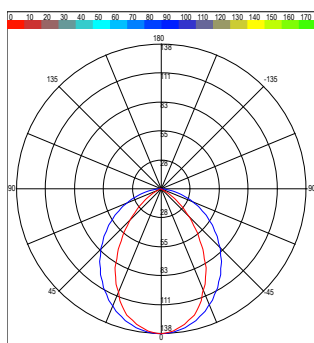

PHOTOMETRY

Opal Diffuser