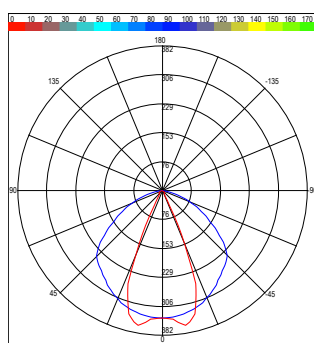

Clear Diffuser