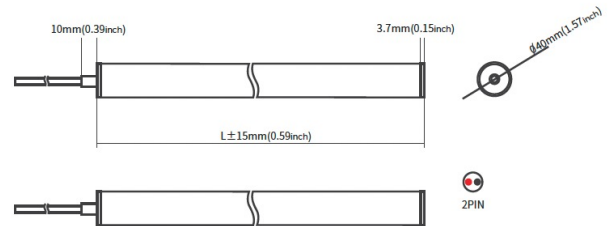

Dedicated mounting brackets are available to support suspending the NEON360, allowing for the creation of hanging pendants, curved shapes and artistic installations.

FEATURES

- Ø40 mm diameter 360° illumination
- Standard and custom lengths
- 2300K | 2700K | 3000K | 4200K
- CRI90+
- Robust silicone material
- IP65 ingress protection
- Impact rating IK08
- Resistant to salt-water solutions, acid, alkali, corrosive gases, heat, fire and UV
- No yellowing, breaking and dust-free
- Entry cable connector and end caps accessories
- Compact driver
- DALI dimming and Casambi controls
- Plug-and-play wiring for quick installation
- 3-5 year warranty

SPECIFICATION

Colour Temperature CCT	2300K 2700K 3000K 4200K
Installation	Surface
Power	18W/m
Luminous Flux	up to 2105 lm/m @4200K
Efficacy	up to 116 lm/W
CRI	90
Controls	Fixed Output DALI Casambi
Dimensions	∅ 40 mm
Max. Run Length	50000 mm
Cut Length	50 mm (16 LEDs)
Operating Voltage	24V
Material	Silicone
Ingress Protection	IP65
Impact Rating	IK08
Bending Radius	240 mm
Outlet End Cap	Side Top
Max. LED Pin Temperature	65°C
Lifetime	36,000hrs
Operating Temperature	-25°C ~55°C
Conformity	No UV or IR Emissions, UKCA, RoHS
Warranty	Interior use 3 years, exterior use 5 years
Notes	*Custom lengths available on request, LED light source and lumen efficiency may vary.

DIMENSIONS

IP65 SILICON PLUG TOP OUTLET

IP65 SILICON PLUG SIDE OUTLET

PHOTOMETRY

PRODUCT ORDER CODE

EXAMPLE: NEON360-3FTS1000

PREFIX	CCT	DRIVER	ENTRY CABLE	COMPONENTS	LENGTH
NEON360 -	23 2300K	F fixed output	T top entry	S surface mounting brackets	1000 1000 mm
	27 2700K	D DALI	S side entry	SM surface mounting metal brackets	2000 2000 mm
	3 3000K	C Casambi		SB surface mounting buckle	3000 3000 mm
	42 4200K				--- custom length*