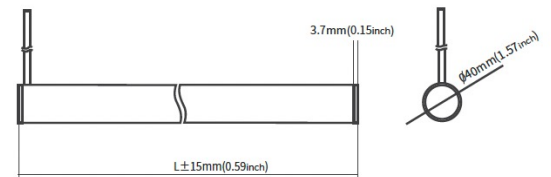

Dedicated mounting brackets are available to support suspending the NEON360, allowing for the creation of hanging pendants, curved shapes and artistic installations.

FEATURES

- Ø40 mm diameter 360° illumination
- Standard and custom lengths
- 2300K | 2700K | 3000K | 4200K
- CRI90+
- Robust silicone material
- IP65 ingress protection
- Impact rating IK08
- Resistant to salt-water solutions, acid, alkali, corrosive gases, heat, fire and UV
- No yellowing, breaking and dust-free
- Entry cable connector and end caps accessories
- Compact driver
- DALI dimming and Casambi controls
- Plug-and-play wiring for quick installation
- 3-5 year warranty

SPECIFICATION

Colour Temperature CCT	2300K 2700K 3000K 4200K
Installation	Surface
Power	18W/m
Luminous Flux	up to 2105 lm/m @4200K
Efficacy	up to 116 lm/W
CRI	90
Controls	Fixed Output DALI Casambi
Dimensions	∅ 40 mm
Max. Run Length	50000 mm
Cut Length	50 mm (16 LEDs)
Operating Voltage	24V
Material	Silicone
Ingress Protection	IP65
Impact Rating	IK08
Bending Radius	240 mm
Outlet End Cap	Side Top
Max. LED Pin Temperature	65°C
Lifetime	36,000hrs
Operating Temperature	-25°C ~55°C
Conformity	No UV or IR Emissions, UKCA, RoHS
Warranty	Interior use 3 years, exterior use 5 years
Notes	*Custom lengths available on request, LED light source and lumen efficiency may vary.

DIMENSIONS

IP65 SILICON PLUG TOP OUTLET

IP65 SILICON PLUG SIDE OUTLET

PHOTOMETRY

PRODUCT ORDER CODE

EXAMPLE: NEON360-3FTS1000

PREFIX	CCT	DRIVER	ENTRY CABLE	COMPONENTS	LENGTH
NEON360 -	23 2300K	F fixed output	T top entry	S surface mounting brackets	1000 1000 mm
	27 2700K	D DALI	S side entry	SM surface mounting metal brackets	2000 2000 mm
	3 3000K	C Casambi		SB surface mounting buckle	3000 3000 mm
	42 4200K				--- custom length*