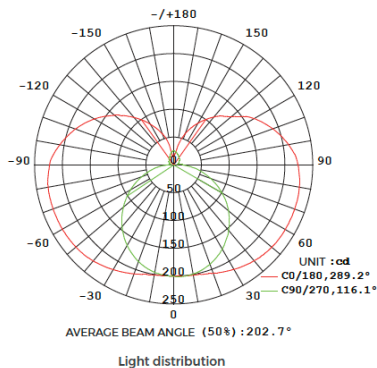

SPECIFICATION

Colour Temperature CCT	2300K 2700K 3000K 4200K
Installation	Surface
Power	18W/m
Luminous Flux	up to 2105 lm/m @4200K
Efficacy	up to 116 lm/W
CRI	90
Controls	Fixed Output DALI Casambi
Dimensions	∅ 40 mm
Max. Run Length	50000 mm
Cut Length	50 mm (16 LEDs)
Operating Voltage	24V
Material	Silicone
Ingress Protection	IP65
Impact Rating	IK08
Bending Radius	240 mm
Outlet End Cap	Side Top
Max. LED Pin Temperature	65°C
Lifetime	36,000hrs
Operating Temperature	-25°C ~55°C
Conformity	No UV or IR Emissions, UKCA, RoHS
Warranty	Interior use 3 years, exterior use 5 years
Notes	*Custom lengths available on request, LED light source and lumen efficiency may vary.

DIMENSIONS

IP65 SILICON PLUG TOP OUTLET

IP65 SILICON PLUG SIDE OUTLET

PHOTOMETRY

PRODUCT ORDER CODE

EXAMPLE: NEON360-3FTS1000

PREFIX	CCT	DRIVER	ENTRY CABLE	COMPONENTS	LENGTH
NEON360 -	23 2300K	F fixed output	T top entry	S surface mounting brackets	1000 1000 mm
	27 2700K	D DALI	S side entry	SM surface mounting metal brackets	2000 2000 mm
	3 3000K	C Casambi		SB surface mounting buckle	3000 3000 mm
	42 4200K				--- custom length*