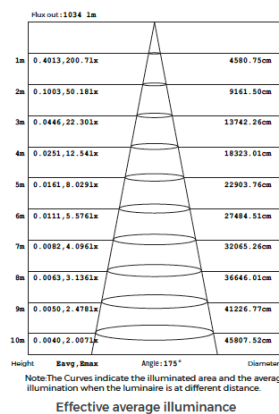

SPECIFICATION

Colour Temperature CCT	2300K 2700K 3000K 4200K
Installation	Surface
Power	18W/m
Luminous Flux	up to 2105 lm/m @4200K
Efficacy	up to 116 lm/W
CRI	90
Controls	Fixed Output DALI Casambi
Dimensions	∅ 40 mm
Max. Run Length	50000 mm
Cut Length	50 mm (16 LEDs)
Operating Voltage	24V
Material	Silicone
Ingress Protection	IP65
Impact Rating	IK08
Bending Radius	240 mm
Outlet End Cap	Side Top
Max. LED Pin Temperature	65°C
Lifetime	36,000hrs
Operating Temperature	-25°C ~55°C
Conformity	No UV or IR Emissions, UKCA, RoHS
Warranty	Interior use 3 years, exterior use 5 years
Notes	*Custom lengths available on request, LED light source and lumen efficiency may vary.

DIMENSIONS

IP65 SILICON PLUG TOP OUTLET

IP65 SILICON PLUG SIDE OUTLET

PHOTOMETRY

PRODUCT ORDER CODE

EXAMPLE: NEON360-3FTS1000

PREFIX	CCT	DRIVER	ENTRY CABLE	COMPONENTS	LENGTH
NEON360 -	23 2300K	F fixed output	T top entry	S surface mounting brackets	1000 1000 mm
	27 2700K	D DALI	S side entry	SM surface mounting metal brackets	2000 2000 mm
	3 3000K	C Casambi		SB surface mounting buckle	3000 3000 mm
	42 4200K				--- custom length*