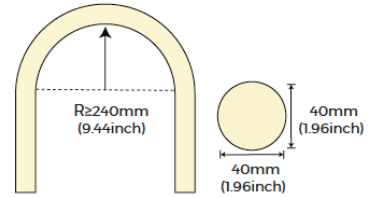

Dedicated mounting brackets are available to support suspending the NEON360, allowing for the creation of hanging pendants, curved shapes and artistic installations.

FEATURES

- Ø40 mm diameter 360° illumination
- Standard and custom lengths
- 2300K | 2700K | 3000K | 4200K
- CRI90+
- Robust silicone material
- IP65 ingress protection
- Impact rating IK08
- Resistant to salt-water solutions, acid, alkali, corrosive gases, heat, fire and UV
- No yellowing, breaking and dust-free
- Entry cable connector and end caps accessories
- Compact driver
- DALI dimming and Casambi controls
- Plug-and-play wiring for quick installation
- 3-5 year warranty

SPECIFICATION

Colour Temperature CCT	2300K 2700K 3000K 4200K
Installation	Surface
Power	18W/m
Luminous Flux	up to 2105 lm/m @4200K
Efficacy	up to 116 lm/W
CRI	90
Controls	Fixed Output DALI Casambi
Dimensions	∅ 40 mm
Max. Run Length	50000 mm
Cut Length	50 mm (16 LEDs)
Operating Voltage	24V
Material	Silicone
Ingress Protection	IP65
Impact Rating	IK08
Bending Radius	240 mm
Outlet End Cap	Side Top
Max. LED Pin Temperature	65°C
Lifetime	36,000hrs
Operating Temperature	-25°C ~55°C
Conformity	No UV or IR Emissions, UKCA, RoHS
Warranty	Interior use 3 years, exterior use 5 years
Notes	*Custom lengths available on request, LED light source and lumen efficiency may vary.

DIMENSIONS

IP65 SILICON PLUG TOP OUTLET

IP65 SILICON PLUG SIDE OUTLET

PHOTOMETRY

PRODUCT ORDER CODE

EXAMPLE: NEON360-3FTS1000

PREFIX	CCT	DRIVER	ENTRY CABLE	COMPONENTS	LENGTH
NEON360 -	23 2300K	F fixed output	T top entry	S surface mounting brackets	1000 1000 mm
	27 2700K	D DALI	S side entry	SM surface mounting metal brackets	2000 2000 mm
	3 3000K	C Casambi		SB surface mounting buckle	3000 3000 mm
	42 4200K				--- custom length*