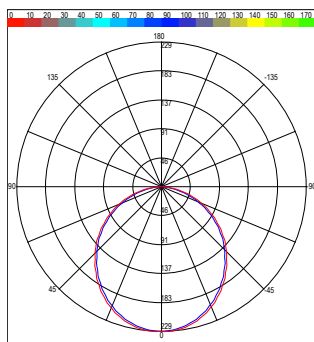

PHOTOMETRY

Opal Diffuser