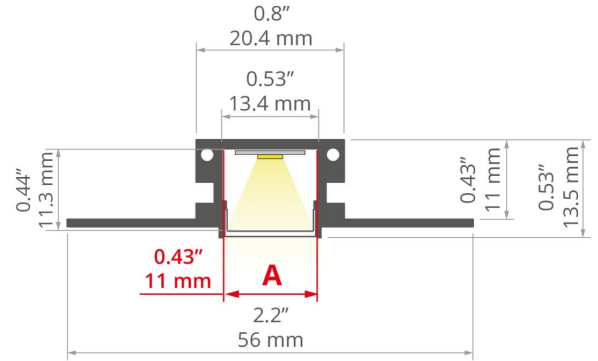

### FEATURES

- 56 mm x 13.5 mm plaster-in profile design
- Standard and custom lengths
- Direct lighting distribution
- 3000K, 4000K, tunable white, dim to warm and RGBW
- High lumen efficacy up to 130 lm/W
- CRI90+
- Low-glare polycarbonate diffuser
- Dedicated custom components
- Extruded aluminium channel
- Silver profile finish
- Compact driver
- DALI dimming and Casambi controls
- Plug-and-play wiring for quick installation
- IP20 as standard, IP67 on Request
- 7 year warranty

## SPECIFICATION

Colour Temperature CCT	3000K   4000K   TW   D2W   RGBW
Installation	Recessed
Distribution	Direct
Diffuser	Opal   Clear
Efficacy	Up to 130 lm/W
CRI	90   95
Controls	Fixed Output   DALI   Casambi
Finish	Silver non-anodised
Dimensions	W 56 mm x H 13.5 mm
Standard Lengths	1000 mm   2005 mm   3010 mm   Custom
Operating Voltage	24V
LED Light Source Power	4.8W - 24W
Material	Aluminium
LED Light Source	Max. W 11 mm
Ingress Protection	IP20   IP67
Bending Possibility	No
Lifetime	50,000hrs
Operating Temperature	-25°C ~45°C
Conformity	No UV or IR Emissions, UKCA
Warranty	7 Years
Notes	*Custom lengths available on request, LED light source and lumen efficiency may vary.

## DIMENSIONS