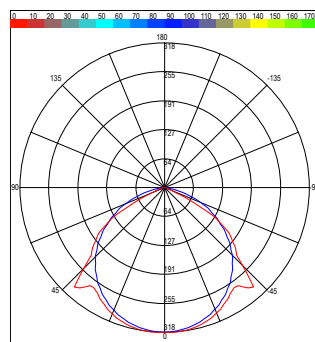

Clear Diffuser