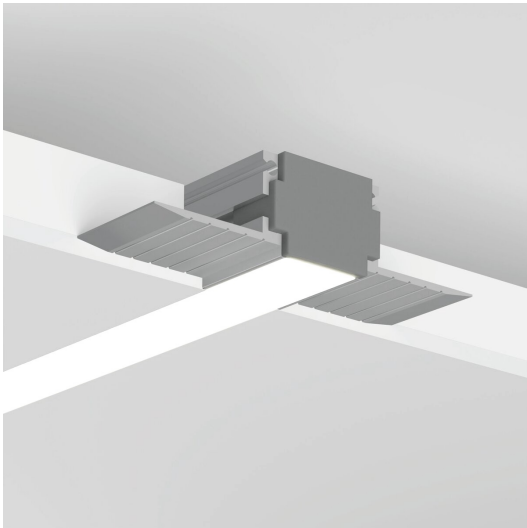

## KOZMA – MICRO LINEAR

Our micro linear range delivers sophisticated low-profile luminaires, meticulously crafted to excel in discreet accent lighting applications. With a wealth of custom options, their versatile design seamlessly complements a wide array of interior settings, ensuring a tailored lighting solution for every space.

### FEATURES

- 56 mm x 13.5 mm plaster-in profile design
- Standard and custom lengths
- Direct lighting distribution
- 3000K, 4000K, tunable white, dim to warm and RGBW
- High lumen efficacy up to 130 lm/W
- CRI90+
- Low-glare polycarbonate diffuser
- Dedicated custom components
- Extruded aluminium channel
- Silver profile finish
- Compact driver
- DALI dimming and Casambi controls
- Plug-and-play wiring for quick installation
- IP20 as standard, IP67 on Request
- 7 year warranty

## SPECIFICATION

Colour Temperature CCT	3000K   4000K   TW   D2W   RGBW
Installation	Recessed
Distribution	Direct
Diffuser	Opal   Clear
Efficacy	Up to 130 lm/W
CRI	90   95
Controls	Fixed Output   DALI   Casambi
Finish	Silver non-anodised
Dimensions	W 56 mm x H 13.5 mm
Standard Lengths	1000 mm   2005 mm   3010 mm   Custom
Operating Voltage	24V
LED Light Source Power	4.8W - 24W
Material	Aluminium
LED Light Source	Max. W 11 mm
Ingress Protection	IP20   IP67
Bending Possibility	No
Lifetime	50,000hrs
Operating Temperature	-25°C ~45°C
Conformity	No UV or IR Emissions, UKCA
Warranty	7 Years
Notes	*Custom lengths available on request, LED light source and lumen efficiency may vary.