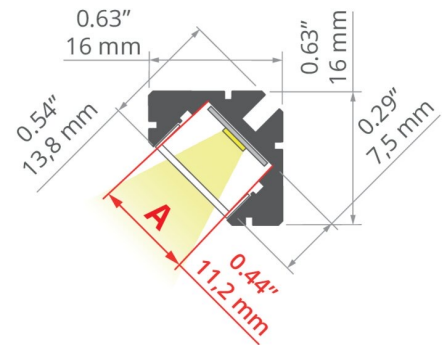

FEATURES

- 16 mm x 16 mm corner-profile design
- Standard and custom lengths
- Direct lighting distribution
- 3000K, 4000K, tunable white, dim to warm and RGBW
- High lumen efficacy up to 130 lm/W
- CRI90+
- Low-glare polycarbonate diffuser
- Dedicated custom components
- Corner surface-mounted
- Extruded aluminium channel
- Anodised profile finish
- Compact driver
- DALI dimming and Casambi controls
- Plug-and-play wiring for quick installation
- IP20 as standard, IP67 on Request
- 7 year warranty

SPECIFICATION

Colour Temperature CCT	3000K 4000K TW D2W RGBW
Installation	Surface 45°
Distribution	Direct
Diffuser	Opal Clear
Efficacy	Up to 130 lm/W
CRI	90 95
Controls	Fixed Output DALI Casambi
Finish	Anodised
Dimensions	W 16 mm x H 16 mm
Standard Lengths	1000 mm 2005 mm 3010 mm Custom
Operating Voltage	24V
LED Light Source Power	4.8W - 24W
Material	Aluminium
LED Light Source	Max. W 14 mm
Ingress Protection	IP20 IP67
Bending Possibility	No
Lifetime	50,000hrs
Operating Temperature	-25°C ~45°C
Conformity	No UV or IR Emissions, UKCA
Warranty	7 Years
Notes	*Custom lengths available on request, LED light source and lumen efficiency may vary.

DIMENSIONS

PHOTOMETRY

Opal Diffuser

Clear Diffuser

PRODUCT ORDER CODE

EXAMPLE: 45-16-S4OAF2005

PREFIX	INSTALLATION	CCT	DIFFUSER	FINISH	DRIVER	LENGTH
45-16 -	S surface	3 3000K	O frosted opal	A anodised aluminium	F fixed output	1000 1000 mm
		4 4000K	C clear		D DALI	2005 2005 mm
		TW tunable white			C casambi	3010 3005 mm
		D2W dim2warm				--- custom length*
		RGBW red/green/blue/white				