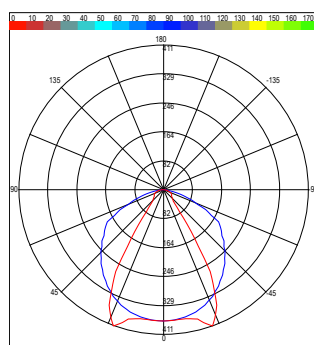

Clear Diffuser