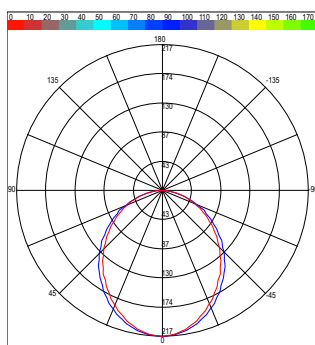

PHOTOMETRY

Opal Diffuser