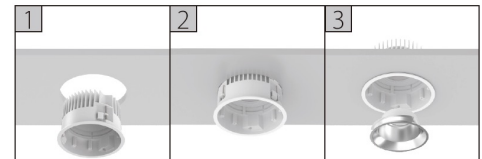

ZARA 75 – RECESSED DOWNLIGHT

ZARA is a compact recessed downlight with outstanding performance. Its innovative glare control and deep recessed design prioritise visual comfort.

All our ZARA downlights are equipped with an IP54-rated module for modern applications where protection is essential.

FEATURES

- Ø84 mm
- Recessed installation
- 3000K and 4000K
- High lumen efficacy up to 100 lm/W
- Optimal low-glare lens technology
- Interchangeable reflectors in white, black and silver
- CRI80
- UGR <19
- Robust aluminium material
- Compact driver
- DALI dimming options
- Plug-and-play wiring for quick installation
- IP54 ingress protection
- 5 year warranty

SPECIFICATION

Colour Temperature CCT	3000K 4000K
Power	9W 13W
Luminous Flux	700 - 950 lm
Efficacy	Up to 100 lm/W
CRI	80
Controls	Fixed Output DALI 1-10V
Beam Angle	25° 50°
UGR	<19
Finish	White
Finish – Inner Reflector	White Black Matt Silver
Dimensions	Ø84 mm x H 72 mm
Cut Out	Ø75 mm
Operating Voltage	31 V
LED Current	250 mA
Material	Aluminium
Installation	Recessed
Ingress Protection	IP54
Lifetime	50,000hrs
Operating Temperature	-25°C ~35°C
Conformity	No UV or IR Emissions, UKCA
Warranty	5 Years

DIMENSIONS

PHOTOMETRY

COMPONENTS

Optimal lens technology designed to achieve maximum visual comfort.

PRODUCT ORDER CODE

EXAMPLE: ZARA75-R9425WSD

PREFIX	INSTALLATION	POWER	CCT	BEAM ANGLE	FINISH	FINISH - REFLECTOR	DRIVER
ZARA 75 -	R recessed	9 9W	3 3000K	25 25°	W white	W white	F fixed output
		13 13W	4 4000K	50 50°		B black	D DALI
						S matt silver	10 1-10V