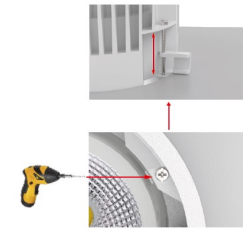

ZARA 75 – RECESSED DOWNLIGHT

ZARA is a compact recessed downlight with outstanding performance. Its innovative glare control and deep recessed design prioritise visual comfort.

All our ZARA downlights are equipped with an IP54-rated module for modern applications where protection is essential.

FEATURES

- Ø84 mm
- Recessed installation
- 3000K and 4000K
- High lumen efficacy up to 100 lm/W
- Optimal low-glare lens technology
- Interchangeable reflectors in white, black and silver
- CRI80
- UGR <19
- Robust aluminium material
- Compact driver
- DALI dimming options
- Plug-and-play wiring for quick installation
- IP54 ingress protection
- 5 year warranty

SPECIFICATION

Colour Temperature CCT	3000K 4000K
Power	9W 13W
Luminous Flux	700 - 950 lm
Efficacy	Up to 100 lm/W
CRI	80
Controls	Fixed Output DALI 1-10V
Beam Angle	25° 50°
UGR	<19
Finish	White
Finish – Inner Reflector	White Black Matt Silver
Dimensions	Ø84 mm x H 72 mm
Cut Out	Ø75 mm
Operating Voltage	31 V
LED Current	250 mA
Material	Aluminium
Installation	Recessed
Ingress Protection	IP54
Lifetime	50,000hrs
Operating Temperature	-25°C ~35°C
Conformity	No UV or IR Emissions, UKCA
Warranty	5 Years

DIMENSIONS

PHOTOMETRY

COMPONENTS

Optimal lens technology designed to achieve maximum visual comfort.

PRODUCT ORDER CODE

EXAMPLE: ZARA75-R9425WSD

PREFIX	INSTALLATION	POWER	CCT	BEAM ANGLE	FINISH	FINISH - REFLECTOR	DRIVER
ZARA 75 -	R recessed	9 9W	3 3000K	25 25°	W white	W white	F fixed output
		13 13W	4 4000K	50 50°		B black	D DALI
						S matt silver	10 1-10V