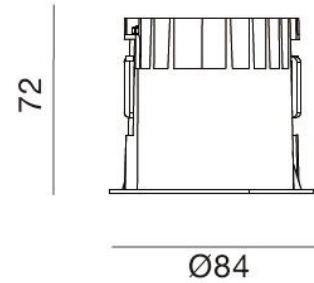

FEATURES

- Ø84 mm
- Recessed installation
- 3000K and 4000K
- High lumen efficacy up to 100 lm/W
- Optimal low-glare lens technology
- Interchangeable reflectors in white, black and silver
- CRI80
- UGR <19
- Robust aluminium material
- Compact driver
- DALI dimming options
- Plug-and-play wiring for quick installation
- IP54 ingress protection
- 5 year warranty

SPECIFICATION

Colour Temperature CCT	3000K 4000K
Power	9W 13W
Luminous Flux	700 - 950 lm
Efficacy	Up to 100 lm/W
CRI	80
Controls	Fixed Output DALI 1-10V
Beam Angle	25° 50°
UGR	<19
Finish	White
Finish – Inner Reflector	White Black Matt Silver
Dimensions	Ø84 mm x H 72 mm
Cut Out	Ø75 mm
Operating Voltage	31 V
LED Current	250 mA
Material	Aluminium
Installation	Recessed
Ingress Protection	IP54
Lifetime	50,000hrs
Operating Temperature	-25°C ~35°C
Conformity	No UV or IR Emissions, UKCA
Warranty	5 Years

DIMENSIONS

PHOTOMETRY

COMPONENTS

Optimal lens technology designed to achieve maximum visual comfort.

PRODUCT ORDER CODE

EXAMPLE: ZARA75-R9425WSD

PREFIX	INSTALLATION	POWER	CCT	BEAM ANGLE	FINISH	FINISH - REFLECTOR	DRIVER
ZARA 75 -	R recessed	9 9W	3 3000K	25 25°	W white	W white	F fixed output
		13 13W	4 4000K	50 50°		B black	D DALI
						S matt silver	10 1-10V