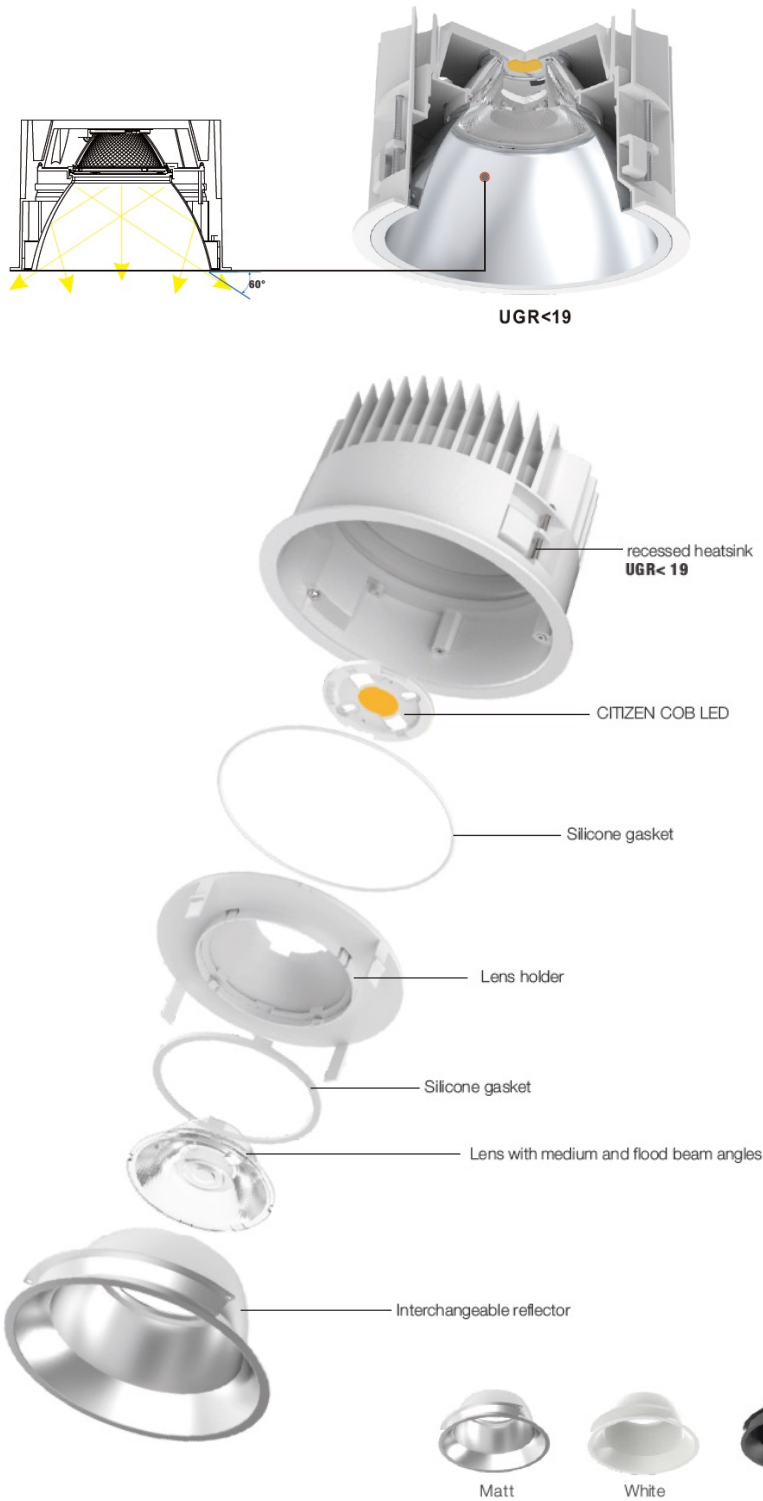

ZARA 75 – RECESSED DOWNLIGHT

ZARA is a compact recessed downlight with outstanding performance. Its innovative glare control and deep recessed design prioritise visual comfort.

All our ZARA downlights are equipped with an IP54-rated module for modern applications where protection is essential.

FEATURES

- Ø84 mm
- Recessed installation
- 3000K and 4000K
- High lumen efficacy up to 100 lm/W
- Optimal low-glare lens technology
- Interchangeable reflectors in white, black and silver
- CRI80
- UGR <19
- Robust aluminium material
- Compact driver
- DALI dimming options
- Plug-and-play wiring for quick installation
- IP54 ingress protection
- 5 year warranty

SPECIFICATION

Colour Temperature CCT	3000K 4000K
Power	9W 13W
Luminous Flux	700 - 950 lm
Efficacy	Up to 100 lm/W
CRI	80
Controls	Fixed Output DALI 1-10V
Beam Angle	25° 50°
UGR	<19
Finish	White
Finish – Inner Reflector	White Black Matt Silver
Dimensions	Ø84 mm x H 72 mm
Cut Out	Ø75 mm
Operating Voltage	31 V
LED Current	250 mA
Material	Aluminium
Installation	Recessed
Ingress Protection	IP54
Lifetime	50,000hrs
Operating Temperature	-25°C ~35°C
Conformity	No UV or IR Emissions, UKCA
Warranty	5 Years

DIMENSIONS

PHOTOMETRY

COMPONENTS

Optimal lens technology designed to achieve maximum visual comfort.

PRODUCT ORDER CODE

EXAMPLE: ZARA75-R9425WSD

PREFIX	INSTALLATION	POWER	CCT	BEAM ANGLE	FINISH	FINISH - REFLECTOR	DRIVER
ZARA 75 -	R recessed	9 9W	3 3000K	25 25°	W white	W white	F fixed output
		13 13W	4 4000K	50 50°		B black	D DALI
						S matt silver	10 1-10V