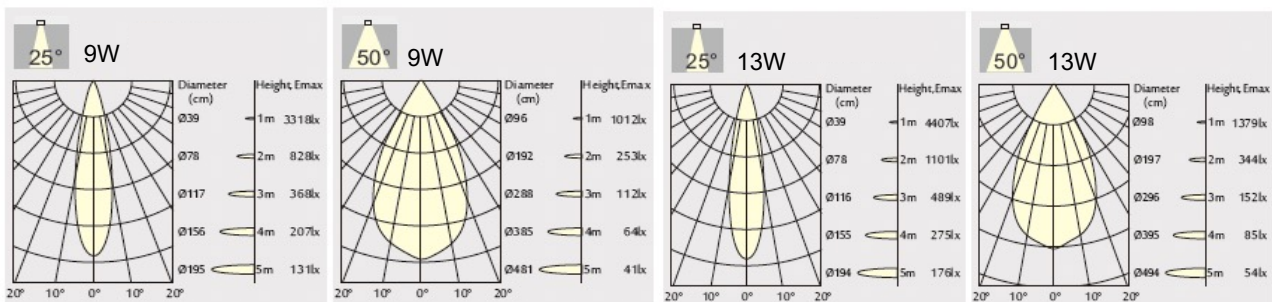

FEATURES

- Ø84 mm
- Recessed installation
- 3000K and 4000K
- High lumen efficacy up to 100 lm/W
- Optimal low-glare lens technology
- Interchangeable reflectors in white, black and silver
- CRI80
- UGR <19
- Robust aluminium material
- Compact driver
- DALI dimming options
- Plug-and-play wiring for quick installation
- IP54 ingress protection
- 5 year warranty

SPECIFICATION

Colour Temperature CCT	3000K 4000K
Power	9W 13W
Luminous Flux	700 - 950 lm
Efficacy	Up to 100 lm/W
CRI	80
Controls	Fixed Output DALI 1-10V
Beam Angle	25° 50°
UGR	<19
Finish	White
Finish – Inner Reflector	White Black Matt Silver
Dimensions	Ø84 mm x H 72 mm
Cut Out	Ø75 mm
Operating Voltage	31 V
LED Current	250 mA
Material	Aluminium
Installation	Recessed
Ingress Protection	IP54
Lifetime	50,000hrs
Operating Temperature	-25°C ~35°C
Conformity	No UV or IR Emissions, UKCA
Warranty	5 Years

DIMENSIONS

PHOTOMETRY

COMPONENTS

Optimal lens technology designed to achieve maximum visual comfort.

PRODUCT ORDER CODE

EXAMPLE: ZARA75-R9425WSD

PREFIX	INSTALLATION	POWER	CCT	BEAM ANGLE	FINISH	FINISH - REFLECTOR	DRIVER
ZARA 75 -	R recessed	9 9W	3 3000K	25 25°	W white	W white	F fixed output
		13 13W	4 4000K	50 50°		B black	D DALI
						S matt silver	10 1-10V