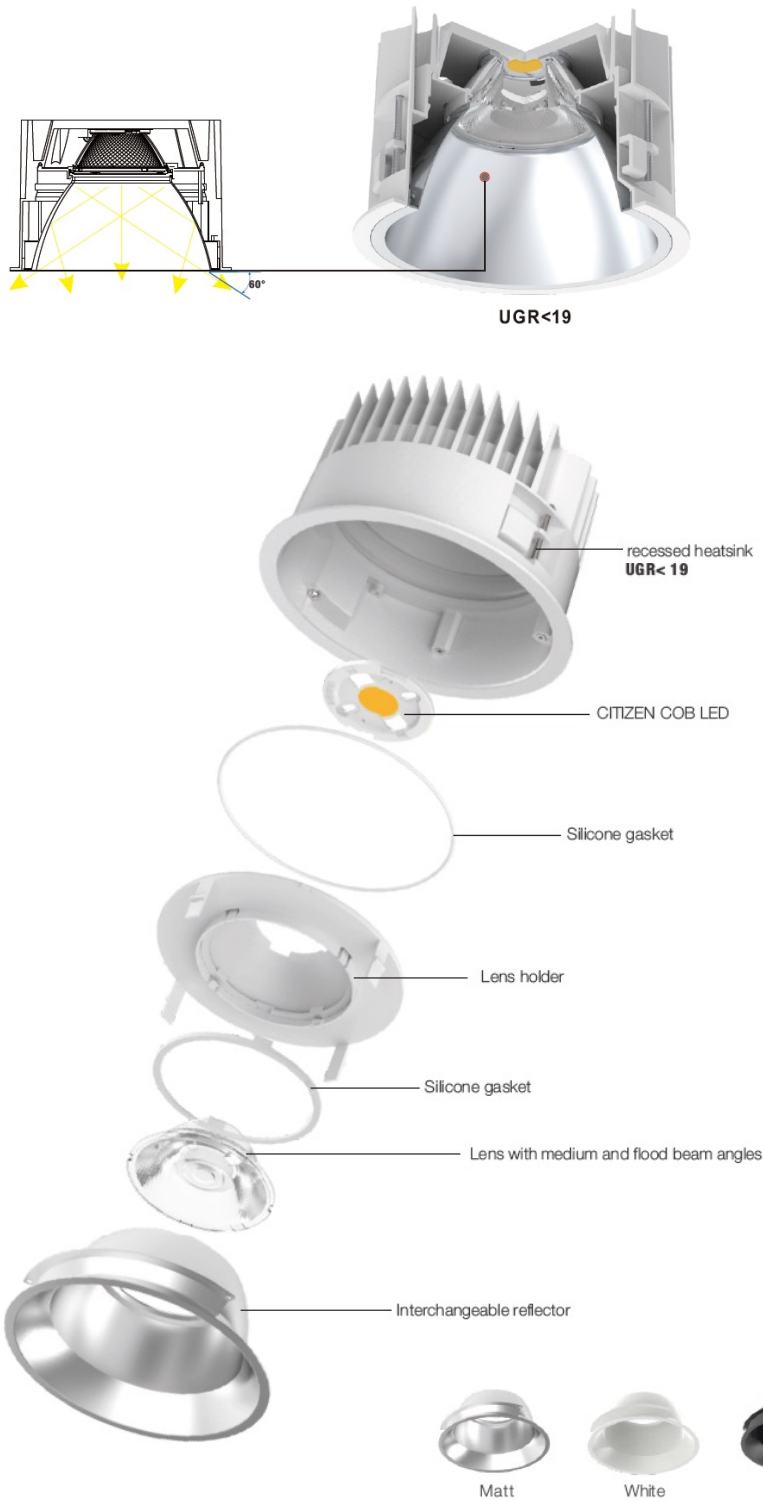

COMPONENTS

Optimal lens technology designed to achieve maximum visual comfort.