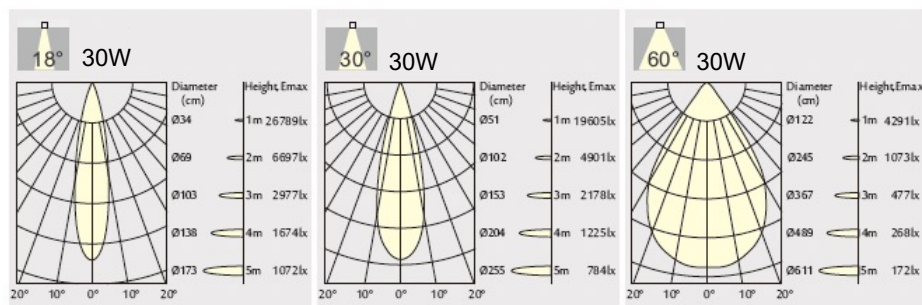

PHOTOMETRY