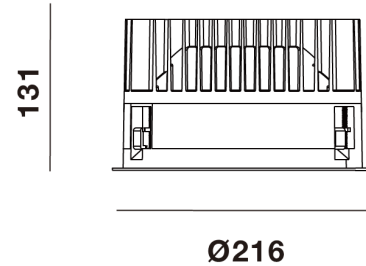

### FEATURES

- Ø216 mm
- Recessed installation
- 3000K and 4000K
- High lumen efficacy up to 130 lm/W
- Optimal low-glare lens technology
- Interchangeable reflectors in white, black and silver
- CRI80
- UGR <19
- Robust aluminium material
- Compact driver
- DALI dimming options
- Plug-and-play wiring for quick installation
- Robust IP54 impact rating as standard
- 5 year warranty

## SPECIFICATION

|                          |                             |
|--------------------------|-----------------------------|
| Colour Temperature CCT   | 3000K   4000K               |
| Power                    | 26W   40W   55W             |
| Luminous Flux            | 3300 - 5500 lm              |
| Efficacy                 | Up to 136 lm/W              |
| CRI                      | 80                          |
| Controls                 | Fixed Output   DALI   1-10V |
| Beam Angle               | 19°   30°   65°             |
| UGR                      | <19                         |
| Finish                   | White                       |
| Finish – Inner Reflector | White   Black   Matt Silver |
| Dimensions               | Ø216 mm x H 131 mm          |
| Cut Out                  | Ø200 mm                     |
| Operating Voltage        | 36 V                        |
| LED Current              | 700 – 1400 mA               |
| Material                 | Aluminium                   |
| Installation             | Recessed                    |
| Ingress Protection       | IP54                        |
| Lifetime                 | 50,000hrs                   |
| Operating Temperature    | -25°C ~35°C                 |
| Conformity               | No UV or IR Emissions, UKCA |
| Warranty                 | 5 Years                     |

## DIMENSIONS