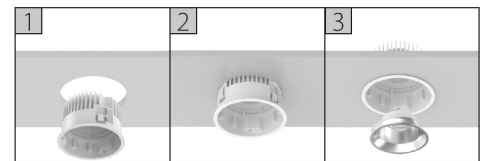

SPECIFICATION

Colour Temperature CCT	3000K | 4000K
Power	26W | 40W | 55W
Luminous Flux	3300 - 5500 lm
Efficacy	Up to 136 lm/W
CRI	80
Controls	Fixed Output | DALI | 1-10V
Beam Angle	19° | 30° | 65°
UGR	<19
Finish	White
Finish – Inner Reflector	White | Black | Matt Silver
Dimensions	Ø216 mm x H 131 mm
Cut Out	Ø200 mm
Operating Voltage	36 V
LED Current	700 – 1400 mA
Material	Aluminium
Installation	Recessed
Ingress Protection	IP54
Lifetime	50,000hrs
Operating Temperature	-25°C ~35°C
Conformity	No UV or IR Emissions, UKCA
Warranty	5 Years

DIMENSIONS