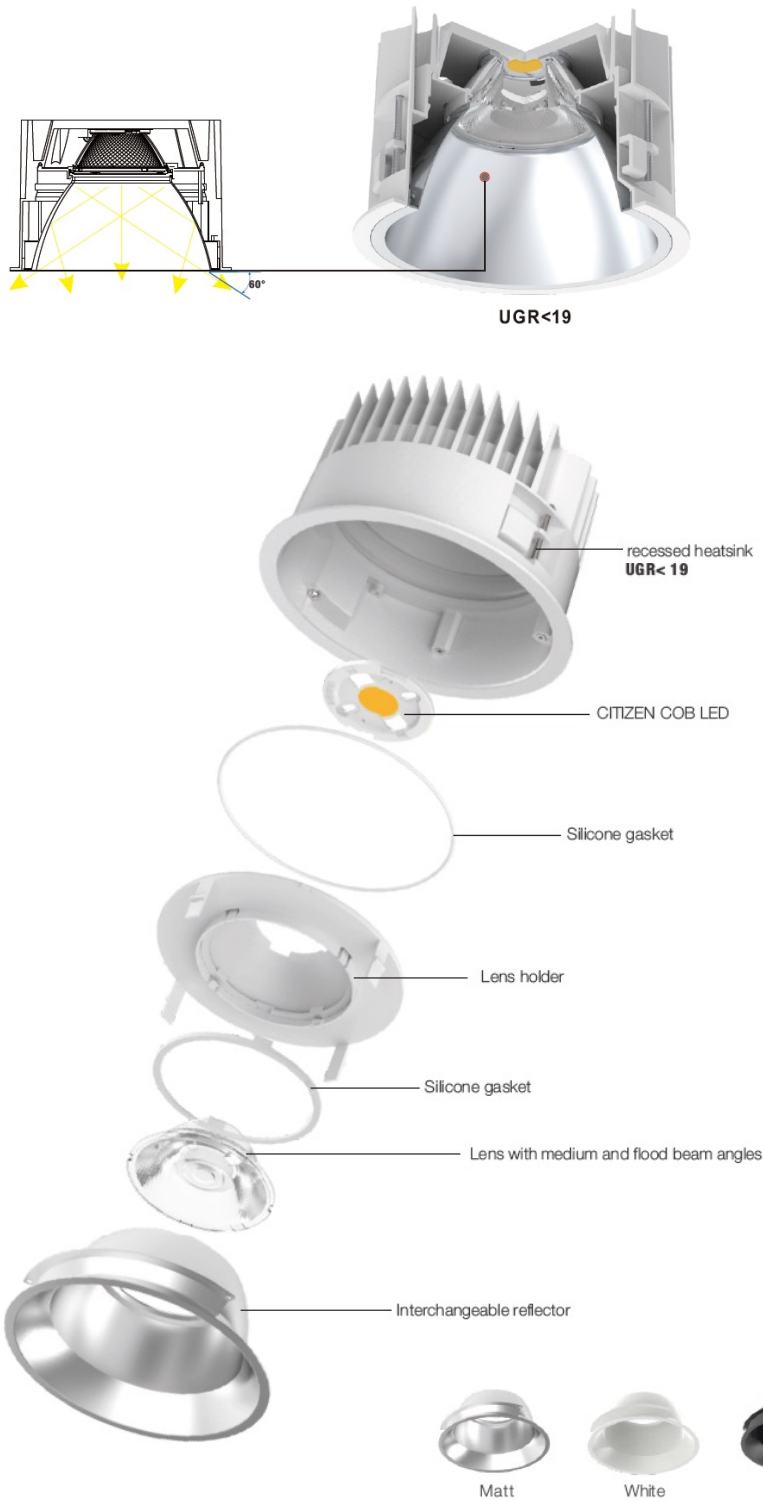

ZARA 150 – RECESSED DOWNLIGHT

ZARA is a compact recessed downlight with outstanding performance. Its innovative glare control and deep recessed design prioritise visual comfort.

All our ZARA downlights are equipped with an IP54-rated module for modern applications where protection is essential.

FEATURES

- Ø162 mm
- Recessed installation
- 3000K and 4000K
- High lumen efficacy up to 136 lm/W
- Optimal low-glare lens technology
- Interchangeable reflectors in white, black and silver
- CRI80
- UGR <19
- Robust aluminium material
- Compact driver
- DALI dimming options
- Plug-and-play wiring for quick installation
- IP54 ingress protection
- 5 year warranty

SPECIFICATION

Colour Temperature CCT	3000K 4000K
Power	19W 26W
Luminous Flux	3200 - 4500 lm
Efficacy	Up to 136 lm/W
CRI	80
Controls	Fixed Output DALI 1-10V
Beam Angle	30° 60°
UGR	<19
Finish	White
Finish – Inner Reflector	White Black Matt Silver
Dimensions	Ø162 mm x H 100 mm
Cut Out	Ø150 mm
Operating Voltage	36 V
LED Current	500 – 700 mA
Material	Aluminium
Installation	Recessed
Ingress Protection	IP54
Lifetime	50,000hrs
Operating Temperature	-25°C ~35°C
Conformity	No UV or IR Emissions, UKCA
Warranty	5 Years

DIMENSIONS

PHOTOMETRY

COMPONENTS

Optimal lens technology designed to achieve maximum visual comfort.

PRODUCT ORDER CODE

EXAMPLE: ZARA150-R19430WSD

PREFIX	INSTALLATION	POWER	CCT	BEAM ANGLE	FINISH	FINISH - REFLECTOR	DRIVER
ZARA 150 -	R recessed	19 19W	3 3000K	30 30°	W white	W white	F fixed output
		26 26W	4 4000K	60 60°		B black	D DALI
						S matt silver	10 1-10V