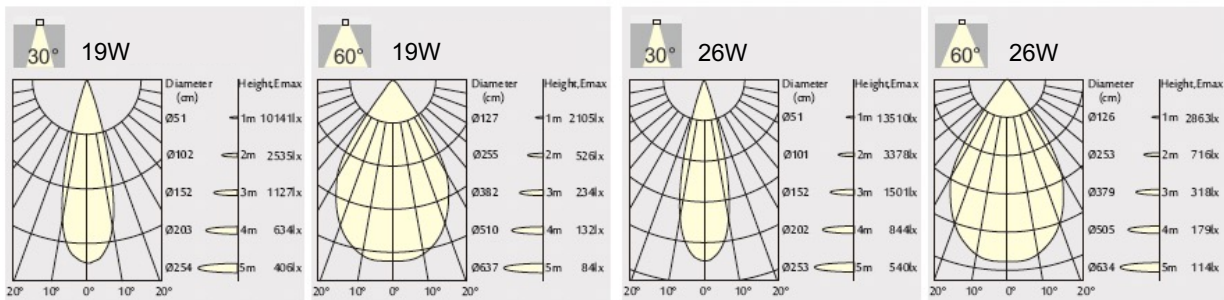

FEATURES

- Ø162 mm
- Recessed installation
- 3000K and 4000K
- High lumen efficacy up to 136 lm/W
- Optimal low-glare lens technology
- Interchangeable reflectors in white, black and silver
- CRI80
- UGR <19
- Robust aluminium material
- Compact driver
- DALI dimming options
- Plug-and-play wiring for quick installation
- IP54 ingress protection
- 5 year warranty

SPECIFICATION

Colour Temperature CCT	3000K 4000K
Power	19W 26W
Luminous Flux	3200 - 4500 lm
Efficacy	Up to 136 lm/W
CRI	80
Controls	Fixed Output DALI 1-10V
Beam Angle	30° 60°
UGR	<19
Finish	White
Finish – Inner Reflector	White Black Matt Silver
Dimensions	Ø162 mm x H 100 mm
Cut Out	Ø150 mm
Operating Voltage	36 V
LED Current	500 – 700 mA
Material	Aluminium
Installation	Recessed
Ingress Protection	IP54
Lifetime	50,000hrs
Operating Temperature	-25°C ~35°C
Conformity	No UV or IR Emissions, UKCA
Warranty	5 Years

DIMENSIONS

PHOTOMETRY

COMPONENTS

Optimal lens technology designed to achieve maximum visual comfort.

PRODUCT ORDER CODE

EXAMPLE: ZARA150-R19430WSD

PREFIX	INSTALLATION	POWER	CCT	BEAM ANGLE	FINISH	FINISH - REFLECTOR	DRIVER
ZARA 150 -	R recessed	19 19W	3 3000K	30 30°	W white	W white	F fixed output
		26 26W	4 4000K	60 60°		B black	D DALI
						S matt silver	10 1-10V