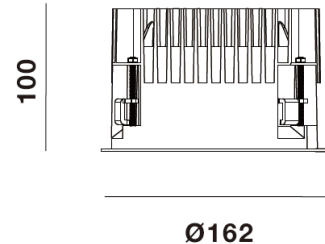

ZARA 150 – RECESSED DOWNLIGHT

ZARA is a compact recessed downlight with outstanding performance. Its innovative glare control and deep recessed design prioritise visual comfort.

All our ZARA downlights are equipped with an IP54-rated module for modern applications where protection is essential.

FEATURES

- Ø162 mm
- Recessed installation
- 3000K and 4000K
- High lumen efficacy up to 136 lm/W
- Optimal low-glare lens technology
- Interchangeable reflectors in white, black and silver
- CRI80
- UGR <19
- Robust aluminium material
- Compact driver
- DALI dimming options
- Plug-and-play wiring for quick installation
- IP54 ingress protection
- 5 year warranty

SPECIFICATION

Colour Temperature CCT	3000K 4000K
Power	19W 26W
Luminous Flux	3200 - 4500 lm
Efficacy	Up to 136 lm/W
CRI	80
Controls	Fixed Output DALI 1-10V
Beam Angle	30° 60°
UGR	<19
Finish	White
Finish – Inner Reflector	White Black Matt Silver
Dimensions	Ø162 mm x H 100 mm
Cut Out	Ø150 mm
Operating Voltage	36 V
LED Current	500 – 700 mA
Material	Aluminium
Installation	Recessed
Ingress Protection	IP54
Lifetime	50,000hrs
Operating Temperature	-25°C ~35°C
Conformity	No UV or IR Emissions, UKCA
Warranty	5 Years

DIMENSIONS

PHOTOMETRY

COMPONENTS

Optimal lens technology designed to achieve maximum visual comfort.

PRODUCT ORDER CODE

EXAMPLE: ZARA150-R19430WSD

PREFIX	INSTALLATION	POWER	CCT	BEAM ANGLE	FINISH	FINISH - REFLECTOR	DRIVER
ZARA 150 -	R recessed	19 19W	3 3000K	30 30°	W white	W white	F fixed output
		26 26W	4 4000K	60 60°		B black	D DALI
						S matt silver	10 1-10V