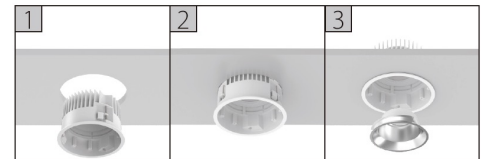

ZARA 150 – RECESSED DOWNLIGHT

ZARA is a compact recessed downlight with outstanding performance. Its innovative glare control and deep recessed design prioritise visual comfort.

All our ZARA downlights are equipped with an IP54-rated module for modern applications where protection is essential.

FEATURES

- Ø162 mm
- Recessed installation
- 3000K and 4000K
- High lumen efficacy up to 136 lm/W
- Optimal low-glare lens technology
- Interchangeable reflectors in white, black and silver
- CRI80
- UGR <19
- Robust aluminium material
- Compact driver
- DALI dimming options
- Plug-and-play wiring for quick installation
- IP54 ingress protection
- 5 year warranty

SPECIFICATION

Colour Temperature CCT	3000K 4000K
Power	19W 26W
Luminous Flux	3200 - 4500 lm
Efficacy	Up to 136 lm/W
CRI	80
Controls	Fixed Output DALI 1-10V
Beam Angle	30° 60°
UGR	<19
Finish	White
Finish – Inner Reflector	White Black Matt Silver
Dimensions	Ø162 mm x H 100 mm
Cut Out	Ø150 mm
Operating Voltage	36 V
LED Current	500 – 700 mA
Material	Aluminium
Installation	Recessed
Ingress Protection	IP54
Lifetime	50,000hrs
Operating Temperature	-25°C ~35°C
Conformity	No UV or IR Emissions, UKCA
Warranty	5 Years

DIMENSIONS

PHOTOMETRY

COMPONENTS

Optimal lens technology designed to achieve maximum visual comfort.

PRODUCT ORDER CODE

EXAMPLE: ZARA150-R19430WSD

PREFIX	INSTALLATION	POWER	CCT	BEAM ANGLE	FINISH	FINISH - REFLECTOR	DRIVER
ZARA 150 -	R recessed	19 19W	3 3000K	30 30°	W white	W white	F fixed output
		26 26W	4 4000K	60 60°		B black	D DALI
						S matt silver	10 1-10V