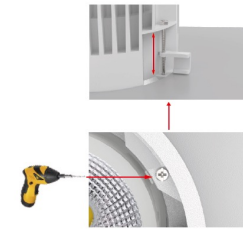

ZARA 150 – RECESSED DOWNLIGHT

ZARA is a compact recessed downlight with outstanding performance. Its innovative glare control and deep recessed design prioritise visual comfort.

All our ZARA downlights are equipped with an IP54-rated module for modern applications where protection is essential.

FEATURES

- Ø162 mm
- Recessed installation
- 3000K and 4000K
- High lumen efficacy up to 136 lm/W
- Optimal low-glare lens technology
- Interchangeable reflectors in white, black and silver
- CRI80
- UGR <19
- Robust aluminium material
- Compact driver
- DALI dimming options
- Plug-and-play wiring for quick installation
- IP54 ingress protection
- 5 year warranty

SPECIFICATION

Colour Temperature CCT	3000K 4000K
Power	19W 26W
Luminous Flux	3200 - 4500 lm
Efficacy	Up to 136 lm/W
CRI	80
Controls	Fixed Output DALI 1-10V
Beam Angle	30° 60°
UGR	<19
Finish	White
Finish – Inner Reflector	White Black Matt Silver
Dimensions	Ø162 mm x H 100 mm
Cut Out	Ø150 mm
Operating Voltage	36 V
LED Current	500 – 700 mA
Material	Aluminium
Installation	Recessed
Ingress Protection	IP54
Lifetime	50,000hrs
Operating Temperature	-25°C ~35°C
Conformity	No UV or IR Emissions, UKCA
Warranty	5 Years

DIMENSIONS

PHOTOMETRY

COMPONENTS

Optimal lens technology designed to achieve maximum visual comfort.

PRODUCT ORDER CODE

EXAMPLE: ZARA150-R19430WSD

PREFIX	INSTALLATION	POWER	CCT	BEAM ANGLE	FINISH	FINISH - REFLECTOR	DRIVER
ZARA 150 -	R recessed	19 19W	3 3000K	30 30°	W white	W white	F fixed output
		26 26W	4 4000K	60 60°		B black	D DALI
						S matt silver	10 1-10V