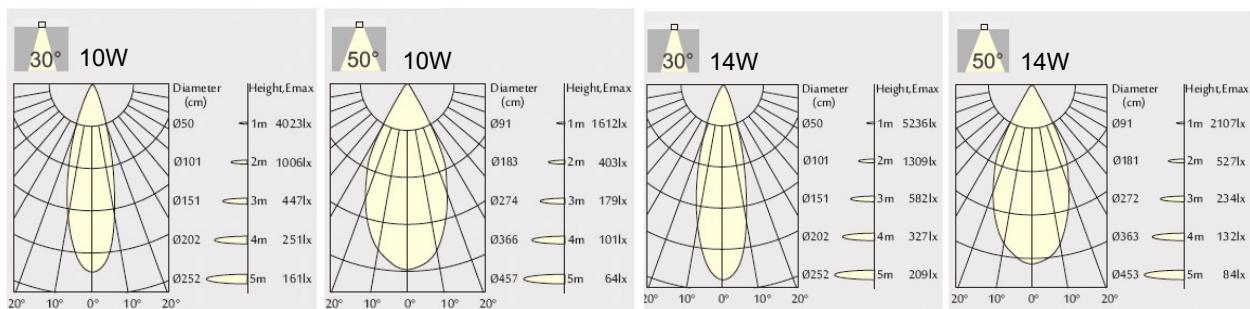

FEATURES

- Ø110 mm
- Recessed installation
- 3000K and 4000K
- High lumen efficacy up to 120 lm/W
- Optimal low-glare lens technology
- Interchangeable reflectors in white, black and silver
- CRI80
- UGR <19
- Robust aluminium material
- Compact driver
- DALI dimming options
- Plug-and-play wiring for quick installation
- IP54 ingress protection
- 5 year warranty

SPECIFICATION

Colour Temperature CCT	3000K 4000K
Power	10W 14W 20W
Luminous Flux	1100 - 2200 lm
Efficacy	Up to 120 lm/W
CRI	80
Controls	Fixed Output DALI 1-10V
Beam Angle	30° 50°
UGR	<19
Finish	White
Finish – Inner Reflector	White Black Matt Silver
Dimensions	Ø110 mm x H 79 mm
Cut Out	Ø100 mm
Operating Voltage	36 V
LED Current	250 – 500 mA
Material	Aluminium
Installation	Recessed
Ingress Protection	IP54
Lifetime	50,000hrs
Operating Temperature	-25°C ~35°C
Conformity	No UV or IR Emissions, UKCA
Warranty	5 Years

DIMENSIONS

PHOTOMETRY

COMPONENTS

Optimal lens technology designed to achieve maximum visual comfort.

PRODUCT ORDER CODE

EXAMPLE: ZARA100-R10430WSD

PREFIX	INSTALLATION	POWER	CCT	BEAM ANGLE	FINISH	FINISH - REFLECTOR	DRIVER
ZARA 100 -	R recessed	10 10W	3 3000K	30 30°	W white	W white	F fixed output
		14 14W	4 4000K	50 50°		B black	D DALI
		20 20W				S matt silver	10 1-10V