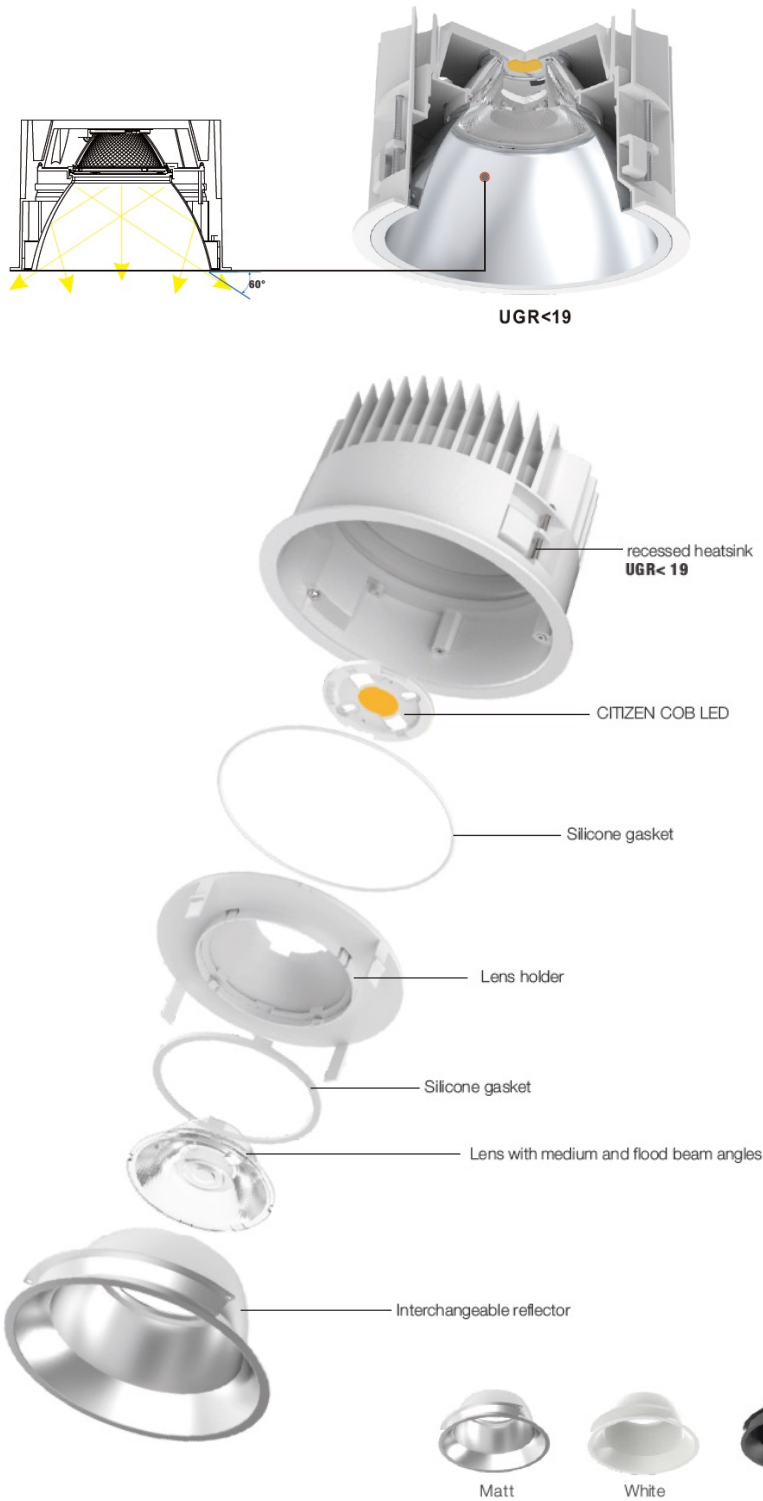

ZARA 100 – RECESSED DOWNLIGHT

ZARA is a compact recessed downlight with outstanding performance. Its innovative glare control and deep recessed design prioritise visual comfort.

All our ZARA downlights are equipped with an IP54-rated module for modern applications where protection is essential.

FEATURES

- Ø110 mm
- Recessed installation
- 3000K and 4000K
- High lumen efficacy up to 120 lm/W
- Optimal low-glare lens technology
- Interchangeable reflectors in white, black and silver
- CRI80
- UGR <19
- Robust aluminium material
- Compact driver
- DALI dimming options
- Plug-and-play wiring for quick installation
- IP54 ingress protection
- 5 year warranty

SPECIFICATION

Colour Temperature CCT	3000K 4000K
Power	10W 14W 20W
Luminous Flux	1100 - 2200 lm
Efficacy	Up to 120 lm/W
CRI	80
Controls	Fixed Output DALI 1-10V
Beam Angle	30° 50°
UGR	<19
Finish	White
Finish – Inner Reflector	White Black Matt Silver
Dimensions	Ø110 mm x H 79 mm
Cut Out	Ø100 mm
Operating Voltage	36 V
LED Current	250 – 500 mA
Material	Aluminium
Installation	Recessed
Ingress Protection	IP54
Lifetime	50,000hrs
Operating Temperature	-25°C ~35°C
Conformity	No UV or IR Emissions, UKCA
Warranty	5 Years

DIMENSIONS

PHOTOMETRY

COMPONENTS

Optimal lens technology designed to achieve maximum visual comfort.

PRODUCT ORDER CODE

EXAMPLE: ZARA100-R10430WSD

PREFIX	INSTALLATION	POWER	CCT	BEAM ANGLE	FINISH	FINISH - REFLECTOR	DRIVER
ZARA 100 -	R recessed	10 10W	3 3000K	30 30°	W white	W white	F fixed output
		14 14W	4 4000K	50 50°		B black	D DALI
		20 20W				S matt silver	10 1-10V