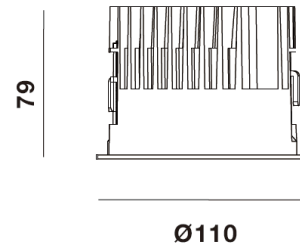

ZARA 100 – RECESSED DOWNLIGHT

ZARA is a compact recessed downlight with outstanding performance. Its innovative glare control and deep recessed design prioritise visual comfort.

All our ZARA downlights are equipped with an IP54-rated module for modern applications where protection is essential.

FEATURES

- Ø110 mm
- Recessed installation
- 3000K and 4000K
- High lumen efficacy up to 120 lm/W
- Optimal low-glare lens technology
- Interchangeable reflectors in white, black and silver
- CRI80
- UGR <19
- Robust aluminium material
- Compact driver
- DALI dimming options
- Plug-and-play wiring for quick installation
- IP54 ingress protection
- 5 year warranty

SPECIFICATION

Colour Temperature CCT	3000K 4000K
Power	10W 14W 20W
Luminous Flux	1100 - 2200 lm
Efficacy	Up to 120 lm/W
CRI	80
Controls	Fixed Output DALI 1-10V
Beam Angle	30° 50°
UGR	<19
Finish	White
Finish – Inner Reflector	White Black Matt Silver
Dimensions	Ø110 mm x H 79 mm
Cut Out	Ø100 mm
Operating Voltage	36 V
LED Current	250 – 500 mA
Material	Aluminium
Installation	Recessed
Ingress Protection	IP54
Lifetime	50,000hrs
Operating Temperature	-25°C ~35°C
Conformity	No UV or IR Emissions, UKCA
Warranty	5 Years

DIMENSIONS

PHOTOMETRY

COMPONENTS

Optimal lens technology designed to achieve maximum visual comfort.

PRODUCT ORDER CODE

EXAMPLE: ZARA100-R10430WSD

PREFIX	INSTALLATION	POWER	CCT	BEAM ANGLE	FINISH	FINISH - REFLECTOR	DRIVER
ZARA 100 -	R recessed	10 10W	3 3000K	30 30°	W white	W white	F fixed output
		14 14W	4 4000K	50 50°		B black	D DALI
		20 20W				S matt silver	10 1-10V