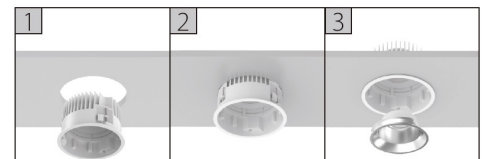

ZARA 100 – RECESSED DOWNLIGHT

ZARA is a compact recessed downlight with outstanding performance. Its innovative glare control and deep recessed design prioritise visual comfort.

All our ZARA downlights are equipped with an IP54-rated module for modern applications where protection is essential.

FEATURES

- Ø110 mm
- Recessed installation
- 3000K and 4000K
- High lumen efficacy up to 120 lm/W
- Optimal low-glare lens technology
- Interchangeable reflectors in white, black and silver
- CRI80
- UGR <19
- Robust aluminium material
- Compact driver
- DALI dimming options
- Plug-and-play wiring for quick installation
- IP54 ingress protection
- 5 year warranty

SPECIFICATION

Colour Temperature CCT	3000K 4000K
Power	10W 14W 20W
Luminous Flux	1100 - 2200 lm
Efficacy	Up to 120 lm/W
CRI	80
Controls	Fixed Output DALI 1-10V
Beam Angle	30° 50°
UGR	<19
Finish	White
Finish – Inner Reflector	White Black Matt Silver
Dimensions	Ø110 mm x H 79 mm
Cut Out	Ø100 mm
Operating Voltage	36 V
LED Current	250 – 500 mA
Material	Aluminium
Installation	Recessed
Ingress Protection	IP54
Lifetime	50,000hrs
Operating Temperature	-25°C ~35°C
Conformity	No UV or IR Emissions, UKCA
Warranty	5 Years

DIMENSIONS

PHOTOMETRY

COMPONENTS

Optimal lens technology designed to achieve maximum visual comfort.

PRODUCT ORDER CODE

EXAMPLE: ZARA100-R10430WSD

PREFIX	INSTALLATION	POWER	CCT	BEAM ANGLE	FINISH	FINISH - REFLECTOR	DRIVER
ZARA 100 -	R recessed	10 10W	3 3000K	30 30°	W white	W white	F fixed output
		14 14W	4 4000K	50 50°		B black	D DALI
		20 20W				S matt silver	10 1-10V