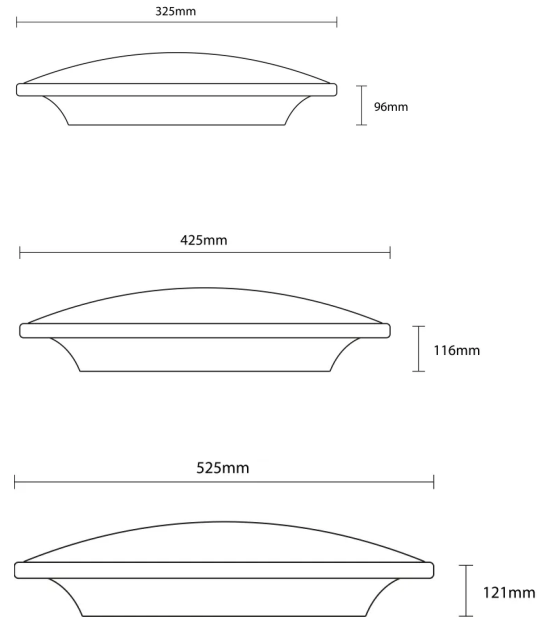

FEATURES

- Efficacy up to 128 lm/W @4000K
- CRI80
- Glow-wire tested
- TP(a) certified
- Surface/wall installation
- Bracket are available on request to semi recess the module into the wall
- Impact modified polycarbonate diffuser
- Aluminium base
- UV stabiliser properties
- Compact driver and DALI dimming options
- Springs included for diffuser fitting
- IP20 ingress protection
- 5 year warranty

SPECIFICATION

Colour Temperature CCT	3000K 4000K		
Power	20W	29.3W	36.4W
Luminous Flux @4k Opal	2491 lm	3737 lm	4670 lm
Efficacy	128 lm/W	128 lm/W	128 lm/W
Power Factor	0.94	0.955	0.947
Current	300 mA	700 mA	900 mA
CRI	80		
Optic	Opal 111°		
Controls	Fixed Output DALI		
Finish	White Chrome Brass		
Dimensions - Small	Ø325 mm x D 96 mm		
Dimensions - Medium	Ø425 mm x D 116 mm		
Dimensions - Large	Ø525 mm x D 121 mm		
Operating Voltage	220-240V 50Hz		
Material	Aluminium/Polycarbonate		
Installation	Surface/wall Semi-recessed		
Emergency Available	Standard DALI (not available for Ø325 mm)		
Ingress Protection	IP20		
Lifetime	50,000hrs		
Operating Temperature	-25°C ~35°C		
Conformity	No UV or IR Emissions, UKCA, UV stabilized		
Warranty	5 Years		

DIMENSIONS

OPTIONS

WHITE

ANODISED CHROME

ANODISED BRASS

PRODUCT ORDER CODE

EXAMPLE: SUN-S294OWF325

PREFIX	INSTALLATION	POWER	CCT	OPTIC/DIFFUSER
SUN-	S surface/wall	29 29.3W	3 3000K	O opal
	R semi-recessed bracket	36 36.4W	4 4000K	

FINISH	DRIVER	DIMENSIONS	EMERGENCY	OPTIONS
W white	F fixed output	325 Ø325 x 96	SE standard emergency	
C chrome		425 Ø425 x 116	DE DALI emergency	
BR brass	525 Ø525 x 121			