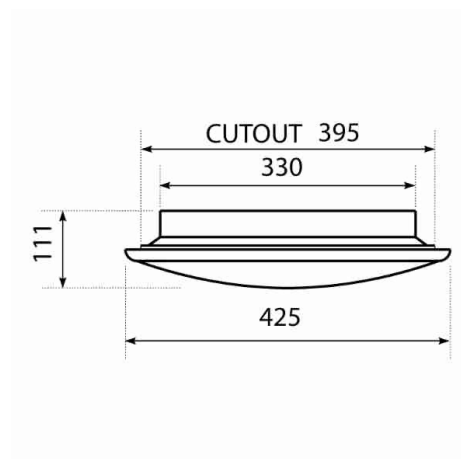

### FEATURES

- Efficacy up to 128 lm/W @4000K
- CRI80
- Glow-wire tested
- TP(a) certified
- Surface/wall or suspended installation
- Bracket are available on request to semi recess the module into the wall
- Side entry conduit is available for clean surface mounting
- Indirect component available with halo effect
- Impact modified polycarbonate base and diffuser
- Decorative trims
- UV stabiliser properties
- Compact driver and DALI dimming options
- IP20 ingress protection
- 5 year warranty

## SPECIFICATION

Colour Temperature CCT	3000K   4000K	
Power	29.3W	36.4W
Luminous Flux @4k Opal	3737 lm	4670 lm
Efficacy	128 lm/W	128 lm/W
Power Factor	0.955	0.947
Current	700 mA	900 mA
CRI	80	
Optic	Opal 111°	
Controls	Fixed Output   DALI	
Finish	White   Chrome   Brass	
Dimensions	Ø425 mm x D 111 mm	
Cut Out	Ø395 mm	
Decorative Trims	A-Trim   B-Trim   C-Trim	
Indirect Halo Effect	Clear   Blue   Red   Green	
Operating Voltage	220-240V 50Hz	
Material	Polycarbonate	
Installation	Surface/wall   Suspended   Semi-recessed	
Emergency Available	Standard   DALI	
Ingress Protection	IP20	
Lifetime	50,000hrs	
Operating Temperature	-25°C ~35°C	
Conformity	No UV or IR Emissions, UKCA, UV stabilized	
Warranty	5 Years	

## DIMENSIONS