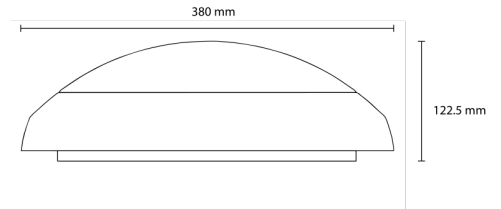

SPECIFICATION

Colour Temperature CCT	3000K | 4000K		
Power	15.4W	21.5W	27.3W
Luminous Flux @4k Opal	2034 lm	2822 lm	3478 lm
Efficacy	132 lm/W	131 lm/W	127 lm/W
Power Factor	0.934	0.962	0.974
Current	500 mA	700 mA	900 mA
CRI	80		
Optic	Opal 114°		
Controls	Fixed Output | DALI		
Finish	White | Chrome | Brass | Silver		
Dimensions	Ø380 mm x D 122.5 mm		
Halo Effect	Clear		
Operating Voltage	220-240V 50Hz		
Material	Polycarbonate		
Installation	Surface/Wall		
Emergency Available	Standard | DALI		
Ingress Protection	IP65		
Impact Rating	IK10		
Lifetime	50,000hrs		
Operating Temperature	-25°C ~35°C		
Conformity	No UV or IR Emissions, UKCA, UV stabilized		
Warranty	5 Years		

DIMENSIONS

OPTIONS