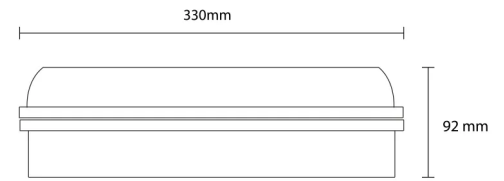

FEATURES

- Clear prismatic or high performance opal diffuser
- Efficacy up to 132 lm/W @4000K
- CRI80
- Glow-wire tested
- TP(a) certified
- Surface/wall installation
- UV stabiliser properties
- Polycarbonate base and diffuser
- Compact driver DALI dimming options
- Hinged gear tray for easy maintenance
- Silicone gasket to ensure IP65 ingress protection
- Robust IK10 impact rating
- 5 year warranty

SPECIFICATION

Colour Temperature CCT	3000K 4000K		
Power	15.4W	21.5W	27.3W
Luminous Flux @4k Opal	2034 lm	2822 lm	3478 lm
Efficacy	132 lm/W	131 lm/W	127 lm/W
Power Factor	0.934	0.962	0.974
Current	500 mA	700 mA	900 mA
CRI	80		
Optic	Opal 114° Clear		
Controls	Fixed Output DALI		
Finish	Black White		
Dimensions	Ø330 mm x D 92 mm		
Operating Voltage	220-240V 50Hz		
Material	Polycarbonate		
Installation	Surface/Wall		
Emergency Available	Standard DALI		
Ingress Protection	IP65		
Impact Rating	IK10		
Lifetime	50,000hrs		
Operating Temperature	-25°C ~35°C		
Conformity	No UV or IR Emissions, UKCA, UV stabilized		
Warranty	5 Years		

DIMENSIONS

OPTIONS

OPAL - WHITE

CLEAR - WHITE

OPAL - BLACK

CLEAR - BLACK

PRODUCT ORDER CODE

EXAMPLE: SON-S214OWF330

PREFIX	INSTALLATION	POWER	CCT	OPTIC/DIFFUSER
SON-	S surface/wall	15 15.4W	3 3000K	O opal
		21 21.5W		
		27 27.3W		

FINISH	DRIVER	DIMENSIONS	EMERGENCY	OPTIONS
W white	F fixed output	330 Ø330 x 92	SE standard emergency	
B black			D DALI	