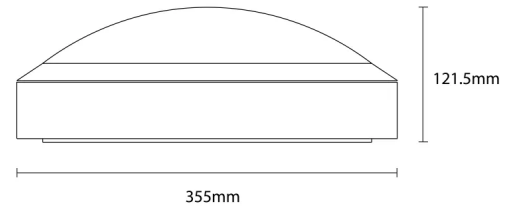

FEATURES

- High performance opal diffuser
- Efficacy up to 132 lm/W @4000K
- CRI80
- Glow-wire tested
- TP(a) certified
- Surface/wall installation
- Impact modified polycarbonate diffuser and steel trim
- UV stabiliser properties
- Compact driver DALI dimming options
- Hinged gear tray for easy maintenance
- IP65 ingress protection
- Robust IK10 impact rating
- 5 year warranty

SPECIFICATION

Colour Temperature CCT	3000K 4000K		
Power	15.4W	21.5W	27.3W
Luminous Flux @4k Opal	2034 lm	2822 lm	3478 lm
Efficacy	132 lm/W	131 lm/W	127 lm/W
Power Factor	0.934	0.962	0.974
Current	500 mA	700 mA	900 mA
CRI	80		
Optic	Opal 114°		
Controls	Fixed Output DALI		
Finish	Black White		
Dimensions	Ø355 mm x D 121.5 mm		
Operating Voltage	220-240V 50Hz		
Material	Polycarbonate/Steel		
Installation	Surface/Wall		
Emergency Available	Standard DALI		
Ingress Protection	IP65		
Impact Rating	IK10		
Lifetime	50,000hrs		
Operating Temperature	-25°C ~35°C		
Conformity	No UV or IR Emissions, UKCA, UV stabilized		
Warranty	5 Years		

DIMENSIONS

OPTIONS

OPAL - BLACK

OPAL - WHITE

PRODUCT ORDER CODE

EXAMPLE: SETH-S153OBD355DE

PREFIX	INSTALLATION	POWER	CCT	OPTIC/DIFFUSER
SETH-	S surface/wall	15 15.4W	3 3000K	O opal
		21 21.5W	4 4000K	
		27 27.3W		

FINISH	DRIVER	DIMENSIONS	EMERGENCY	OPTIONS
B black	F fixed output	355 Ø355 x 121.5	SE standard emergency	
W white			D DALI	