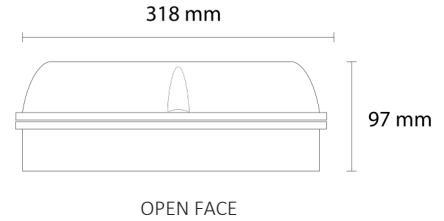

### FEATURES

- Clear prismatic or high performance opal diffuser
- Standard open face or with hood
- Efficacy up to 132 lm/W @4000K
- CRI80
- Glow-wire tested
- TP(a) certified
- Surface/wall installation
- UV stabiliser properties
- Aluminium base and hood
- Compact driver DALI dimming options
- Hinged gear tray for easy maintenance
- Silicone gasket to ensure IP65 ingress protection
- Robust IK10 impact rating
- 5 year warranty

## SPECIFICATION

<b>Colour Temperature CCT</b>	3000K   4000K		
<b>Power</b>	15.4W	21.5W	27.3W
<b>Luminous Flux @4k Opal</b>	2034 lm	2822 lm	3478 lm
<b>Efficacy</b>	132 lm/W	131 lm/W	127 lm/W
<b>Power Factor</b>	0.934	0.962	0.974
<b>Current</b>	500 mA	700 mA	900 mA
<b>CRI</b>	80		
<b>Optic</b>	Opal 114°   Clear		
<b>Controls</b>	Fixed Output   DALI		
<b>Finish</b>	Black   White   Aluminium   Custom RAL		
<b>Dimensions - Open</b>	Ø318 mm x D 97 mm		
<b>Dimensions - Hood</b>	Ø330 mm x D 97 mm		
<b>Operating Voltage</b>	220-240V 50Hz		
<b>Material</b>	Aluminium/Polycarbonate		
<b>Installation</b>	Surface/Wall		
<b>Emergency Available</b>	Standard   DALI		
<b>Ingress Protection</b>	IP65		
<b>Impact Rating</b>	IK10		
<b>Lifetime</b>	50,000hrs		
<b>Operating Temperature</b>	-25°C ~35°C		
<b>Conformity</b>	No UV or IR Emissions, UKCA, UV stabilized		
<b>Warranty</b>	5 Years		

## DIMENSIONS