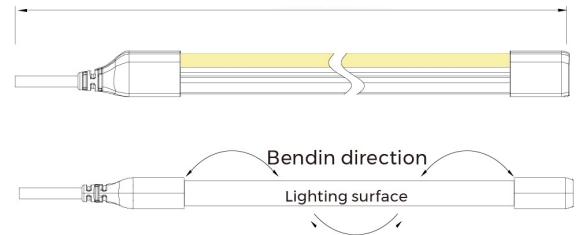

## NEONFLEX 1617 – MICRO LINEAR

NEONFLEX is a silicone LED linear that provides perfect uniform illumination, making it an ideal IP-rated solution for both interior and exterior applications.

Manufactured using a bi-colour silicone process, it ensures a secure ingress-protected unit. NEONFLEX features a horizontal bending radius and a cross-section size of 16mm x 17mm.

### FEATURES

- Standard and custom lengths
- Can be cut and reconnected on-site for custom applications
- Colour temperature options
- CRI90+
- Robust silicon material
- Dedicated components
- IP67 ingress protection
- Resistant to salt-water solutions, acid, alkali, corrosive gases, heat, fire and UV
- No yellowing, breaking and dust-free
- Entry cable connector and end caps accessories
- Compact driver
- DALI dimming and Casambi controls
- Plug-and-play wiring for quick installation
- 3-5 year warranty

## SPECIFICATION

Colour Temperature CCT	2200K   2700K   3000K   3500K   4000K   57000K
Power	5W   10W   15W
Luminous Flux	up to 365 lm/m @2200K 10W
Installation	Surface
CRI	90
Controls	Fixed Output   DALI
Finish	White
Dimensions	W 16 mm x H 17 mm
Max. Run Length	25000 mm
Connectors	Front   Side   Bottom (30cm 2 pin cable)
LED Distance	8.33 mm
Cut Point	50 mm
MacAdam Ellipse	3
Operating Voltage	24V
Material	Silicon
Ingress Protection	IP67
Bending Radius	Horizontal 300 mm
Max. LED Pin Temperature	65°C
Lifetime	60,000hrs
Operating Temperature	-25°C ~55°C
Conformity	No UV or IR Emissions, UKCA
Warranty	Interior use 3 years, exterior use 5 years
Notes	*Custom lengths available on request, LED light source and lumen efficiency may vary.

## DIMENSIONS