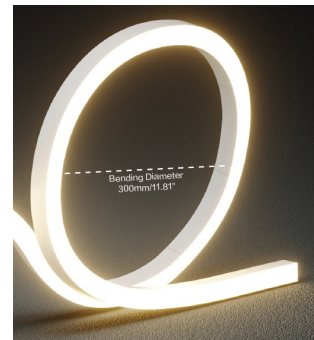

SPECIFICATION

Colour Temperature CCT	2200K | 2700K | 3000K | 3500K | 4000K | 57000K
Power	5W | 10W | 15W
Luminous Flux	up to 365 lm/m @2200K 10W
Installation	Surface
CRI	90
Controls	Fixed Output | DALI
Finish	White
Dimensions	W 16 mm x H 17 mm
Max. Run Length	25000 mm
Connectors	Front | Side | Bottom (30cm 2 pin cable)
LED Distance	8.33 mm
Cut Point	50 mm
MacAdam Ellipse	3
Operating Voltage	24V
Material	Silicon
Ingress Protection	IP67
Bending Radius	Horizontal 300 mm
Max. LED Pin Temperature	65°C
Lifetime	60,000hrs
Operating Temperature	-25°C ~55°C
Conformity	No UV or IR Emissions, UKCA
Warranty	Interior use 3 years, exterior use 5 years
Notes	*Custom lengths available on request, LED light source and lumen efficiency may vary.

DIMENSIONS