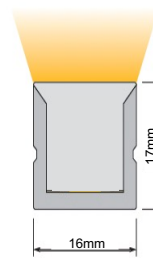

## NEONFLEX 1617 – MICRO LINEAR

NEONFLEX is a silicone LED linear that provides perfect uniform illumination, making it an ideal IP-rated solution for both interior and exterior applications.

Manufactured using a bi-colour silicone process, it ensures a secure ingress-protected unit. NEONFLEX features a horizontal bending radius and a cross-section size of 16mm x 17mm.

## SPECIFICATION

Colour Temperature CCT	2200K   2700K   3000K   3500K   4000K   57000K
Power	5W   10W   15W
Luminous Flux	up to 365 lm/m @2200K 10W
Installation	Surface
CRI	90
Controls	Fixed Output   DALI
Finish	White
Dimensions	W 16 mm x H 17 mm
Max. Run Length	25000 mm
Connectors	Front   Side   Bottom (30cm 2 pin cable)
LED Distance	8.33 mm
Cut Point	50 mm
MacAdam Ellipse	3
Operating Voltage	24V
Material	Silicon
Ingress Protection	IP67
Bending Radius	Horizontal 300 mm
Max. LED Pin Temperature	65°C
Lifetime	60,000hrs
Operating Temperature	-25°C ~55°C
Conformity	No UV or IR Emissions, UKCA
Warranty	Interior use 3 years, exterior use 5 years
Notes	*Custom lengths available on request, LED light source and lumen efficiency may vary.

## DIMENSIONS

## ENTRY CABLE OPTIONS

FRONT CABLE ENTRY

SIDE CABLE ENTRY

BOTTOM CABLE ENTRY

PRODUCT ORDER CODE

EXAMPLE: NF1617-1022FF1000

PREFIX	POWER	CCT	DRIVER	ENTRY CABLE	LENGTH
NF16117 -	<b>5</b> 5W	<b>22</b> 2200K	<b>F</b> fixed output	<b>F</b> front entry	<b>1000</b> 1000 mm
	<b>10</b> 10W	<b>27</b> 2700K		<b>D</b> DALI	<b>S</b> side entry
	<b>15</b> 15W	<b>3</b> 3000K	<b>B</b> bottom entry		<b>3000</b> 3000 mm
		<b>35</b> 3500K			--- custom length*
		<b>4</b> 4000K			
		<b>5</b> 5000K			