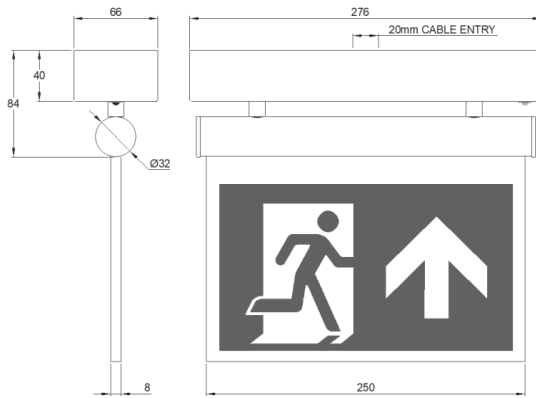

SPECIFICATION

| | |
|-------------------------|--|
| Colour Temperature CCT | 5000K |
| Power - Maintained | 1W |
| View Distance | 26 m |
| Emergency | 3 Hours |
| Finish | Polished Brass Polished Chrome Antique Brass Grey White Black Satin Chrome Penny Bronze |
| Dimensions | See dimensions chart |
| Exit Sign Legend Panels | Up Down Right Left |
| Exit Sign | Single-sided Double |
| Operating Voltage | 220/240V 50/60HZ |
| Material - Housing | Aluminium |
| Material - Panel | Clear Acrylic |
| Cable | 20mm cable entry on rear of main bracket |
| Installation | Ceiling/Surface Wall Recessed |
| Ingress Protection | IP20 |
| Impact Rating | IK07 |
| Weight | 1.5 kg |
| Operating Temperature | -0°C ~45°C |
| Conformity | No UV or IR Emissions, UKCA, Class I, RoHS, |
| Warranty | 6 Years |

PRODUCT ORDER CODE

EXAMPLE: EMSIGN7-W15WSEAU

| PREFIX | INSTALLATION | POWER | CCT | FINISH | EMERGENCY | PANELS | |
|-----------|-------------------------------|----------------|-------------------|-----------------------------|---------------------------------|-----------------------------|--|
| EMSIGN7 – | W wall | 1 1W | 5 5000K | W white | SE standard emergency | AU arrow up | |
| | S surface/ceiling | | | B Black | | DE DALI emergency | AD arrow down |
| | RS recessed surface | | | G grey | | M maintained | AL arrow left |
| | RW recessed wall | | | BR polished brass | | NM non-maintained | AR arrow right |
| | | | | AB antique brass | | | *please specific single-sided or double when ordering. |
| | | | | PB penny brass | | | |
| | | | | C polished chrome | | | |
| | SC satin chrome | | | | | | |

DIMENSIONS

Wall

Ceiling/Surface

Recessed - Wall

Recessed - Surface/Ceiling