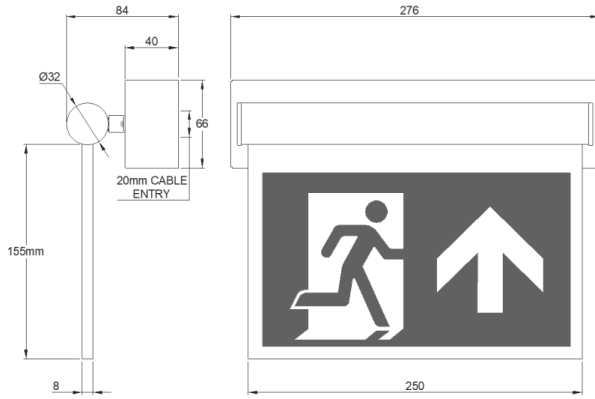

The flame-retardant clear acrylic plate features a double or single-sided legend, delivering up to a 26m viewing distance and ensuring uniform illumination.

FEATURES

- Wall mounted, surface/ceiling or recessed options
- 26m viewing distance
- Available in a range of colour finishes including brass and chrome effects
- Double and single-sided legend panels
- IP20 ingress protection
- IK07 Impact rating

SPECIFICATION

| | |
|-------------------------|--|
| Colour Temperature CCT | 5000K |
| Power - Maintained | 1W |
| View Distance | 26 m |
| Emergency | 3 Hours |
| Finish | Polished Brass Polished Chrome Antique Brass Grey White Black Satin Chrome Penny Bronze |
| Dimensions | See dimensions chart |
| Exit Sign Legend Panels | Up Down Right Left |
| Exit Sign | Single-sided Double |
| Operating Voltage | 220/240V 50/60HZ |
| Material - Housing | Aluminium |
| Material - Panel | Clear Acrylic |
| Cable | 20mm cable entry on rear of main bracket |
| Installation | Ceiling/Surface Wall Recessed |
| Ingress Protection | IP20 |
| Impact Rating | IK07 |
| Weight | 1.5 kg |
| Operating Temperature | -0°C ~45°C |
| Conformity | No UV or IR Emissions, UKCA, Class I, RoHS, |
| Warranty | 6 Years |

DIMENSIONS

Wall

Ceiling/Surface

Recessed - Wall

Recessed - Surface/Ceiling