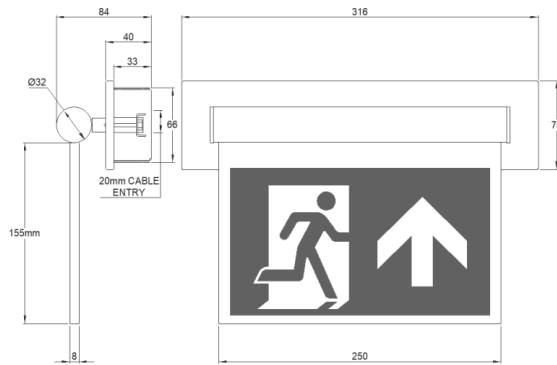

SPECIFICATION

| | |
|-------------------------|--|
| Colour Temperature CCT | 5000K |
| Power - Maintained | 1W |
| View Distance | 26 m |
| Emergency | 3 Hours |
| Finish | Polished Brass Polished Chrome Antique Brass Grey White Black Satin Chrome Penny Bronze |
| Dimensions | See dimensions chart |
| Exit Sign Legend Panels | Up Down Right Left |
| Exit Sign | Single-sided Double |
| Operating Voltage | 220/240V 50/60HZ |
| Material - Housing | Aluminium |
| Material - Panel | Clear Acrylic |
| Cable | 20mm cable entry on rear of main bracket |
| Installation | Ceiling/Surface Wall Recessed |
| Ingress Protection | IP20 |
| Impact Rating | IK07 |
| Weight | 1.5 kg |
| Operating Temperature | -0°C ~45°C |
| Conformity | No UV or IR Emissions, UKCA, Class I, RoHS, |
| Warranty | 6 Years |

PRODUCT ORDER CODE

EXAMPLE: EMSIGN7-W15WSEAU

| PREFIX | INSTALLATION | POWER | CCT | FINISH | EMERGENCY | PANELS | |
|-----------|-------------------------------|----------------|-------------------|-----------------------------|---------------------------------|-----------------------------|--|
| EMSIGN7 – | W wall | 1 1W | 5 5000K | W white | SE standard emergency | AU arrow up | |
| | S surface/ceiling | | | B Black | | DE DALI emergency | AD arrow down |
| | RS recessed surface | | | G grey | | M maintained | AL arrow left |
| | RW recessed wall | | | BR polished brass | | NM non-maintained | AR arrow right |
| | | | | AB antique brass | | | *please specific single-sided or double when ordering. |
| | | | | PB penny brass | | | |
| | | | | C polished chrome | | | |
| | SC satin chrome | | | | | | |

DIMENSIONS

Wall

Ceiling/Surface

Recessed - Wall

Recessed - Surface/Ceiling