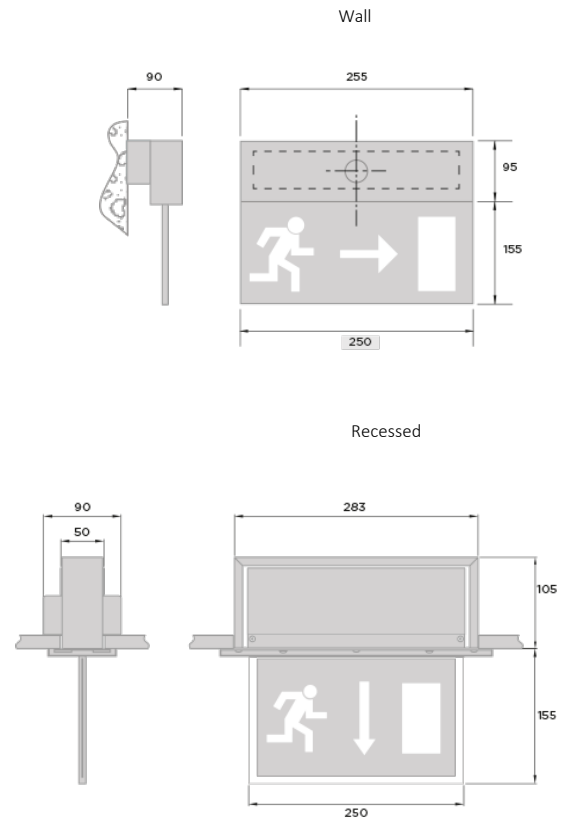

SPECIFICATION

Colour Temperature CCT	5000K
Power - Maintained	1W
View Distance	26 m
Emergency	3 Hours
Finish	Polished Brass | Polished Chrome | Antique Brass | Grey | White | Black | Satin Chrome | Penny Bronze
Dimensions – Ceiling/Surface	L 250 mm x H 250 mm
Dimensions – Recessed	L 250 mm x H 260 mm
Exit Sign Legend Panels	Up | Down | Right | Left
Exit Sign	Single-sided | Double
Operating Voltage	220/240V 50/60HZ
Material - Housing	Aluminium
Material - Panel	Clear Acrylic
Cable	20mm cable entry on rear of main bracket
Installation	Wall | Recessed
Ingress Protection	IP20
Impact Rating	IK09
Weight	1.5 kg
Operating Temperature	-0°C~45°C
Conformity	No UV or IR Emissions, UKCA, Class I, RoHS,
Warranty	6 Years

DIMENSIONS