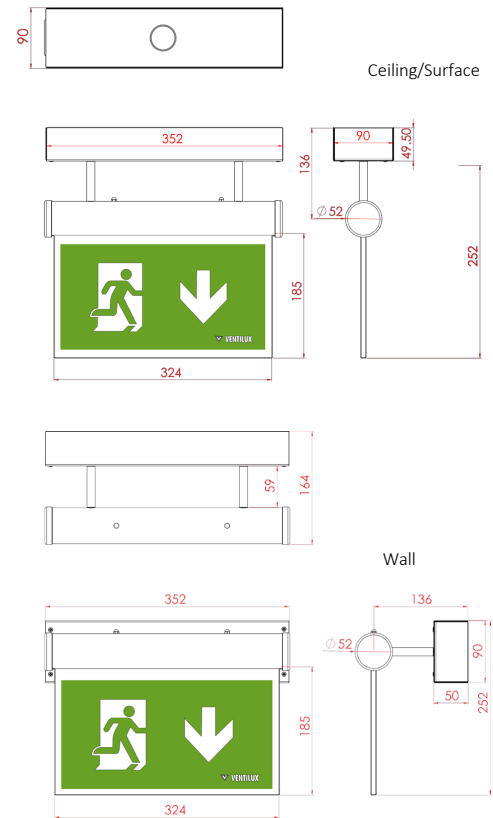

EM_SIGN 5 EMERGENCY LUMINARE

EM-SIGN 5 is our range of high-quality LED exit sign luminaires, ideal for contemporary architectural environments and integration into existing installations. There are two different mounting options available: ceiling and wall. The housing features 8 high-output SAMSUNG white LEDs that deliver up to a 36m viewing distance. The flame-retardant clear acrylic plate features a single-sided legend, ensuring uniform illumination of the safety sign legend.

FEATURES

- Ceiling or wall mounted
- 8 high output SAMSUNG white LEDs
- 36m viewing distance
- Available in a range of colour finishes including brushed brass and chrome effect
- Maintained emergency operation as standard
- Housing - sheet steel folded metal
- 5000K colour temperature
- Single-sided legend panel
- IP40 ingress protection as standard

SPECIFICATION

Colour Temperature CCT	5000K
Power	1W
View Distance	36 m
Battery	4.8V 1.3A/h Ni-Mh
Emergency	3 Hours
Finish	White RAL9016 Black 9017 Brushed Brass Brushed Chrome
Dimensions – Ceiling/Surface	L 324 mm x H 185 mm x \varnothing 52 mm
Dimensions – Wall	L 324 mm x H 185 mm x \varnothing 52 mm
Legend Panels	Up Down Right Left
Exit Sign	Single-sided
Operating Voltage	220/240V 50/60HZ
Material - Housing	Folded Steel
Material - Panel	Clear Acrylic
Cable	20mm cable entry on rear of main bracket
Installation	Ceiling Wall
Ingress Protection	IP40
Weight	2.1 kg
Operating Temperature	-0°C~45°C
Conformity	No UV or IR Emissions, UKCA, Class I, RoHS,
Warranty	6 Years

DIMENSIONS

OPTIONS

PRODUCT ORDER CODE

EXAMPLE: EMSIGN5-S15BRSEAD

PREFIX	INSTALLATION	POWER	CCT	FINISH	EMERGENCY	PANELS
EMSIGN5 –	S ceiling/surface	1 1W	5 5000K	W white	SE standard emergency	AU arrow up
	W wall			B black	DE DALI emergency	AD arrow down
				BR brushed brass	M maintained	AL arrow left
				C brushed chrome	NM non-maintained	AR arrow right