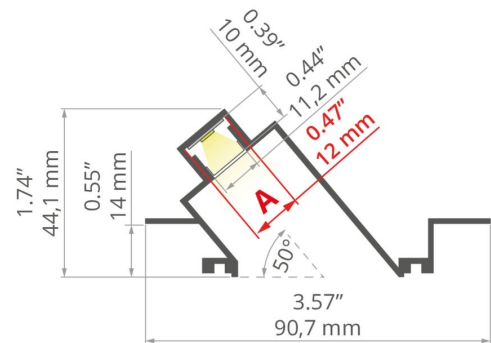

KLUS Inspiring Solutions

SPECIFICATION

Colour Temperature CCT	3000K 4000K TW D2W RGBW
Installation	Recessed
Distribution	Direct 50°
Diffuser	Opal Clear
Efficacy	Up to 130 lm/W
CRI	90
Controls	Fixed Output DALI Casambi
Finish	Anodised White
Dimensions	W 90.7 mm x H 44.1 mm
Standard Lengths	1000 mm 2005 mm 3010 mm Custom
Operating Voltage	24V
LED Light Source Power	4.8W - 24W
Material	Aluminium
LED Light Source	Max. W 12 mm
Ingress Protection	IP20
Lifetime	50,000hrs
Operating Temperature	-25°C ~45°C
Conformity	No UV or IR Emissions, UKCA
Warranty	7 Years
Notes	*Custom lengths available on request, LED light source and lumen efficiency may vary.

DIMENSIONS

PRODUCT ORDER CODE

EXAMPLE: POKET-R4OAF2005

PREFIX	INSTALLATION	CCT	DIFFUSER	FINISH	DRIVER	LENGTH
POKET -	R recessed	3 3000K	O frosted opal	A anodised aluminium	F fixed output	1000 1000 mm
		4 4000K	C clear	W white	D DALI	2005 2005 mm
		TW tunable white			C casambi	3010 3010 mm
		D2W dim2warm				--- custom length*
		RGBW red/green/blue/white				