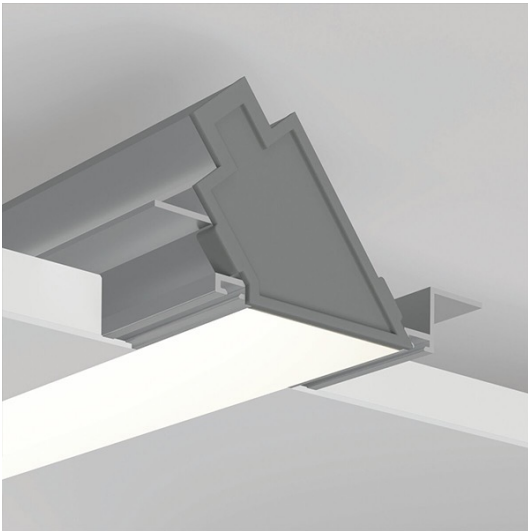

POKET – MICRO LINEAR

The POKET lighting system is engineered for seamless integration and designed to mount effortlessly on 12.5 mm drywall. This system boasts a concealed light source, making it perfect for illuminating linear galleries, stages, or exhibitions with a subtle and ambient glow.

FEATURES

- Seamless design
- Hidden light source
- Standard and custom lengths
- 50° lighting distribution
- 3000K, 4000K, tunable white, dim to warm and RGBW
- High lumen efficacy up to 130 lm/W
- CRI90+
- Low-glare polycarbonate diffuser
- Dedicated custom components
- Extruded anodised aluminium channel
- Compact driver
- DALI dimming and Casambi controls
- Plug-and-play wiring for quick installation
- IP20 as standard
- 7 year warranty

KLUS Inspiring Solutions

SPECIFICATION

Colour Temperature CCT	3000K 4000K TW D2W RGBW
Installation	Recessed
Distribution	Direct 50°
Diffuser	Opal Clear
Efficacy	Up to 130 lm/W
CRI	90
Controls	Fixed Output DALI Casambi
Finish	Anodised White
Dimensions	W 90.7 mm x H 44.1 mm
Standard Lengths	1000 mm 2005 mm 3010 mm Custom
Operating Voltage	24V
LED Light Source Power	4.8W - 24W
Material	Aluminium
LED Light Source	Max. W 12 mm
Ingress Protection	IP20
Lifetime	50,000hrs
Operating Temperature	-25°C ~45°C
Conformity	No UV or IR Emissions, UKCA
Warranty	7 Years
Notes	*Custom lengths available on request, LED light source and lumen efficiency may vary.