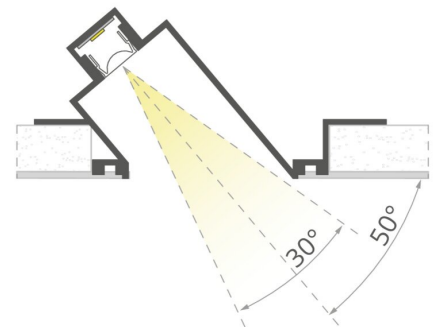

SPECIFICATION

Colour Temperature CCT	3000K | 4000K | TW | D2W | RGBW
Installation	Recessed
Distribution	Direct 50°
Diffuser	Opal | Clear
Efficacy	Up to 130 lm/W
CRI	90
Controls	Fixed Output | DALI | Casambi
Finish	Anodised | White
Dimensions	W 90.7 mm x H 44.1 mm
Standard Lengths	1000 mm | 2005 mm | 3010 mm | Custom
Operating Voltage	24V
LED Light Source Power	4.8W - 24W
Material	Aluminium
LED Light Source	Max. W 12 mm
Ingress Protection	IP20
Lifetime	50,000hrs
Operating Temperature	-25°C ~45°C
Conformity	No UV or IR Emissions, UKCA
Warranty	7 Years
Notes	*Custom lengths available on request, LED light source and lumen efficiency may vary.

DIMENSIONS