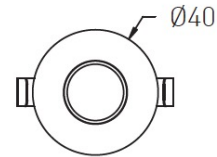

SPECIFICATION

DIMENSIONS

Model	AXI 2
Colour Temperature CCT	2700K 3000K 3500K 4000K 5000K
Power	2W 3.5W
Luminous Flux @ 4k 22° 3.5W	up to 194 lm
Efficacy	up to 64 lm/W
CRI	90
Controls	Fixed Output DALI 1-10V
Beam Angle	22° 45°
Finish	Black White
Dimensions	Ø28 mm x H 45 mm
Cut Out	Ø25 mm
SDCM	< 3
Operating Voltage	AC 220-240V 50/60Hz
LED Current	DC 350 mA DC 700 mA
Material	Aluminium
Installation	Recessed
Ingress Protection	IP20
Lifetime	50,000hrs
Operating Temperature	-20°C ~50°C
Conformity	No UV or IR Emissions, UKCA
Warranty	5 Years

SPECIFICATION

DIMENSIONS

Model	AXI 3
Colour Temperature CCT	2700K 3000K 3500K 4000K 5000K
Power	2W 3.5W
Luminous Flux @ 4k 12° 2W	up to 174 lm
Efficacy	up to 49 lm/W
CRI	90
Controls	Fixed Output DALI 1-10V
Beam Angle	12° 15° 24°
Finish	Black White
Dimensions	Ø40 mm x H 49 mm
Cut Out	Ø35 mm
SDCM	< 3
Operating Voltage	AC 220-240V 50/60Hz
LED Current	DC 350 mA DC 700 mA
Material	Aluminium
Installation	Recessed
Ingress Protection	IP20
Lifetime	50,000hrs
Operating Temperature	-20°C ~50°C
Conformity	No UV or IR Emissions, UKCA
Warranty	5 Years

SPECIFICATION

DIMENSIONS

Model	AXI 4
Colour Temperature CCT	2700K 3000K 3500K 4000K 5000K
Power	6W
Luminous Flux @ 3k 24°	up to 486 lm
Efficacy	up to 81 lm/W
CRI	90
Controls	Fixed Output DALI 1-10V
Beam Angle	15° 24° 36° 50°
Finish	Black White
Dimensions	Ø45 mm x H 64 mm
Cut Out	Ø40 mm
SDCM	< 3
Operating Voltage	AC 220-240V 50/60Hz
LED Current	DC 150 mA
Material	Aluminium
Installation	Recessed
Ingress Protection	IP20
Lifetime	50,000hrs
Operating Temperature	-20°C ~50°C
Conformity	No UV or IR Emissions, UKCA
Warranty	5 Years