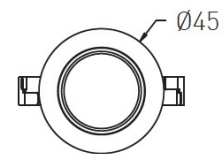

SPECIFICATION

DIMENSIONS

Model	AXI 3
Colour Temperature CCT	2700K 3000K 3500K 4000K 5000K
Power	2W 3.5W
Luminous Flux @ 4k 12° 2W	up to 174 lm
Efficacy	up to 49 lm/W
CRI	90
Controls	Fixed Output DALI 1-10V
Beam Angle	12° 15° 24°
Finish	Black White
Dimensions	Ø40 mm x H 49 mm
Cut Out	Ø35 mm
SDCM	< 3
Operating Voltage	AC 220-240V 50/60Hz
LED Current	DC 350 mA DC 700 mA
Material	Aluminium
Installation	Recessed
Ingress Protection	IP20
Lifetime	50,000hrs
Operating Temperature	-20°C ~50°C
Conformity	No UV or IR Emissions, UKCA
Warranty	5 Years

PRODUCT ORDER CODE

EXAMPLE: AXI3-R33524FW

PREFIX	INSTALLATION	POWER	CCT	BEAM ANGLE	DRIVER	FINISH
AXI 3 -	R recessed	2 2W	27 2700K	12 12°	F fixed output	W white
		3 3.5W	3 3000K	15 15°	D DALI	B black
			35 3500K	24 24°	10 1-10V	
			4 4000K			
			5 5000K			

SPECIFICATION

DIMENSIONS

Model	AXI 4
Colour Temperature CCT	2700K 3000K 3500K 4000K 5000K
Power	6W
Luminous Flux @ 3k 24°	up to 486 lm
Efficacy	up to 81 lm/W
CRI	90
Controls	Fixed Output DALI 1-10V
Beam Angle	15° 24° 36° 50°
Finish	Black White
Dimensions	Ø45 mm x H 64 mm
Cut Out	Ø40 mm
SDCM	< 3
Operating Voltage	AC 220-240V 50/60Hz
LED Current	DC 150 mA
Material	Aluminium
Installation	Recessed
Ingress Protection	IP20
Lifetime	50,000hrs
Operating Temperature	-20°C ~50°C
Conformity	No UV or IR Emissions, UKCA
Warranty	5 Years

SPECIFICATION

DIMENSIONS

Model	AXI 5
Colour Temperature CCT	2700K 3000K 3500K 4000K 5000K
Power	6W
Luminous Flux @ 3k 50°	up to 398 lm
Efficacy	up to 66 lm/W
CRI	90
Controls	Fixed Output DALI 1-10V
Beam Angle	15° 24° 36° 50°
Finish	Black White
Dimensions	Ø45 mm x H 65 mm
Cut Out	Ø40 mm
SDCM	< 3
Operating Voltage	AC 220-240V 50/60Hz
LED Current	DC 150 mA
Material	Aluminium
Installation	Recessed
Ingress Protection	IP20
Lifetime	50,000hrs
Operating Temperature	-20°C ~50°C
Conformity	No UV or IR Emissions, UKCA
Warranty	5 Years