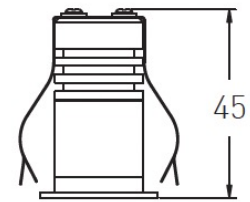

SPECIFICATION

DIMENSIONS

Model	AXI 1
Colour Temperature CCT	2700K 3000K 3500K 4000K 5000K
Power	2W 3.5W
Luminous Flux @ 4k 36° 2W	up to 120 lm
Efficacy	up to 60 lm/W
CRI	90
Controls	Fixed Output DALI 1-10V
Beam Angle	15° 24° 36°
Finish	Black White
Dimensions	Ø23.5 mm x H 34 mm
Cut Out	Ø21 mm
SDCM	< 3
Operating Voltage	AC 220-240V 50/60Hz
LED Current	DC 350 mA DC 700 mA
Material	Aluminium
Installation	Recessed
Ingress Protection	IP20
Lifetime	50,000hrs
Operating Temperature	-20°C ~50°C
Conformity	No UV or IR Emissions, UKCA
Warranty	5 Years

SPECIFICATION

DIMENSIONS

Model	AXI 2
Colour Temperature CCT	2700K 3000K 3500K 4000K 5000K
Power	2W 3.5W
Luminous Flux @ 4k 22° 3.5W	up to 194 lm
Efficacy	up to 64 lm/W
CRI	90
Controls	Fixed Output DALI 1-10V
Beam Angle	22° 45°
Finish	Black White
Dimensions	Ø28 mm x H 45 mm
Cut Out	Ø25 mm
SDCM	< 3
Operating Voltage	AC 220-240V 50/60Hz
LED Current	DC 350 mA DC 700 mA
Material	Aluminium
Installation	Recessed
Ingress Protection	IP20
Lifetime	50,000hrs
Operating Temperature	-20°C ~50°C
Conformity	No UV or IR Emissions, UKCA
Warranty	5 Years

SPECIFICATION

DIMENSIONS

Model	AXI 5
Colour Temperature CCT	2700K 3000K 3500K 4000K 5000K
Power	6W
Luminous Flux @ 3k 50°	up to 398 lm
Efficacy	up to 66 lm/W
CRI	90
Controls	Fixed Output DALI 1-10V
Beam Angle	15° 24° 36° 50°
Finish	Black White
Dimensions	Ø45 mm x H 65 mm
Cut Out	Ø40 mm
SDCM	< 3
Operating Voltage	AC 220-240V 50/60Hz
LED Current	DC 150 mA
Material	Aluminium
Installation	Recessed
Ingress Protection	IP20
Lifetime	50,000hrs
Operating Temperature	-20°C ~50°C
Conformity	No UV or IR Emissions, UKCA
Warranty	5 Years