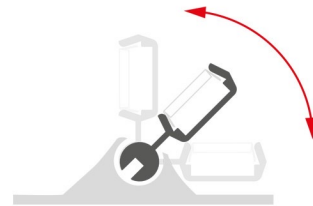

SPECIFICATION

Colour Temperature CCT	3000K | 4000K | TW | D2W | RGBW
Installation	Surface
Distribution	Direct
Diffuser	Opal | Clear
Efficacy	Up to 130 lm/W
CRI	90 | 95
Controls	Fixed Output | DALI | Casambi
Finish	Anodised
Dimensions	W 26.1 mm x H 7 mm
Standard Lengths	1000 mm | 2005 mm | 3010 mm | Custom
Operating Voltage	24V
LED Light Source Power	4.8W - 24W
Material	Aluminium
LED Light Source	Max. W 11.2 mm
Ingress Protection	IP20
Angle Adjustment	90°
Lifetime	50,000hrs
Operating Temperature	-25°C ~45°C
Conformity	No UV or IR Emissions, UKCA
Warranty	7 Years
Notes	*Custom lengths available on request, LED light source and lumen efficiency may vary.

DIMENSIONS