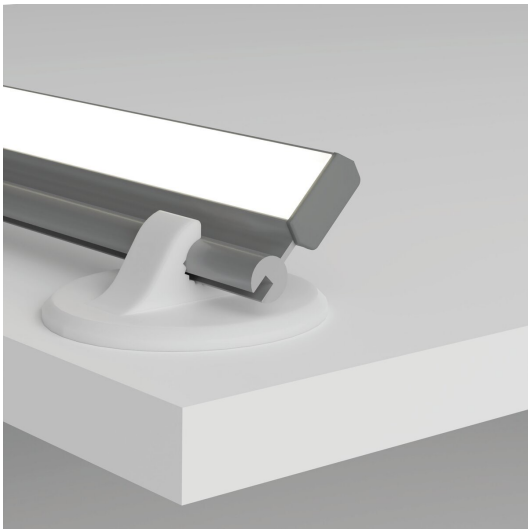

POLI – MICRO LINEAR

The POLI system is meticulously crafted to illuminate surfaces and corners within suspended ceilings and walls, providing the flexibility of complete control over the lighting direction. It includes an adjustable mounting bracket for added versatility in installation.

FEATURES

- 26.1 mm x 7 mm low-profile design
- Standard and custom lengths
- Direct Illumination for coves with a low height
- 3000K, 4000K, tunable white, dim to warm and RGBW
- High lumen efficacy up to 130 lm/W
- CRI90+
- Low-glare polycarbonate diffuser
- Dedicated custom components
- Dedicated adjustable mounting bracket for angle positioning
- Extruded aluminium channel
- Anodised profile finish
- Compact driver
- DALI dimming and Casambi controls
- Plug-and-play wiring for quick installation
- IP20 as standard
- 7 year warranty

SPECIFICATION

Colour Temperature CCT	3000K 4000K TW D2W RGBW
Installation	Surface
Distribution	Direct
Diffuser	Opal Clear
Efficacy	Up to 130 lm/W
CRI	90 95
Controls	Fixed Output DALI Casambi
Finish	Anodised
Dimensions	W 26.1 mm x H 7 mm
Standard Lengths	1000 mm 2005 mm 3010 mm Custom
Operating Voltage	24V
LED Light Source Power	4.8W - 24W
Material	Aluminium
LED Light Source	Max. W 11.2 mm
Ingress Protection	IP20
Angle Adjustment	90°
Lifetime	50,000hrs
Operating Temperature	-25°C ~45°C
Conformity	No UV or IR Emissions, UKCA
Warranty	7 Years
Notes	*Custom lengths available on request, LED light source and lumen efficiency may vary.

COMPONENTS

O
opal diffuser

C
clear

A
anodised finish

EC
closed end cap

PK
surface kit
pc