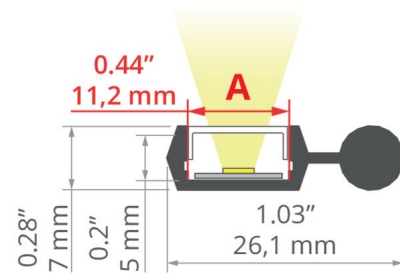

FEATURES

- 26.1 mm x 7 mm low-profile design
- Standard and custom lengths
- Direct Illumination for coves with a low height
- 3000K, 4000K, tunable white, dim to warm and RGBW
- High lumen efficacy up to 130 lm/W
- CRI90+
- Low-glare polycarbonate diffuser
- Dedicated custom components
- Dedicated adjustable mounting bracket for angle positioning
- Extruded aluminium channel
- Anodised profile finish
- Compact driver
- DALI dimming and Casambi controls
- Plug-and-play wiring for quick installation
- IP20 as standard
- 7 year warranty

SPECIFICATION

Colour Temperature CCT	3000K 4000K TW D2W RGBW
Installation	Surface
Distribution	Direct
Diffuser	Opal Clear
Efficacy	Up to 130 lm/W
CRI	90 95
Controls	Fixed Output DALI Casambi
Finish	Anodised
Dimensions	W 26.1 mm x H 7 mm
Standard Lengths	1000 mm 2005 mm 3010 mm Custom
Operating Voltage	24V
LED Light Source Power	4.8W - 24W
Material	Aluminium
LED Light Source	Max. W 11.2 mm
Ingress Protection	IP20
Angle Adjustment	90°
Lifetime	50,000hrs
Operating Temperature	-25°C ~45°C
Conformity	No UV or IR Emissions, UKCA
Warranty	7 Years
Notes	*Custom lengths available on request, LED light source and lumen efficiency may vary.

DIMENSIONS

PHOTOMETRY

Opal Diffuser

Clear Diffuser

PRODUCT ORDER CODE

EXAMPLE: POLI-S4OAF2005

PREFIX	INSTALLATION	CCT	DIFFUSER	FINISH	DRIVER	LENGTH
POLI -	S surface	3 3000K	O frosted opal	A anodised aluminium	F fixed output	1000 1000 mm
		4 4000K	C clear		D DALI	2005 2005 mm
		TW tunable white			C casambi	3010 3005 mm
		D2W dim2warm				--- custom length*
		RGBW red/green/blue/white				