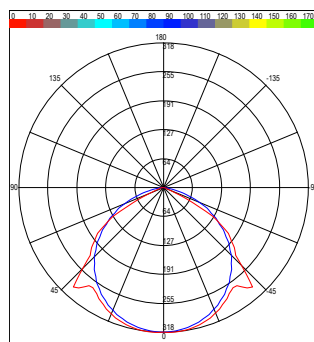

FEATURES

- 26.1 mm x 7 mm low-profile design
- Standard and custom lengths
- Direct Illumination for coves with a low height
- 3000K, 4000K, tunable white, dim to warm and RGBW
- High lumen efficacy up to 130 lm/W
- CRI90+
- Low-glare polycarbonate diffuser
- Dedicated custom components
- Dedicated adjustable mounting bracket for angle positioning
- Extruded aluminium channel
- Anodised profile finish
- Compact driver
- DALI dimming and Casambi controls
- Plug-and-play wiring for quick installation
- IP20 as standard
- 7 year warranty

SPECIFICATION

Colour Temperature CCT	3000K 4000K TW D2W RGBW
Installation	Surface
Distribution	Direct
Diffuser	Opal Clear
Efficacy	Up to 130 lm/W
CRI	90 95
Controls	Fixed Output DALI Casambi
Finish	Anodised
Dimensions	W 26.1 mm x H 7 mm
Standard Lengths	1000 mm 2005 mm 3010 mm Custom
Operating Voltage	24V
LED Light Source Power	4.8W - 24W
Material	Aluminium
LED Light Source	Max. W 11.2 mm
Ingress Protection	IP20
Angle Adjustment	90°
Lifetime	50,000hrs
Operating Temperature	-25°C ~45°C
Conformity	No UV or IR Emissions, UKCA
Warranty	7 Years
Notes	*Custom lengths available on request, LED light source and lumen efficiency may vary.

DIMENSIONS

PHOTOMETRY

Opal Diffuser

Clear Diffuser

PRODUCT ORDER CODE

EXAMPLE: POLI-S4OAF2005

PREFIX	INSTALLATION	CCT	DIFFUSER	FINISH	DRIVER	LENGTH
POLI -	S surface	3 3000K	O frosted opal	A anodised aluminium	F fixed output	1000 1000 mm
		4 4000K	C clear		D DALI	2005 2005 mm
		TW tunable white			C casambi	3010 3005 mm
		D2W dim2warm				--- custom length*
		RGBW red/green/blue/white				