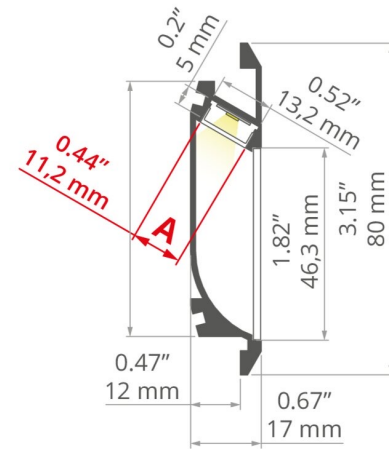

FEATURES

- Recessed/wall-mounted
- Soft reflected light distribution
- 3000K, 4000K, tunable white, dim to warm and RGBW
- CRI90
- Low-glare cover options
- Extruded aluminium channel
- Anodised profile finish
- Compact driver
- DALI dimming and Casambi controls
- Plug-and-play wiring for quick installation
- IP20 as standard
- 7 year warranty

SPECIFICATION

Colour Temperature CCT	3000K 4000K TW D2W RGBW
Installation	Recessed
Distribution	Direct
Diffuser	Opal Clear
Efficacy	Up to 130 lm/W
CRI	90
Controls	Fixed Output DALI Casambi
Finish	Anodised
Dimensions	H 80 mm x W 17 mm
Standard Lengths	1000 mm 2005 mm Custom
Operating Voltage	24V
LED Light Source Power	4.8W - 24W
Material	Aluminium
LED Light Source	Max. W 11.2 mm
Ingress Protection	IP20
Lifetime	50,000hrs
Operating Temperature	-25°C ~ 45°C
Conformity	No UV or IR Emissions, UKCA
Warranty	7 Years
Notes	*Custom lengths available on request, LED light source and lumen efficiency may vary.

DIMENSIONS

COVER OPTIONS

PRODUCT ORDER CODE

EXAMPLE: LUNA-RD3OAF1000

PREFIX	INSTALLATION	DISTRIBUTION	CCT	DIFFUSER	FINISH	DRIVER	LENGTH
LUNA -	R recessed	D direct	3 3000K	O frosted opal	A anodised aluminium	F fixed output	1000 1000 mm
			4 4000K	C clear			2005 2005 mm
			TW tunable white				--- custom length*
			D2W dim2warm				
			RGBW red/green/blue/white				