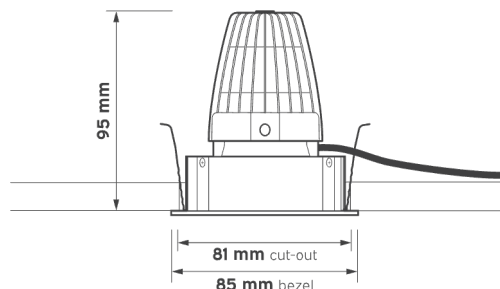

KIERA – RECESSED DOWNLIGHT

KIERA, the advanced low glare recessed downlight boasting a sharp cut-off and consistent beam width. Achieving up to 99 lm/W efficacy, this luminaire combines precision with durability, featuring a moulded 20° or 40° reflector and a die-cast aluminium bezel.

FEATURES

- Ø84 mm
- Recessed installation
- 2700K, 3000K and 4000K
- High lumen efficacy up to 99 lm/W
- Optimal low-glare design
- Precision moulded 20° or 40° reflector
- CRI80
- Robust aluminium material
- Compact driver
- DALI dimming and emergency options
- Short circuit, overload and temperature protection
- Plug-and-play wiring for quick installation
- IP20 and IP44 front impact rating as standard
- 5 year warranty

SPECIFICATION

Colour Temperature CCT	2700K 3000K 4000K
Power	6.5W 8W 10W
Luminous Flux	Up to 900 lm
Efficacy	Up to 99 lm/W
CRI	80
Controls	Fixed Output DALI Casambi
Beam Angle	20° 40°
MacAdam	3
Finish	White RAL9003
Finish – Baffle	White Matt Black RAL9005
Dimensions	Ø85 mm x H 95 mm
Cut Out	Ø81 mm
Operating Voltage	220-240V
Material	Aluminium
Installation	Recessed
Ingress Protection	IP20/IP44 Front
Weight	0.3 kg
Emergency	Standard Dali
Lifetime	50,000hrs L90F10
Operating Temperature	-25°C ~35°C
Conformity	No UV or IR Emissions, UKCA
Warranty	5 Years

DIMENSIONS

PRODUCT ORDER CODE

EXAMPLE: KIERA-R83WWF

PREFIX	INSTALLATION	POWER	CCT	BEAM ANGLE	FINISH	FINISH - BAFFLE	DRIVER	EMERGENCY			
KIERA -	R recessed	6 6.5W	3 3000K	20 20°	W white	W white	F fixed output	SE Standard emergency			
		8 8W	4 4000K	40 40°					B black	D DALI	DE DALI emergency
		10 10W							C casambi		