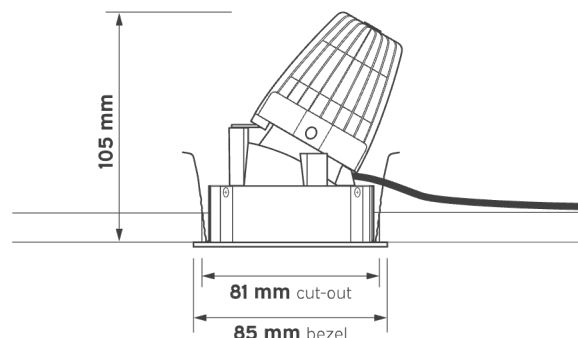

KIERA + – RECESSED DOWNLIGHT

KIERA+, the advanced low glare recessed downlight boasting a sharp cut-off and an asymmetric beam angle. Achieving up to 90 lm/W efficacy, this luminaire combines precision with durability, featuring a moulded 20° or 40° reflector and a die-cast aluminium bezel.

FEATURES

- Ø85 mm
- Adjustable tilt
- Low-glare design asymmetric design
- Recessed installation
- 2700K, 3000K and 4000K
- High lumen efficacy up to 90 lm/W
- Precision moulded 20° or 40° reflector
- CRI80
- Robust aluminium material
- Compact driver
- DALI dimming and emergency options
- Short circuit, overload and temperature protection
- Plug-and-play wiring for quick installation
- IP20 and IP44 front impact rating as standard
- 5 year warranty

SPECIFICATION

Colour Temperature CCT	2700K 3000K 4000K
Power	6.5W 8W 10W
Luminous Flux	Up to 695 lm
Efficacy	Up to 90 lm/W
CRI	80
Controls	Fixed Output DALI Casambi
Beam Angle - Asymmetric	20° 40°
MacAdam	3
Finish	White RAL9003
Finish – Baffle	White Matt Black RAL9005
Dimensions	Ø85 mm x H 105 mm
Cut Out	Ø81 mm
Operating Voltage	220-240V
Material	Aluminium
Installation	Recessed
Ingress Protection	IP20/IP44 Front
Weight	0.3 kg
Emergency	Standard Dali
Lifetime	50,000hrs L90F10
Operating Temperature	-25°C ~35°C
Conformity	No UV or IR Emissions, UKCA
Warranty	5 Years

DIMENSIONS

PRODUCT ORDER CODE

EXAMPLE: KIERA+-R83WWF

PREFIX	INSTALLATION	POWER	CCT	BEAM ANGLE	FINISH	FINISH - BAFFLE	DRIVER	EMERGENCY
KIERA+ -	R recessed	6 6.5W	27 2700K	20 20°	W white	W white	F fixed output	SE Standard emergency
		8 8W	3 3000K	40 40°				
		10 10W	4 4000K					
						B black	D DALI	DE DALI emergency
							C casambi	