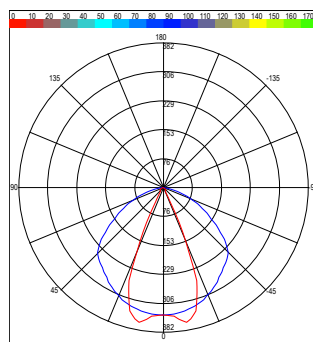

KLUS Inspiring Solutions

SPECIFICATION

Colour Temperature CCT	3000K 4000K TW D2W RGBW
Installation	Surface Suspended
Distribution	Direct/Hidden Light Source Design
Diffuser	Opal Clear
Efficacy	Up to 130 lm/W
CRI	90 95
Controls	Fixed Output DALI Casambi
Finish	Black Anodised
Dimensions	W 22 mm x H 16.6 mm
Standard Lengths	1000 mm 2005 mm 3010 mm Custom
Operating Voltage	24V
LED Light Source Power	4.8W - 24W
Material	Aluminium
LED Light Source	Max. W 14 mm
Ingress Protection	IP20 IP67
Bending Possibility	No
Lifetime	50,000hrs
Operating Temperature	-25°C ~45°C
Conformity	No UV or IR Emissions, UKCA
Warranty	7 Years
Notes	*Custom lengths available on request, LED light source and lumen efficiency may vary.

DIMENSIONS

PHOTOMETRY

Opal Diffuser

Clear Diffuser

PRODUCT ORDER CODE

EXAMPLE: I-LINE7-S4OAF2005

PREFIX	INSTALLATION	CCT	DIFFUSER	FINISH	DRIVER	LENGTH		
I-LINE7 -	S surface	3 3000K	O frosted opal	A anodised aluminium	F fixed output	1000 1000 mm		
	SP suspended	4 4000K	C clear	B black RAL 9005	D DALI	2005 2005 mm		
		TW tunable white				RAL custom RAL colour	C casambi	3010 3005 mm
		D2W dim2warm						--- custom length*
		RGBW red/green/blue/white						