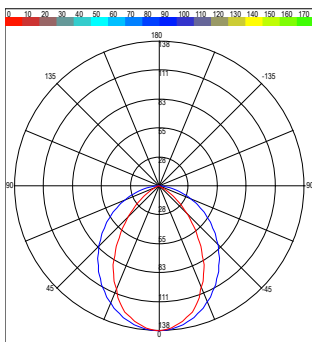

KLUS Inspiring Solutions

SPECIFICATION

Colour Temperature CCT	3000K 4000K TW D2W RGBW
Installation	Surface Suspended
Distribution	Direct/Hidden Light Source Design
Diffuser	Opal Clear
Efficacy	Up to 130 lm/W
CRI	90 95
Controls	Fixed Output DALI Casambi
Finish	Black Anodised
Dimensions	W 22 mm x H 16.6 mm
Standard Lengths	1000 mm 2005 mm 3010 mm Custom
Operating Voltage	24V
LED Light Source Power	4.8W - 24W
Material	Aluminium
LED Light Source	Max. W 14 mm
Ingress Protection	IP20 IP67
Bending Possibility	No
Lifetime	50,000hrs
Operating Temperature	-25°C ~45°C
Conformity	No UV or IR Emissions, UKCA
Warranty	7 Years
Notes	*Custom lengths available on request, LED light source and lumen efficiency may vary.

DIMENSIONS

PHOTOMETRY

Opal Diffuser

Clear Diffuser

PRODUCT ORDER CODE

EXAMPLE: I-LINE7-S4OAF2005

PREFIX	INSTALLATION	CCT	DIFFUSER	FINISH	DRIVER	LENGTH		
I-LINE7 -	S surface	3 3000K	O frosted opal	A anodised aluminium	F fixed output	1000 1000 mm		
	SP suspended	4 4000K	C clear	B black RAL 9005	D DALI	2005 2005 mm		
		TW tunable white				RAL custom RAL colour	C casambi	3010 3005 mm
		D2W dim2warm						--- custom length*
		RGBW red/green/blue/white						