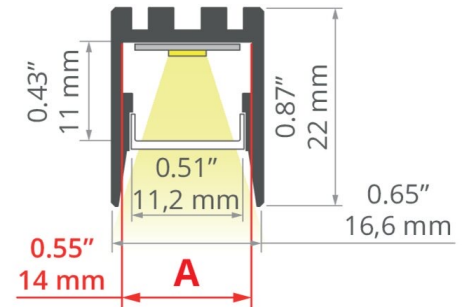

FEATURES

- 22 mm x 16.6 mm
- Hidden light source design
- Standard and custom lengths
- 3000K, 4000K, tunable white, dim to warm and RGBW
- High lumen efficacy up to 130 lm/W
- CRI90+
- Low-glare polycarbonate diffuser
- Dedicated custom components
- A comprehensive range of mounting options
- Extruded aluminium channel
- Anodised or painted profile finish
- Compact driver
- DALI dimming and Casambi controls
- Plug-and-play wiring for quick installation
- IP20 as standard, IP67 on Request
- 7 year warranty

KLUS Inspiring Solutions

SPECIFICATION

Colour Temperature CCT	3000K 4000K TW D2W RGBW
Installation	Surface Suspended
Distribution	Direct/Hidden Light Source Design
Diffuser	Opal Clear
Efficacy	Up to 130 lm/W
CRI	90 95
Controls	Fixed Output DALI Casambi
Finish	Black Anodised
Dimensions	W 22 mm x H 16.6 mm
Standard Lengths	1000 mm 2005 mm 3010 mm Custom
Operating Voltage	24V
LED Light Source Power	4.8W - 24W
Material	Aluminium
LED Light Source	Max. W 14 mm
Ingress Protection	IP20 IP67
Bending Possibility	No
Lifetime	50,000hrs
Operating Temperature	-25°C ~45°C
Conformity	No UV or IR Emissions, UKCA
Warranty	7 Years
Notes	*Custom lengths available on request, LED light source and lumen efficiency may vary.

DIMENSIONS

PHOTOMETRY

Opal Diffuser

Clear Diffuser

PRODUCT ORDER CODE

EXAMPLE: I-LINE7-S4OAF2005

PREFIX	INSTALLATION	CCT	DIFFUSER	FINISH	DRIVER	LENGTH		
I-LINE7 -	S surface	3 3000K	O frosted opal	A anodised aluminium	F fixed output	1000 1000 mm		
	SP suspended	4 4000K	C clear	B black RAL 9005	D DALI	2005 2005 mm		
		TW tunable white				RAL custom RAL colour	C casambi	3010 3005 mm
		D2W dim2warm						--- custom length*
		RGBW red/green/blue/white						