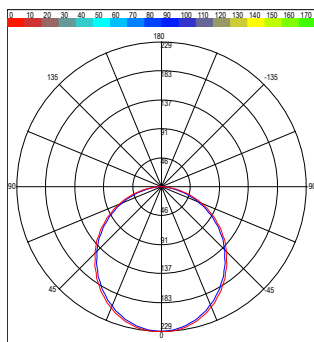

KLUS Inspiring Solutions

SPECIFICATION

Colour Temperature CCT	3000K 4000K TW D2W RGBW
Installation	Recessed
Distribution	Direct
Diffuser	Opal Clear
Efficacy	Up to 130 lm/W
CRI	90 95
Controls	Fixed Output DALI Casambi
Finish	Silver non-anodised
Dimensions	W 56 mm x H 13.5 mm
Standard Lengths	1000 mm 2005 mm 3010 mm Custom
Operating Voltage	24V
LED Light Source Power	4.8W - 24W
Material	Aluminium
LED Light Source	Max. W 11 mm
Ingress Protection	IP20 IP67
Bending Possibility	No
Lifetime	50,000hrs
Operating Temperature	-25°C ~45°C
Conformity	No UV or IR Emissions, UKCA
Warranty	7 Years
Notes	*Custom lengths available on request, LED light source and lumen efficiency may vary.

DIMENSIONS

PHOTOMETRY

Opal Diffuser

Clear Diffuser

PRODUCT ORDER CODE

EXAMPLE: I-LINE6-S4OSF2005

PREFIX	INSTALLATION	CCT	DIFFUSER	FINISH	DRIVER	LENGTH
I-LINE6 -	R recessed	3 3000K	O frosted opal	S silver	F fixed output	1000 1000 mm
		4 4000K	C clear		D DALI	2005 2005 mm
		TW tunable white			C casambi	3010 3005 mm
		D2W dim2warm				--- custom length*
		RGBW red/green/blue/white				