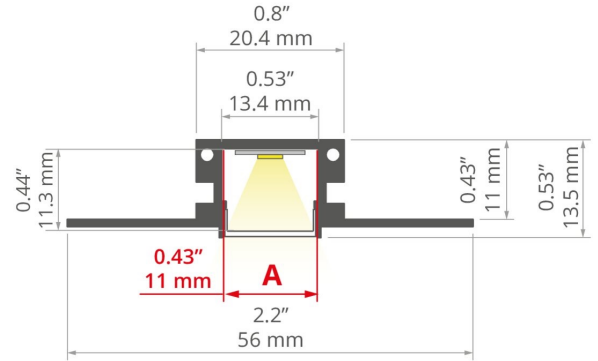

FEATURES

- 56 mm x 13.5 mm plaster-in profile design
- Standard and custom lengths
- Direct lighting distribution
- 3000K, 4000K, tunable white, dim to warm and RGBW
- High lumen efficacy up to 130 lm/W
- CRI90+
- Low-glare polycarbonate diffuser
- Dedicated custom components
- Extruded aluminium channel
- Silver profile finish
- Compact driver
- DALI dimming and Casambi controls
- Plug-and-play wiring for quick installation
- IP20 as standard, IP67 on Request
- 7 year warranty

KLUS Inspiring Solutions

SPECIFICATION

Colour Temperature CCT	3000K 4000K TW D2W RGBW
Installation	Recessed
Distribution	Direct
Diffuser	Opal Clear
Efficacy	Up to 130 lm/W
CRI	90 95
Controls	Fixed Output DALI Casambi
Finish	Silver non-anodised
Dimensions	W 56 mm x H 13.5 mm
Standard Lengths	1000 mm 2005 mm 3010 mm Custom
Operating Voltage	24V
LED Light Source Power	4.8W - 24W
Material	Aluminium
LED Light Source	Max. W 11 mm
Ingress Protection	IP20 IP67
Bending Possibility	No
Lifetime	50,000hrs
Operating Temperature	-25°C ~45°C
Conformity	No UV or IR Emissions, UKCA
Warranty	7 Years
Notes	*Custom lengths available on request, LED light source and lumen efficiency may vary.

DIMENSIONS

PHOTOMETRY

Opal Diffuser

Clear Diffuser

PRODUCT ORDER CODE

EXAMPLE: I-LINE6-S4OSF2005

PREFIX	INSTALLATION	CCT	DIFFUSER	FINISH	DRIVER	LENGTH
I-LINE6 -	R recessed	3 3000K	O frosted opal	S silver	F fixed output	1000 1000 mm
		4 4000K	C clear		D DALI	2005 2005 mm
		TW tunable white			C casambi	3010 3005 mm
		D2W dim2warm				--- custom length*
		RGBW red/green/blue/white				