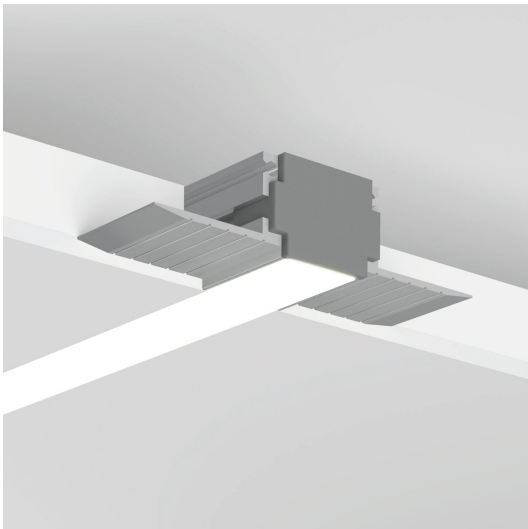

I-LINE 6 – MICRO LINEAR

Our I-LINE range delivers sophisticated low-profile micro-linear luminaires, meticulously crafted to excel in discreet accent lighting applications. With a wealth of custom options, their versatile design seamlessly complements a wide array of interior settings, ensuring a tailored lighting solution for every space.

FEATURES

- 56 mm x 13.5 mm plaster-in profile design
- Standard and custom lengths
- Direct lighting distribution
- 3000K, 4000K, tunable white, dim to warm and RGBW
- High lumen efficacy up to 130 lm/W
- CRI90+
- Low-glare polycarbonate diffuser
- Dedicated custom components
- Extruded aluminium channel
- Silver profile finish
- Compact driver
- DALI dimming and Casambi controls
- Plug-and-play wiring for quick installation
- IP20 as standard, IP67 on Request
- 7 year warranty

KLUS Inspiring Solutions

SPECIFICATION

Colour Temperature CCT	3000K 4000K TW D2W RGBW
Installation	Recessed
Distribution	Direct
Diffuser	Opal Clear
Efficacy	Up to 130 lm/W
CRI	90 95
Controls	Fixed Output DALI Casambi
Finish	Silver non-anodised
Dimensions	W 56 mm x H 13.5 mm
Standard Lengths	1000 mm 2005 mm 3010 mm Custom
Operating Voltage	24V
LED Light Source Power	4.8W - 24W
Material	Aluminium
LED Light Source	Max. W 11 mm
Ingress Protection	IP20 IP67
Bending Possibility	No
Lifetime	50,000hrs
Operating Temperature	-25°C ~45°C
Conformity	No UV or IR Emissions, UKCA
Warranty	7 Years
Notes	*Custom lengths available on request, LED light source and lumen efficiency may vary.

COMPONENTS

O
opal diffuser

C
clear

A
anodised finish

EC
closed end cap

TECH-KA
protective insert

ZM-60
connector

ZM-180
connector