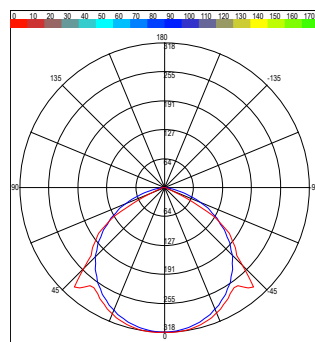

FEATURES

- 56 mm x 13.5 mm plaster-in profile design
- Standard and custom lengths
- Direct lighting distribution
- 3000K, 4000K, tunable white, dim to warm and RGBW
- High lumen efficacy up to 130 lm/W
- CRI90+
- Low-glare polycarbonate diffuser
- Dedicated custom components
- Extruded aluminium channel
- Silver profile finish
- Compact driver
- DALI dimming and Casambi controls
- Plug-and-play wiring for quick installation
- IP20 as standard, IP67 on Request
- 7 year warranty

KLUS Inspiring Solutions

SPECIFICATION

Colour Temperature CCT	3000K 4000K TW D2W RGBW
Installation	Recessed
Distribution	Direct
Diffuser	Opal Clear
Efficacy	Up to 130 lm/W
CRI	90 95
Controls	Fixed Output DALI Casambi
Finish	Silver non-anodised
Dimensions	W 56 mm x H 13.5 mm
Standard Lengths	1000 mm 2005 mm 3010 mm Custom
Operating Voltage	24V
LED Light Source Power	4.8W - 24W
Material	Aluminium
LED Light Source	Max. W 11 mm
Ingress Protection	IP20 IP67
Bending Possibility	No
Lifetime	50,000hrs
Operating Temperature	-25°C ~45°C
Conformity	No UV or IR Emissions, UKCA
Warranty	7 Years
Notes	*Custom lengths available on request, LED light source and lumen efficiency may vary.

DIMENSIONS

PHOTOMETRY

Opal Diffuser

Clear Diffuser

PRODUCT ORDER CODE

EXAMPLE: I-LINE6-S4OSF2005

PREFIX	INSTALLATION	CCT	DIFFUSER	FINISH	DRIVER	LENGTH
I-LINE6 -	R recessed	3 3000K	O frosted opal	S silver	F fixed output	1000 1000 mm
		4 4000K	C clear		D DALI	2005 2005 mm
		TW tunable white			C casambi	3010 3005 mm
		D2W dim2warm				--- custom length*
		RGBW red/green/blue/white				