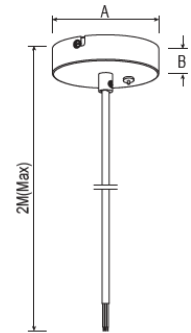

The sturdy aluminium housing guarantees structural integrity and efficient thermal management. With its screwless design and quick buckle assembly, installation is both easy and convenient.

FEATURES

- Surface and suspended
- Direct or direct/indirect light distribution
- Colour temperature options
- Efficacy up to 125 lm/W
- CRI80 or CRI95
- IP20 ingress protection
- Grill optic low glare with UGR <19
- Interchangeable power options
- Standard and continuous lengths
- Painted profile finish
- Extruded aluminium body
- Plug-and-play wiring for quick installation
- Good serviceability with easy access to internal components
- 5 year warranty

SPECIFICATION

Colour Temperature CCT	3000K/ 4000K
Installation	Surface Suspended
Distribution	Direct
Diffuser/Optic	Opal
Luminous Flux	Up to 6600 lm/m
Efficacy	Up to 125 lm/W
CRI	80 95
Beam Angle	80°
Controls	Fixed Output
Finish	White RAL9016 Black RAL9005
Dimensions	W 120 mm x H 59 mm
Standard Lengths	1200 mm 1500 mm
Power	25W - 50W
Mains Voltage	220-240V 50/60 Hz
Material	Aluminium/PC
Ingress Protection	IP20
Impact Rating	IK08
Operating Temperature	-25°C ~45°C
Conformity	No UV or IR Emissions, UKCA, CLASS I
Lifetime	50,000 hrs
Emergency Options	Standard Dali
Weight Per Meter	2.9kg – 4.1kg
Warranty	5 Years

Surface/Wall

A – 104 mm
B – 57 mm
C – 8 mm

Suspended

A – Ø100 mm
B – 25 mm

Continuous System Connector

A – 120 mm
B – 45 mm
C – 41 mm

DIMENSIONS

Profile

A – 1200/1500 mm
B – 120 mm
C – 59 mm

PRODUCT ORDER CODE

EXAMPLE: CASSIO-SD3480AF1200

PREFIX	INSTALLATION	DISTRIBUTION	CCT
CASSIO -	S surface SP suspended	D direct	34 3000K/4000K

CRI	FINISH	DRIVER	LENGTH
80 CRI80	A anodised aluminium	F fixed output	1200 1200 mm
95 CRI95	W white RAL 9016 B black RAL 9005 RAL custom RAL colour		1500 1500 mm --- custom length*