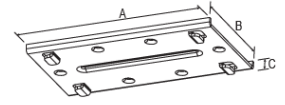

The sturdy aluminium housing guarantees structural integrity and efficient thermal management. With its screwless design and quick buckle assembly, installation is both easy and convenient.

FEATURES

- Surface and suspended
- Direct or direct/indirect light distribution
- Colour temperature options
- Efficacy up to 125 lm/W
- CRI80 or CRI95
- IP20 ingress protection
- Grill optic low glare with UGR <19
- Interchangeable power options
- Standard and continuous lengths
- Painted profile finish
- Extruded aluminium body
- Plug-and-play wiring for quick installation
- Good serviceability with easy access to internal components
- 5 year warranty

SPECIFICATION

Colour Temperature CCT	3000K/ 4000K
Installation	Surface Suspended
Distribution	Direct
Diffuser/Optic	Opal
Luminous Flux	Up to 6600 lm/m
Efficacy	Up to 125 lm/W
CRI	80 95
Beam Angle	80°
Controls	Fixed Output
Finish	White RAL9016 Black RAL9005
Dimensions	W 120 mm x H 59 mm
Standard Lengths	1200 mm 1500 mm
Power	25W - 50W
Mains Voltage	220-240V 50/60 Hz
Material	Aluminium/PC
Ingress Protection	IP20
Impact Rating	IK08
Operating Temperature	-25°C ~45°C
Conformity	No UV or IR Emissions, UKCA, CLASS I
Lifetime	50,000 hrs
Emergency Options	Standard Dali
Weight Per Meter	2.9kg – 4.1kg
Warranty	5 Years

Surface/Wall

A – 104 mm
B – 57 mm
C – 8 mm

Suspended

A – Ø100 mm
B – 25 mm

Continuous System Connector

A – 120 mm
B – 45 mm
C – 41 mm

DIMENSIONS

Profile

A – 1200/1500 mm
B – 120 mm
C – 59 mm

PRODUCT ORDER CODE

EXAMPLE: CASSIO-SD3480AF1200

PREFIX	INSTALLATION	DISTRIBUTION	CCT
CASSIO -	S surface SP suspended	D direct	34 3000K/4000K

CRI	FINISH	DRIVER	LENGTH
80 CRI80	A anodised aluminium	F fixed output	1200 1200 mm
95 CRI95	W white RAL 9016 B black RAL 9005 RAL custom RAL colour		1500 1500 mm --- custom length*