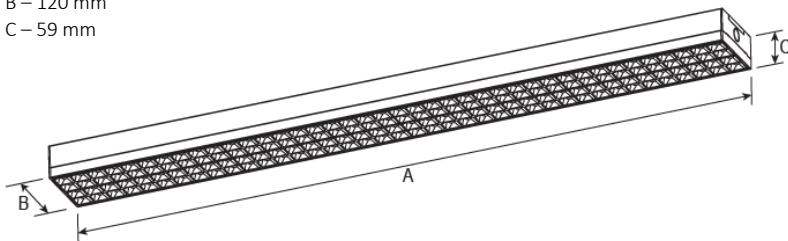

The sturdy aluminium housing guarantees structural integrity and efficient thermal management. With its screwless design and quick buckle assembly, installation is both easy and convenient.

FEATURES

- Surface and suspended
- Direct or direct/indirect light distribution
- Colour temperature options
- Efficacy up to 125 lm/W
- CRI80 or CRI95
- IP20 ingress protection
- Grill optic low glare with UGR <19
- Interchangeable power options
- Standard and continuous lengths
- Painted profile finish
- Extruded aluminium body
- Plug-and-play wiring for quick installation
- Good serviceability with easy access to internal components
- 5 year warranty

SPECIFICATION

Colour Temperature CCT	3000K/ 4000K
Installation	Surface Suspended
Distribution	Direct
Diffuser/Optic	Opal
Luminous Flux	Up to 6600 lm/m
Efficacy	Up to 125 lm/W
CRI	80 95
Beam Angle	80°
Controls	Fixed Output
Finish	White RAL9016 Black RAL9005
Dimensions	W 120 mm x H 59 mm
Standard Lengths	1200 mm 1500 mm
Power	25W - 50W
Mains Voltage	220-240V 50/60 Hz
Material	Aluminium/PC
Ingress Protection	IP20
Impact Rating	IK08
Operating Temperature	-25°C ~45°C
Conformity	No UV or IR Emissions, UKCA, CLASS I
Lifetime	50,000 hrs
Emergency Options	Standard Dali
Weight Per Meter	2.9kg – 4.1kg
Warranty	5 Years

Surface/Wall

A – 104 mm
B – 57 mm
C – 8 mm

Suspended

A – Ø100 mm
B – 25 mm

Continuous System Connector

A – 120 mm
B – 45 mm
C – 41 mm

DIMENSIONS

Profile

A – 1200/1500 mm
B – 120 mm
C – 59 mm

PRODUCT ORDER CODE

EXAMPLE: CASSIO-SD3480AF1200

PREFIX	INSTALLATION	DISTRIBUTION	CCT
CASSIO -	S surface SP suspended	D direct	34 3000K/4000K

CRI	FINISH	DRIVER	LENGTH
80 CRI80	A anodised aluminium	F fixed output	1200 1200 mm
95 CRI95	W white RAL 9016 B black RAL 9005 RAL custom RAL colour		1500 1500 mm --- custom length*