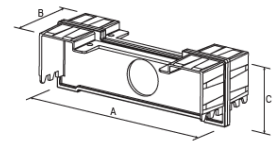

The sturdy aluminium housing guarantees structural integrity and efficient thermal management. With its screwless design and quick buckle assembly, installation is both easy and convenient.

FEATURES

- Surface and suspended
- Direct or direct/indirect light distribution
- Colour temperature options
- Efficacy up to 125 lm/W
- CRI80 or CRI95
- IP20 ingress protection
- Grill optic low glare with UGR <19
- Interchangeable power options
- Standard and continuous lengths
- Painted profile finish
- Extruded aluminium body
- Plug-and-play wiring for quick installation
- Good serviceability with easy access to internal components
- 5 year warranty

SPECIFICATION

Colour Temperature CCT	3000K/ 4000K
Installation	Surface Suspended
Distribution	Direct
Diffuser/Optic	Opal
Luminous Flux	Up to 6600 lm/m
Efficacy	Up to 125 lm/W
CRI	80 95
Beam Angle	80°
Controls	Fixed Output
Finish	White RAL9016 Black RAL9005
Dimensions	W 120 mm x H 59 mm
Standard Lengths	1200 mm 1500 mm
Power	25W - 50W
Mains Voltage	220-240V 50/60 Hz
Material	Aluminium/PC
Ingress Protection	IP20
Impact Rating	IK08
Operating Temperature	-25°C ~45°C
Conformity	No UV or IR Emissions, UKCA, CLASS I
Lifetime	50,000 hrs
Emergency Options	Standard Dali
Weight Per Meter	2.9kg – 4.1kg
Warranty	5 Years

Surface/Wall

A – 104 mm
B – 57 mm
C – 8 mm

Suspended

A – Ø100 mm
B – 25 mm

Continuous System Connector

A – 120 mm
B – 45 mm
C – 41 mm

DIMENSIONS

Profile

A – 1200/1500 mm
B – 120 mm
C – 59 mm

PRODUCT ORDER CODE

EXAMPLE: CASSIO-SD3480AF1200

PREFIX	INSTALLATION	DISTRIBUTION	CCT
CASSIO -	S surface SP suspended	D direct	34 3000K/4000K

CRI	FINISH	DRIVER	LENGTH
80 CRI80	A anodised aluminium	F fixed output	1200 1200 mm
95 CRI95	W white RAL 9016 B black RAL 9005 RAL custom RAL colour		1500 1500 mm --- custom length*