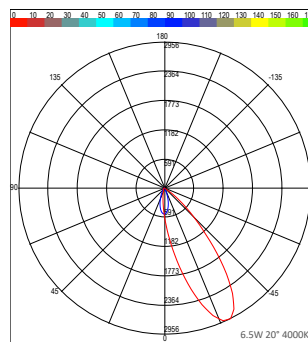

FEATURES

KIERA + is an asymmetric recessed downlight with a sharp, defined cut-off and exceptional consistency across the whole beam width.

- Efficacy up to 110 lm/W
- Low glare wall wash design
- Precision moulded 20° or 40° reflector
- Die-cast aluminium bezel
- Fitted with an integral IP44 protective lens as standard
- Adjustable tilt
- Emergency options available

SPECIFICATION

Luminous Flux	600 – 900 Lumens
Colour Temperature CCT	2700K 3000K 4000K
Power Consumption	6.5W 8W 10W
CRI	80
Efficacy	Up to 110 lm/W
Dimming	Fixed Output SwitchDim DALI Casambi
Beam Angle	20° 40° asymmetric
Operating Voltage	220 – 240V
Finish - Body	White Black
Finish - Baffle	White Black
Installation	Recessed
Dimensions	85 mm x 85 mm x 105 mm
Cut-out Dimensions	81 mm x 81 mm
Material	Aluminium
Ingress Protection	IP20 (front IP44)
Weight	0.3 kg
Lifetime	50,000hrs
Operating Temperature	-25°C ~35°C
Conformity	Thermal Management System No UV or IR Emissions, UKCA
Warranty	5 Years

DIMENSIONS

PRODUCT ORDER CODE

EXAMPLE: KIERAS+/8W/3K/20/FO/WH/WH/ST

PREFIX	WATTAGE	CCT	BEAM ANGLE	DRIVER	FINISH - BODY	FINISH - BAFFLE	EMERGENCY
KIERA S +	6.5W	27K 2700K	20 20° beam angle	FO fixed output	WH white RAL9003	WH white RAL9003	ST standard emergency
	8W	3K 3000K	40 40° beam angle	SW switchdim	BL black RAL9005	BL black RAL 9005	DEM dali emergency
	10W	4K 4000K		DALI DALI dimming			
				CAS casambi			