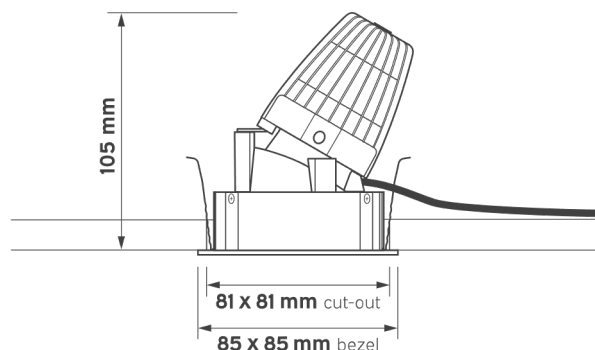

FEATURES

KIERA + is an asymmetric recessed downlight with a sharp, defined cut-off and exceptional consistency across the whole beam width.

- Efficacy up to 110 lm/W
- Low glare wall wash design
- Precision moulded 20° or 40° reflector
- Die-cast aluminium bezel
- Fitted with an integral IP44 protective lens as standard
- Adjustable tilt
- Emergency options available

SPECIFICATION

Luminous Flux	600 – 900 Lumens
Colour Temperature CCT	2700K 3000K 4000K
Power Consumption	6.5W 8W 10W
CRI	80
Efficacy	Up to 110 lm/W
Dimming	Fixed Output SwitchDim DALI Casambi
Beam Angle	20° 40° asymmetric
Operating Voltage	220 – 240V
Finish - Body	White Black
Finish - Baffle	White Black
Installation	Recessed
Dimensions	85 mm x 85 mm x 105 mm
Cut-out Dimensions	81 mm x 81 mm
Material	Aluminium
Ingress Protection	IP20 (front IP44)
Weight	0.3 kg
Lifetime	50,000hrs
Operating Temperature	-25°C ~35°C
Conformity	Thermal Management System No UV or IR Emissions, UKCA
Warranty	5 Years

DIMENSIONS

PRODUCT ORDER CODE

EXAMPLE: KIERAS+/8W/3K/20/FO/WH/WH/ST

PREFIX	WATTAGE	CCT	BEAM ANGLE	DRIVER	FINISH - BODY	FINISH - BAFFLE	EMERGENCY
KIERA S +	6.5W	27K 2700K	20 20° beam angle	FO fixed output	WH white RAL9003	WH white RAL9003	ST standard emergency
	8W	3K 3000K	40 40° beam angle	SW switchdim	BL black RAL9005	BL black RAL 9005	DEM dali emergency
	10W	4K 4000K		DALI DALI dimming			
				CAS casambi			