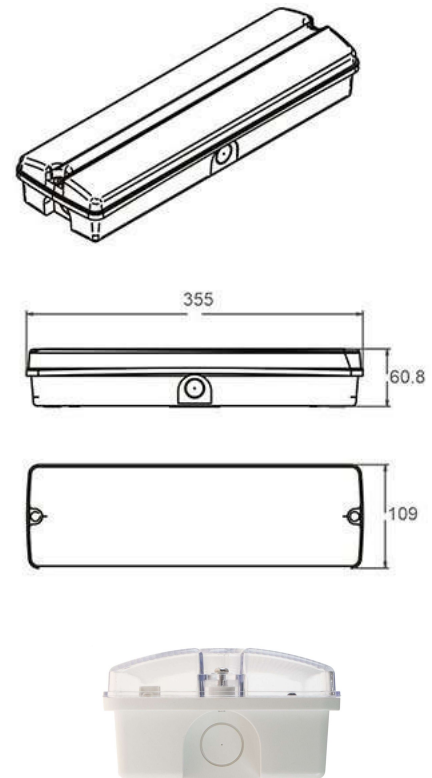

DIMENSIONS