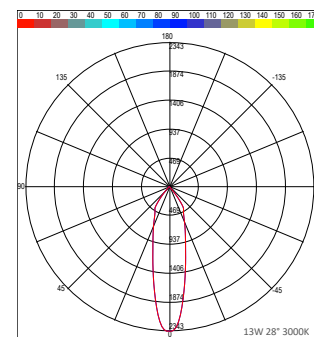

- Spotlight luminaire
- Efficacy up to 86 lm/W
- Alternate fittings without tools
- 90° adjustable tilt, 359° rotational arm
- Black or white finish
- Aluminium housing
- Compact fixed output or DALI dimming
- 48V track system
- UGR 19 compliant, CRI90, IP20

SPECIFICATION

Luminous Flux	520 – 1630 Lumens
UGR	19
Colour Temperature CCT	2700K 3000K 4000K
Power Consumption	6W 13W 19W
CRI	90
Beam Angle	15° 28° 40° 60°
Efficacy	86 lm/W
Dimming	Fixed Output DALI
Input Voltage	48V DC
Lifetime	50,000hrs
Finish	Matt White Matt Black
Installation	Track Mounted
Dimensions	Ø60 mm x 80 mm 120 mm 160 mm
Ingress Protection	IP20
Operating Temperature	-25°C ~50°C
Conformity	Thermal Management System No UV or IR Emissions, UKCA
Warranty	5 Years

DIMENSIONS

PRODUCT ORDER CODE

EXAMPLE: LINK-SPOT/13W/28/3K/DALI/BL

PREFIX	WATTAGE	BEAM ANGLE	CCT	DRIVER	FINISH
LINK-SPOT	6W	15 15° beam angle	27K 2700K	FO fixed output	WH matt white
	13W	28 28° beam angle	3K 3000K	DALI DALI dimming	BL matt black
	19W	40 40° beam angle	4K 4000K		
		60 60° beam angle			