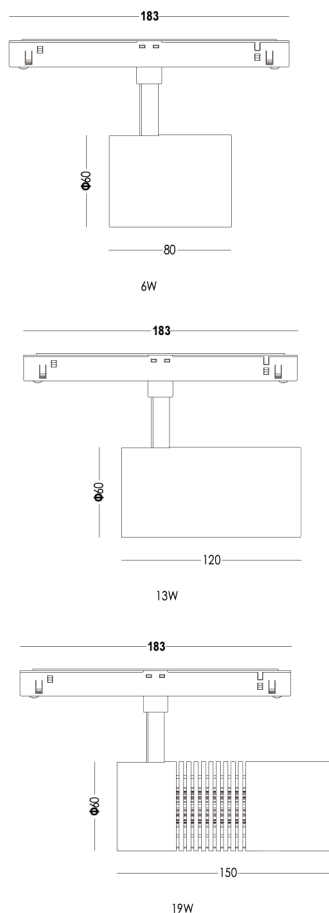

FEATURES

LINK is a compact 48V system that redefines the track lighting concept, offering a minimal design, quick installation and endless lighting configurations. The LINK is perfect for architectural or commercial projects.

- Spotlight luminaire
- Efficacy up to 86 lm/W
- Alternate fittings without tools
- 90° adjustable tilt, 359° rotational arm
- Black or white finish
- Aluminium housing
- Compact fixed output or DALI dimming
- 48V track system
- UGR 19 compliant, CRI90, IP20

SPECIFICATION

Luminous Flux	520 – 1630 Lumens
UGR	19
Colour Temperature CCT	2700K 3000K 4000K
Power Consumption	6W 13W 19W
CRI	90
Beam Angle	15° 28° 40° 60°
Efficacy	86 lm/W
Dimming	Fixed Output DALI
Input Voltage	48V DC
Lifetime	50,000hrs
Finish	Matt White Matt Black
Installation	Track Mounted
Dimensions	Ø60 mm x 80 mm 120 mm 160 mm
Ingress Protection	IP20
Operating Temperature	-25°C ~50°C
Conformity	Thermal Management System No UV or IR Emissions, UKCA
Warranty	5 Years

DIMENSIONS

PRODUCT ORDER CODE

EXAMPLE: LINK-SPOT/13W/28/3K/DALI/BL

PREFIX	WATTAGE	BEAM ANGLE	CCT	DRIVER	FINISH
LINK-SPOT	6W	15 15° beam angle	27K 2700K	FO fixed output	WH matt white
	13W	28 28° beam angle	3K 3000K	DALI DALI dimming	BL matt black
	19W	40 40° beam angle	4K 4000K		
		60 60° beam angle			