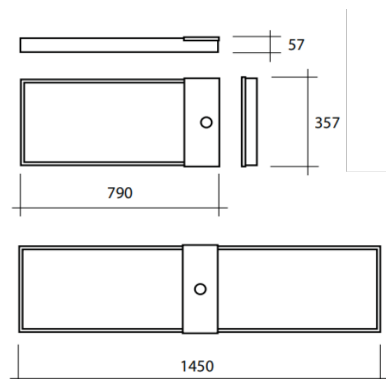

## SPECIFICATION

Luminous Flux	15310 - 30620 Lumens
Colour Temperature CCT	3000K   4000K   5000K
Power Consumption	103W   206W
Efficacy	Up to 148.6 lm/W
Dimming	Fixed Output   SwitchDIM   DALI
Lifetime	50,000hrs
Finish	White
Installation	Surface
Dimensions – 103W	790 mm x 357 mm x 57 mm
Dimensions – 206W	1450 mm x 357 mm x 57 mm
Emergency Option	Standard Integral Emergency
Ingress Protection	IP20
Diffuser	Clear
Material	Aluminium
Weight	5.7 – 6.1 kg
Operating Temperature	-25°C ~ 50°C
Conformity	Thermal Management System No UV or IR Emissions, UKCA
Warranty	5 Years

## DIMENSIONS

## PRODUCT ORDER CODE

CODE	WATTAGE	DIMENSIONS	CCT	WEIGHT	CURRENT	LUMINAIRE LUMENS	REPLACES
LEVI/103W/3K	103W	790 mm x 357 mm x 57 mm	3000K	5.7 KG	59A 176µs	18012	250W /400 SON/MH
LEVI/103W/4K	103W	790 mm x 357 mm x 57 mm	4000K	5.7 KG	59A 176µs	18012	250W /400 SON/MH
LEVI/103W/5K	103W	790 mm x 357 mm x 57 mm	5000K	5.7 KG	59A 176µs	18012	250W /400 SON/MH
LEVI/206W/3K	206W	1450 mm x 357 mm x 57 mm	3000K	6.1 KG	108A 176µs	30620	600W MH
LEVI/206W/4K	206W	1450 mm x 357 mm x 57 mm	4000K	6.1 KG	108A 176µs	30620	600W MH
LEVI/206W/5K	206W	1450 mm x 357 mm x 57 mm	5000K	6.1 KG	108A 176µs	30620	600W MH