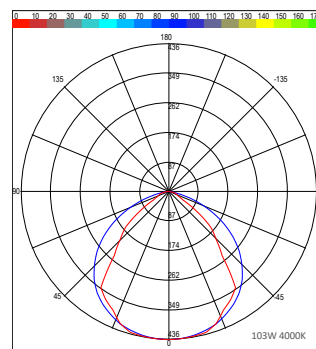

## SPECIFICATION

Luminous Flux	15310 - 30620 Lumens
Colour Temperature CCT	3000K   4000K   5000K
Power Consumption	103W   206W
Efficacy	Up to 148.6 lm/W
Dimming	Fixed Output   SwitchDIM   DALI
Lifetime	50,000hrs
Finish	White
Installation	Surface
Dimensions – 103W	790 mm x 357 mm x 57 mm
Dimensions – 206W	1450 mm x 357 mm x 57 mm
Emergency Option	Standard Integral Emergency
Ingress Protection	IP20
Diffuser	Clear
Material	Aluminium
Weight	5.7 – 6.1 kg
Operating Temperature	-25°C ~ 50°C
Conformity	Thermal Management System No UV or IR Emissions, UKCA
Warranty	5 Years

## DIMENSIONS

## PRODUCT ORDER CODE

CODE	WATTAGE	DIMENSIONS	CCT	WEIGHT	CURRENT	LUMINAIRE LUMENS	REPLACES
LEVI/103W/3K	103W	790 mm x 357 mm x 57 mm	3000K	5.7 KG	59A 176µs	18012	250W /400 SON/MH
LEVI/103W/4K	103W	790 mm x 357 mm x 57 mm	4000K	5.7 KG	59A 176µs	18012	250W /400 SON/MH
LEVI/103W/5K	103W	790 mm x 357 mm x 57 mm	5000K	5.7 KG	59A 176µs	18012	250W /400 SON/MH
LEVI/206W/3K	206W	1450 mm x 357 mm x 57 mm	3000K	6.1 KG	108A 176µs	30620	600W MH
LEVI/206W/4K	206W	1450 mm x 357 mm x 57 mm	4000K	6.1 KG	108A 176µs	30620	600W MH
LEVI/206W/5K	206W	1450 mm x 357 mm x 57 mm	5000K	6.1 KG	108A 176µs	30620	600W MH