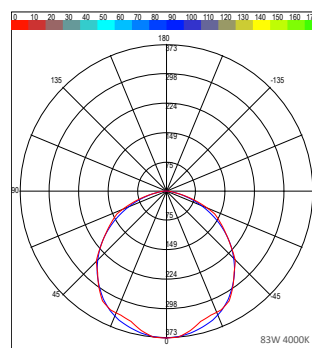

## SPECIFICATION

Luminous Flux	11611 – 21264 Lumens
Colour Temperature CCT	3000K   4000K   5000K
Power Consumption	83W   103W   128W   152W
Efficacy	139 lm/W
Dimming	Fixed Output   SwitchDIM   DALI
Lifetime	50,000hrs
Finish	White   Black
Installation	Surface
Dimensions	145 mm x 835 mm x 340 mm
Emergency Option	Standard Integral Emergency
Ingress Protection	IP20
Material	Mild Steel
Weight	5.3 – 6.1 kg
Operating Temperature	-25°C ~ 50°C
Conformity	Thermal Management System No UV or IR Emissions, UKCA
Warranty	5 Years

## DIMENSIONS

## PRODUCT ORDER CODE

CODE	WATTAGE	DIMENSIONS	CCT	WEIGHT	CURRENT	LUMINAIRE LUMENS	REPLACES
ACE/83W/4K	83W	145 mm x 835 mm x 340 mm	4000K	5.3 KG	59A 176µs	11611	250W MH
ACE/103W/4K	103W	145 mm x 835 mm x 340 mm	4000K	5.7 KG	59A 176µs	14409	250W SON
ACE/128W/4K	128W	145 mm x 835 mm x 340 mm	4000K	5.8 KG	59A 176µs	17906	250W MH
ACE/152W/4K	152W	145 mm x 835 mm x 340 mm	4000K	6.1 KG	108A 176µs	21264	400W MH/SON