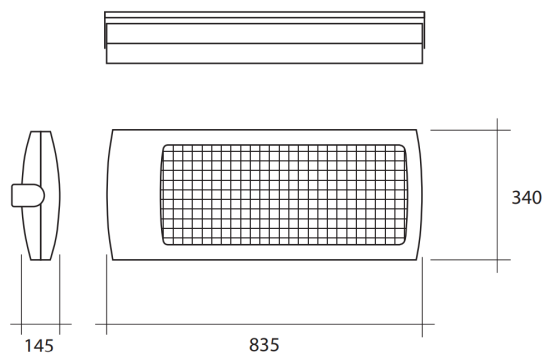

- Colour temperature choice
- Efficacy up to 139 lm/W
- Mild steel + wire guard
- Glare reduction
- Compact driver
- Dimming and emergency options
- IP20

## SPECIFICATION

Luminous Flux	11611 – 21264 Lumens
Colour Temperature CCT	3000K   4000K   5000K
Power Consumption	83W   103W   128W   152W
Efficacy	139 lm/W
Dimming	Fixed Output   SwitchDIM   DALI
Lifetime	50,000hrs
Finish	White   Black
Installation	Surface
Dimensions	145 mm x 835 mm x 340 mm
Emergency Option	Standard Integral Emergency
Ingress Protection	IP20
Material	Mild Steel
Weight	5.3 – 6.1 kg
Operating Temperature	-25°C ~ 50°C
Conformity	Thermal Management System No UV or IR Emissions, UKCA
Warranty	5 Years

## DIMENSIONS

## PRODUCT ORDER CODE

CODE	WATTAGE	DIMENSIONS	CCT	WEIGHT	CURRENT	LUMINAIRE LUMENS	REPLACES
ACE/83W/4K	83W	145 mm x 835 mm x 340 mm	4000K	5.3 KG	59A 176µs	11611	250W MH
ACE/103W/4K	103W	145 mm x 835 mm x 340 mm	4000K	5.7 KG	59A 176µs	14409	250W SON
ACE/128W/4K	128W	145 mm x 835 mm x 340 mm	4000K	5.8 KG	59A 176µs	17906	250W MH
ACE/152W/4K	152W	145 mm x 835 mm x 340 mm	4000K	6.1 KG	108A 176µs	21264	400W MH/SON