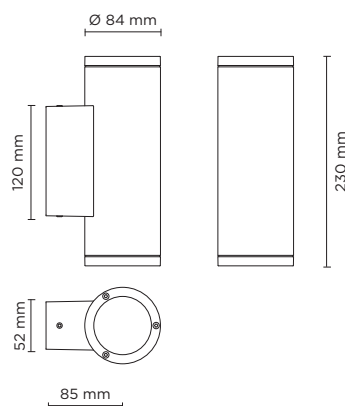

## TECH MINI 02 ROUND GU10

Round up&down luminaire for outdoor installation on a façade/wall. Phosphochromatised and polyester powder coated die-cast copper-free aluminium body, tempered safety glass, moulded silicone gasket and stainless steel screws. GU10 LED / halogen. IP65 rating.

**Technical features**

**Technical data**

Wattage	50 WATT MAX
IP Rating	IP65
IK Rating	IK08
Material	High corrosion resistance die-cast copper-free aluminum body
Coating	Polyester powder coating with phosphochromating pre-finish
Screws	Stainless steel
Socket	Double GU10 base, MAX 50W
Gasket	Silicone rubber
Glass	Tempered
Gross weight	1,30 Kg