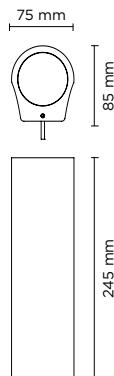

TECH EVO MEDIUM 02

Up & down wall applique for outdoor installation. Phospho-chromatised and polyester powder coated copper-free extruded aluminium body, tempered safety glass, moulded silicone gasket and stainless steel screws. Built-in LED driver 220-240V 50-60Hz, with 2 x 1 COB CREE "CXB 1512" LED. IP 65 rating.

light source	light beam options	lumen output (lm)	lumin. efficacy (lm/w)
3000°K warm-white			
cob led	14°	2 x 1.951	130.06
cob led	35°	2 x 1.850	123.33
cob led	55°	2 x 1.800	120.00
4000°K neutral-white			
cob led	14°	2 x 2.240	149.33
cob led	35°	2 x 2.131	142.06
cob led	55°	2 x 2.046	136.40

Finish color options:

- Textured Grey
RAL 9006
- Anthracite Grey
RAL 7016
- Matt Black
(on request)

Technical features

Technical data

Wattage	30 WATT
IP Rating	IP65
IK Rating	IK09
Material	High corrosion resistance extruded copper-free aluminum body
Coating	Polyester powder coating with phosphochromating pre-finish
Light source	NR. 2 x 1 COB CREE "CXB 1512" LED
Screws	Stainless steel
Transformer	Electronic power supply 220/240V 50/60Hz built-in
Cable gland	M16 rubber grommet
Gasket	Silicone rubber
Glass	Tempered
Power cable	1 mt. neoprene power cable included
Gross weight	3,50 Kg