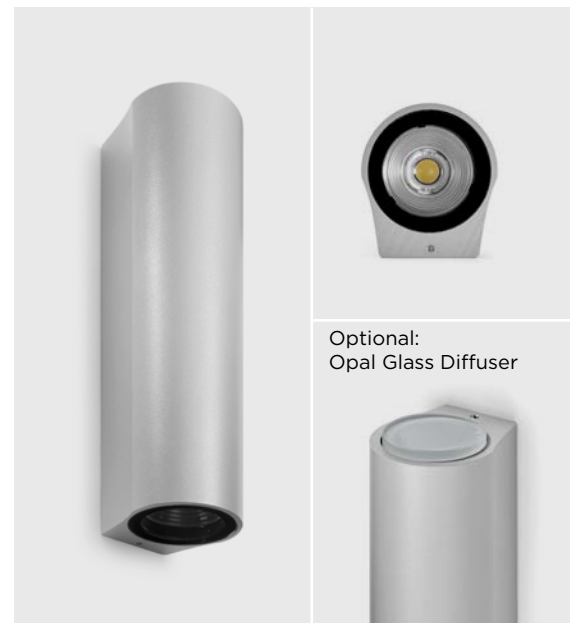

TECH EVO MEDIUM 02

Up & down wall applique for outdoor installation. Phospho-chromatised and polyester powder coated copper-free extruded aluminium body, tempered safety glass, moulded silicone gasket and stainless steel screws. Built-in LED driver 220-240V 50-60Hz, with 2 x 1 COB CREE "CXB 1512" LED. IP 65 rating.

Finish color options:

- Textured Grey
RAL 9006
- Anthracite Grey
RAL 7016
- Matt Black
(on request)

Technical features

Technical data

Wattage	30 WATT
IP Rating	IP65
IK Rating	IK09
Material	High corrosion resistance extruded copper-free aluminum body
Coating	Polyester powder coating with phosphochromating pre-finish
Light source	NR. 2 x 1 COB CREE "CXB 1512" LED
Screws	Stainless steel
Transformer	Electronic power supply 220/240V 50/60Hz built-in
Cable gland	M16 rubber grommet
Gasket	Silicone rubber
Glass	Tempered
Power cable	1 mt. neoprene power cable included
Gross weight	3,50 Kg

Optional:
Opal Glass Diffuser