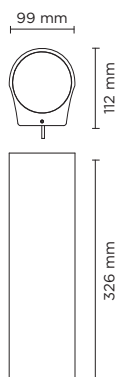

## TECH EVO MEDIUM 01

Wall applique, to be mounted on an outdoor façade/wall, with one side light distribution. Phospho-chromatised and polyester powder coated copper-free extruded aluminium body, tempered safety glass, moulded silicone gasket and stainless steel screws. Built-in LED driver 220-240V 50-60Hz, with 1 COB CREE "CXB 1512" LED. IP 65 rating.

### Technical data

Wattage	15 WATT
IP Rating	IP65
IK Rating	IK09
Material	High corrosion resistance extruded copper-free aluminum body
Coating	Polyester powder coating with phosphochromating pre-finish
Light source	NR. 1 COB CREE "CXB 1512" LED
Screws	Stainless steel
Transformer	Electronic power supply 220/240V 50/60Hz built-in
Cable gland	M16 rubber grommet
Gasket	Silicone rubber
Glass	Tempered
Power cable	1 mt. neoprene power cable included
Gross weight	3,50 Kg

light source	light beam options	lumen output (lm)	lumin. efficacy (lm/w)
<b>3000°K warm-white</b>			
cob led	14°	1.951	130.06
cob led	35°	1.850	123.33
cob led	55°	1.800	120.00
<b>4000°K neutral-white</b>			
cob led	14°	2.240	149.33
cob led	35°	2.131	142.06
cob led	55°	2.046	136.40