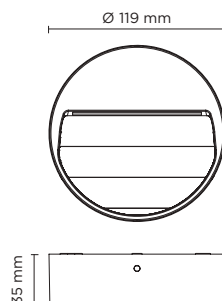

## SURF MINI ROUND

Round wall surface-mounted luminaire for outdoor installation on a wall, no recess needed. Phospho-chromatised and polyester powder coated die-cast copper-free aluminium body, tempered safety glass, moulded silicone gasket and stainless steel screws. Built-in LED driver 220-240V 50-60Hz, with 6 mid-power CREE XH-G LED. IP65 rating.