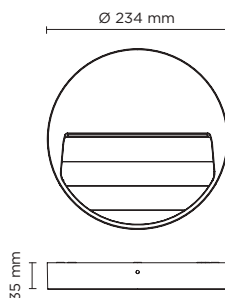

SURF MEDIUM ROUND

Round wall surface-mounted luminaire for outdoor installation on a wall, no recess needed. Phospho-chromatised and polyester powder coated die-cast copper-free aluminium body, tempered safety glass, moulded silicone gasket and stainless steel screws. Built-in LED driver 220-240V 50-60Hz, with 14 mid-power CREE XH-G LED. IP65 rating.