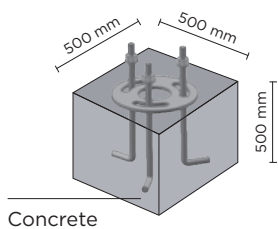

SECTOR 1000

1.000mm height bollard, round shape, for outdoor surface installation, from 1 to 4 light window, phospho-chromatised and polyester powder coated extruded copper-free aluminium body, opaline tempered glass, moulded silicone gasket and stainless steel screws. Built-in LED driver 220-240V 50-60Hz, with NR. 1 x CREEXHP70 LED. IP66 rating.

Base Plate

Technical features

Technical data

IP Rating	IP66
IK Rating	IK10
Material	High corrosion resistance extruded copper-free aluminum body
Coating	Polyester powder coating with phosphochromating pre-finish
Screws	Stainless steel
Transformer	Electrical power supply 220/240V 50/60Hz built-in
Gasket	Silicone rubber
Glass	Tempered
Power cable:	1 meter included
Gross weight	Kg 8,00