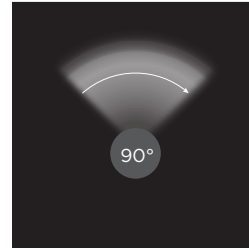

SECTOR 1000

1.000mm height bollard, round shape, for outdoor surface installation, from 1 to 4 light window, phospho-chromatised and polyester powder coated extruded copper-free aluminium body, opaline tempered glass, moulded silicone gasket and stainless steel screws. Built-in LED driver 220-240V 50-60Hz, with NR. 1 x CREEXHP70 LED. IP66 rating.

Base Plate

Technical features

Technical data

IP Rating	IP66
IK Rating	IK10
Material	High corrosion resistance extruded copper-free aluminum body
Coating	Polyester powder coating with phosphochromating pre-finish
Screws	Stainless steel
Transformer	Electrical power supply 220/240V 50/60Hz built-in
Gasket	Silicone rubber
Glass	Tempered
Power cable:	1 meter included
Gross weight	Kg 8,00

SECTOR 1000 01 - 6 WATT 220-240V 50-60 HZ

light source*	light beam options	lumen output (lm)	lumin. efficacy (lm/w)
3000°K warm-white			
high power led	90°	533	88.83
4000°K neutral-white			
high power led	90°	550	91.66

Colors options

-  Textured Grey
RAL 9006
-  Anthracite Grey
RAL 7016
-  Matt Black
(on request)

SECTOR 1000 02 - 12 WATT 220-240V 50-60 HZ

light source*	light beam options	lumen output (lm)	lumin. efficacy (lm/w)
3000°K warm-white			
high power led	180° or 90° + 90°	1.067	88.92
4000°K neutral-white			
high power led	180° or 90° + 90°	1.100	91.66