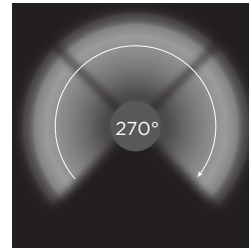

SECTOR 1000

1.000mm height bollard, round shape, for outdoor surface installation, from 1 to 4 light window, phospho-chromatised and polyester powder coated extruded copper-free aluminium body, opaline tempered glass, moulded silicone gasket and stainless steel screws. Built-in LED driver 220-240V 50-60Hz, with NR. 1 x CREEXHP70 LED. IP66 rating.

Colors options

-  Textured Grey
RAL 9006
-  Anthracite Grey
RAL 7016
-  Matt Black
(on request)

SECTOR 1000 02 - 12 WATT 220-240V 50-60 HZ

light source*	light beam options	lumen output (lm)	lumin. efficacy (lm/w)
3000°K warm-white			
high power led	180° or 90° + 90°	1.067	88.92
4000°K neutral-white			
high power led	180° or 90° + 90°	1.100	91.66

Colors options

-  Textured Grey
RAL 9006
-  Anthracite Grey
RAL 7016
-  Matt Black
(on request)

SECTOR 1000 03 - 18 WATT 220-240V 50-60 HZ

light source*	light beam options	lumen output (lm)	lumin. efficacy (lm/w)
3000°K warm-white			
high power led	270°	1.600	88.88
4000°K neutral-white			
high power led	270°	1.650	91.66

Colors options

-  Textured Grey
RAL 9006
-  Anthracite Grey
RAL 7016
-  Matt Black
(on request)

SECTOR 1000 04 - 24 WATT 220-240V 50-60 HZ

light source*	light beam options	lumen output (lm)	lumin. efficacy (lm/w)
3000°K warm-white			
high power led	360°	2.134	88.91
4000°K neutral-white			
high power led	360°	2.200	91.66