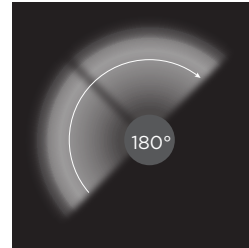

SECTOR 1000

1.000mm height bollard, round shape, for outdoor surface installation, from 1 to 4 light window, phospho-chromatised and polyester powder coated extruded copper-free aluminium body, opaline tempered glass, moulded silicone gasket and stainless steel screws. Built-in LED driver 220-240V 50-60Hz, with NR. 1 x CREEXHP70 LED. IP66 rating.

SECTOR 1000 01 - 6 WATT 220-240V 50-60 HZ

light source*	light beam options	lumen output (lm)	lumin. efficacy (lm/w)
3000°K warm-white			
high power led	90°	533	88.83
4000°K neutral-white			
high power led	90°	550	91.66

Colors options

-  Textured Grey
RAL 9006
-  Anthracite Grey
RAL 7016
-  Matt Black
(on request)

SECTOR 1000 02 - 12 WATT 220-240V 50-60 HZ

light source*	light beam options	lumen output (lm)	lumin. efficacy (lm/w)
3000°K warm-white			
high power led	180° or 90° + 90°	1.067	88.92
4000°K neutral-white			
high power led	180° or 90° + 90°	1.100	91.66

Colors options

-  Textured Grey
RAL 9006
-  Anthracite Grey
RAL 7016
-  Matt Black
(on request)

SECTOR 1000 03 - 18 WATT 220-240V 50-60 HZ

light source*	light beam options	lumen output (lm)	lumin. efficacy (lm/w)
3000°K warm-white			
high power led	270°	1.600	88.88
4000°K neutral-white			
high power led	270°	1.650	91.66