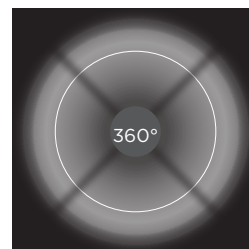

SECTOR 1000

1.000mm height bollard, round shape, for outdoor surface installation, from 1 to 4 light window, phospho-chromatised and polyester powder coated extruded copper-free aluminium body, opaline tempered glass, moulded silicone gasket and stainless steel screws. Built-in LED driver 220-240V 50-60Hz, with NR. 1 x CREEXHP70 LED. IP66 rating.

Colors options

-  Textured Grey
RAL 9006
-  Anthracite Grey
RAL 7016
-  Matt Black
(on request)

SECTOR 1000 02 - 12 WATT 220-240V 50-60 HZ

light source*	light beam options	lumen output (lm)	lumin. efficacy (lm/w)
3000°K warm-white			
high power led	180° or 90° + 90°	1.067	88.92
4000°K neutral-white			
high power led	180° or 90° + 90°	1.100	91.66

Colors options

-  Textured Grey
RAL 9006
-  Anthracite Grey
RAL 7016
-  Matt Black
(on request)

SECTOR 1000 03 - 18 WATT 220-240V 50-60 HZ

light source*	light beam options	lumen output (lm)	lumin. efficacy (lm/w)
3000°K warm-white			
high power led	270°	1.600	88.88
4000°K neutral-white			
high power led	270°	1.650	91.66

Colors options

-  Textured Grey
RAL 9006
-  Anthracite Grey
RAL 7016
-  Matt Black
(on request)

SECTOR 1000 04 - 24 WATT 220-240V 50-60 HZ

light source*	light beam options	lumen output (lm)	lumin. efficacy (lm/w)
3000°K warm-white			
high power led	360°	2.134	88.91
4000°K neutral-white			
high power led	360°	2.200	91.66