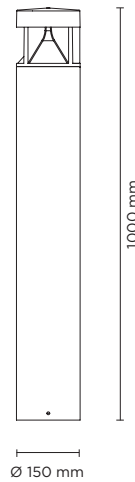

SECTOR 1000

1.000mm height bollard, round shape, for outdoor surface installation, from 1 to 4 light window, phospho-chromatised and polyester powder coated extruded copper-free aluminium body, opaline tempered glass, moulded silicone gasket and stainless steel screws. Built-in LED driver 220-240V 50-60Hz, with NR. 1 x CREEXHP70 LED. IP66 rating.

Base Plate

Technical features

Technical data

IP Rating	IP66
IK Rating	IK10
Material	High corrosion resistance extruded copper-free aluminum body
Coating	Polyester powder coating with phosphochromating pre-finish
Screws	Stainless steel
Transformer	Electrical power supply 220/240V 50/60Hz built-in
Gasket	Silicone rubber
Glass	Tempered
Power cable:	1 meter included
Gross weight	Kg 8,00

SECTOR 1000 01 - 6 WATT 220-240V 50-60 HZ

light source*	light beam options	lumen output (lm)	lumin. efficacy (lm/w)
3000°K warm-white			
high power led	90°	533	88.83
4000°K neutral-white			
high power led	90°	550	91.66