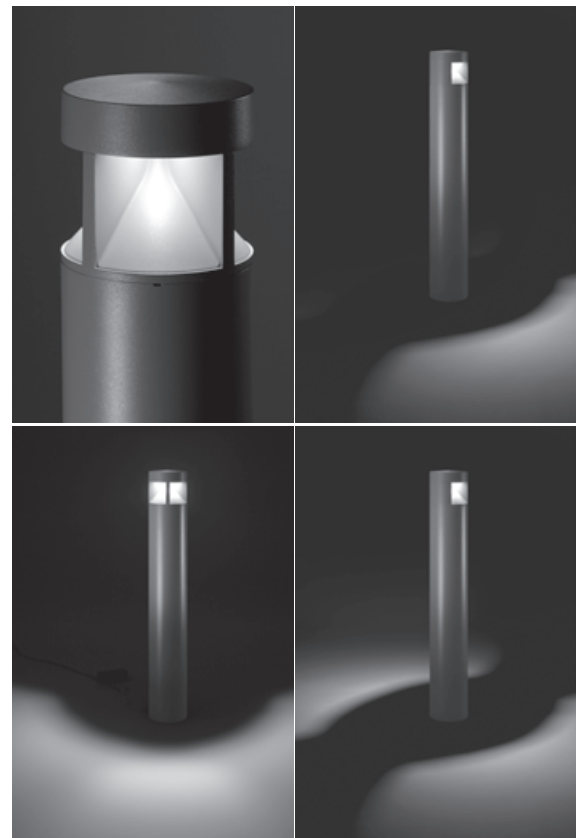

SECTOR 1000

1.000mm height bollard, round shape, for outdoor surface installation, from 1 to 4 light window, phospho-chromatised and polyester powder coated extruded copper-free aluminium body, opaline tempered glass, moulded silicone gasket and stainless steel screws. Built-in LED driver 220-240V 50-60Hz, with NR. 1 x CREEXHP70 LED. IP66 rating.

Base Plate

Technical features

Technical data

IP Rating	IP66
IK Rating	IK10
Material	High corrosion resistance extruded copper-free aluminum body
Coating	Polyester powder coating with phosphochromating pre-finish
Screws	Stainless steel
Transformer	Electrical power supply 220/240V 50/60Hz built-in
Gasket	Silicone rubber
Glass	Tempered
Power cable:	1 meter included
Gross weight	Kg 8,00

Colors options

-  Textured Grey
RAL 9006
-  Anthracite Grey
RAL 7016
-  Matt Black
(on request)

SECTOR 1000 02 - 12 WATT 220-240V 50-60 HZ

light source*	light beam options	lumen output (lm)	lumin. efficacy (lm/w)
3000°K warm-white			
high power led	180° or 90° + 90°	1.067	88.92
4000°K neutral-white			
high power led	180° or 90° + 90°	1.100	91.66

Colors options

-  Textured Grey
RAL 9006
-  Anthracite Grey
RAL 7016
-  Matt Black
(on request)

SECTOR 1000 03 - 18 WATT 220-240V 50-60 HZ

light source*	light beam options	lumen output (lm)	lumin. efficacy (lm/w)
3000°K warm-white			
high power led	270°	1.600	88.88
4000°K neutral-white			
high power led	270°	1.650	91.66