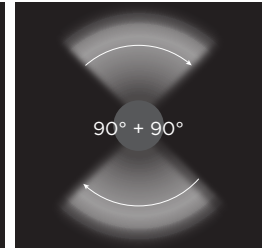

Base Plate

Technical features

Technical data

IP Rating	IP66
IK Rating	IK10
Material	High corrosion resistance extruded copper-free aluminum body
Coating	Polyester powder coating with phosphochromating pre-finish
Screws	Stainless steel
Transformer	Electrical power supply 220/240V 50/60Hz built-in
Gasket	Silicone rubber
Glass	Tempered
Power cable:	1 meter included
Gross weight	Kg 8,00

SECTOR 1000 01 - 6 WATT 220-240V 50-60 HZ

light source*	light beam options	lumen output (lm)	lumin. efficacy (lm/w)
3000°K warm-white			
high power led	90°	533	88.83
4000°K neutral-white			
high power led	90°	550	91.66

Colors options

-  Textured Grey
RAL 9006
-  Anthracite Grey
RAL 7016
-  Matt Black
(on request)

SECTOR 1000 02 - 12 WATT 220-240V 50-60 HZ

light source*	light beam options	lumen output (lm)	lumin. efficacy (lm/w)
3000°K warm-white			
high power led	180° or 90° + 90°	1.067	88.92
4000°K neutral-white			
high power led	180° or 90° + 90°	1.100	91.66

Colors options

-  Textured Grey
RAL 9006
-  Anthracite Grey
RAL 7016
-  Matt Black
(on request)

SECTOR 1000 03 - 18 WATT 220-240V 50-60 HZ

light source*	light beam options	lumen output (lm)	lumin. efficacy (lm/w)
3000°K warm-white			
high power led	270°	1.600	88.88
4000°K neutral-white			
high power led	270°	1.650	91.66