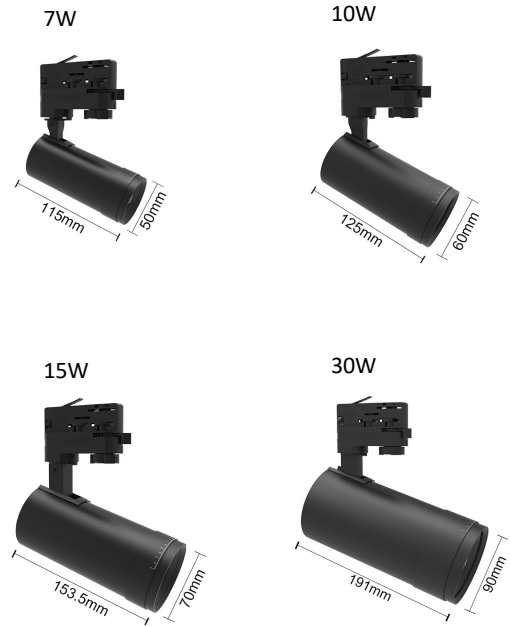

FEATURES

The CORA ZOOM is a contemporary track light, featuring an adjustable beam angle for precision control and a high-efficiency light source that offers up to 90 LM/CW ensuring a professional look with high visual comfort. Compatible with a fixed output, Triac dimming or three-phase/DALI track systems.

- Efficacy up to 85-90 lm/W
- High-efficiency CRI90 light source
- 10° - 60° adjustable beam angle and colour temperature options
- 90° adjustable tilt, 355° rotational arm

SPECIFICATION

Luminous Flux	Up to 2400 Lumens
Beam Angle	10° - 60°
Colour Temperature CCT	2700K 3000K 4000K 5000K 6000K
Power Consumption	7W 10W 15W 30W
CRI	90
Efficacy	85-90 lm/W
Light Source	COB
MacAdam Ellipse	>3
Dimming	Fixed Output 1-10V Triac DALI
Operating Voltage	220 – 240V 50/60Hz
Output Voltage	DC36V
Lifetime	50,000hrs
Finish	White Black
Installation	Track Mounted
Diameter Dimensions	∅ 50 60 70 90 mm
Ingress Protection	IP20
Material	Aluminium
Weight	0.5 - 1.7Kg
Operating Temperature	-25°C ~45°C
Accessories	Colour Filters Honeycomb Louvre Wall Washer Screen Anti Glare Screen
Conformity	No UV or IR Emissions, UKCA
Warranty	5 Years

DIMENSIONS

PRODUCT ORDER CODE

EXAMPLE: CORA-T/7W/3K/10-60/FO/BL/HL

PREFIX	WATTAGE / LUMENS	CCT	BEAM ANGLE	DRIVER	FINISH	ACCESSORIES
CORA-T	7W	27K 2700K	10-60 10°-60° beam angle	FO fixed output	WH white	HL Honeycomb Louvre
	10W	3K 3000K		T triac dimming	BL black	WW wall washer screen
	15W	4K 4000K		DALI DALI dimming		C colour filter
	30W	5K 5000K		10 1-10V		G anti glare screen
		6K 6000K				