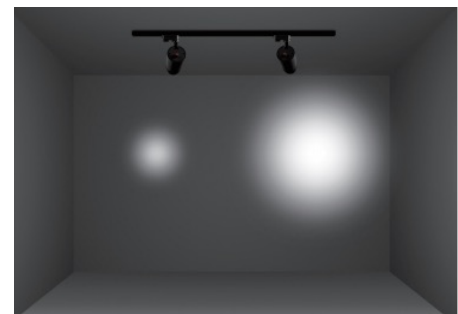

FEATURES

The CORA ZOOM is a contemporary track light, featuring an adjustable beam angle for precision control and a high-efficiency light source that offers up to 90 LM/CW ensuring a professional look with high visual comfort. Compatible with a fixed output, Triac dimming or three-phase/DALI track systems.

- Efficacy up to 85-90 lm/W
- High-efficiency CRI90 light source
- 10° - 60° adjustable beam angle and colour temperature options
- 90° adjustable tilt, 355° rotational arm

SPECIFICATION

Luminous Flux	Up to 2400 Lumens
Beam Angle	10° - 60°
Colour Temperature CCT	2700K 3000K 4000K 5000K 6000K
Power Consumption	7W 10W 15W 30W
CRI	90
Efficacy	85-90 lm/W
Light Source	COB
MacAdam Ellipse	>3
Dimming	Fixed Output 1-10V Triac DALI
Operating Voltage	220 – 240V 50/60Hz
Output Voltage	DC36V
Lifetime	50,000hrs
Finish	White Black
Installation	Track Mounted
Diameter Dimensions	∅ 50 60 70 90 mm
Ingress Protection	IP20
Material	Aluminium
Weight	0.5 - 1.7Kg
Operating Temperature	-25°C ~45°C
Accessories	Colour Filters Honeycomb Louvre Wall Washer Screen Anti Glare Screen
Conformity	No UV or IR Emissions, UKCA
Warranty	5 Years

DIMENSIONS

PRODUCT ORDER CODE

EXAMPLE: CORA-T/7W/3K/10-60/FO/BL/HL

PREFIX	WATTAGE / LUMENS	CCT	BEAM ANGLE	DRIVER	FINISH	ACCESSORIES
CORA-T	7W	27K 2700K	10-60 10°-60° beam angle	FO fixed output	WH white	HL Honeycomb Louvre
	10W	3K 3000K		T triac dimming	BL black	WW wall washer screen
	15W	4K 4000K		DALI DALI dimming		C colour filter
	30W	5K 5000K		10 1-10V		G anti glare screen
		6K 6000K				