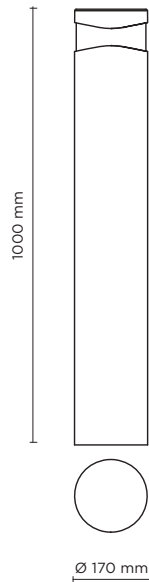

BOULEVARD 03 360

1000mm height bollard, round shape, for outdoor surface installation, 360° light emission, phosphochromatised and polyester powder coated die-cast copper-free aluminium body, polycarbonate diffuser, moulded silicone gasket and stainless steel screws. Anchorage bolts included. Built-in LED driver 220-240V 50-60Hz, with 24 CREE XH-G mid-power LED.
IP65 rating.

light source*	light beam options	lumen output (lm)	lumin. efficacy (lm/w)
3000°K warm-white			
mid power led	<input checked="" type="radio"/> 360°	1.600	84.21

* Other light colors available on request: Neutral-white

Technical data

Wattage	18 WATT
IP Rating	IP65
IK Rating	IK10
Material	High corrosion resistance die-cast copper-free aluminum body and frame.
Coating	Polyester powder coating with phosphochromating pre-finish
Light source	NR. 24 CREE XH-G mid-power LED
Screws	Stainless steel
Transformer	Electronic power supply 220/240V 50/60Hz built-in
Gasket	Silicone rubber
Diffuser	Polycarbonate diffuser
	Anchorage unit included
Gross weight	7,20 Kg