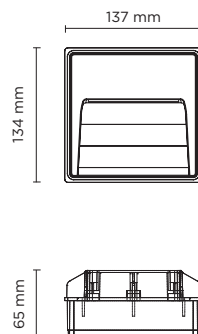

SURF RECESS MINI

Square wall-recessed luminaire for outdoor installation, phospho-chromatised and polyester powder coated extruded copper-free aluminium body, tempered frosted glass diffuser, moulded silicone gaskets, polypropylene housing for recess. Built-in LED driver 220-240V 50-60Hz, with 6 CREE XH-G mid-power LED. IP65 rating.

light source	light beam options	lumen output (lm)	lumin. efficacy (lm/w)
3000°K warm-white			
mid power led	 floor washer 180°	350	87.50
4000°K neutral-white			
mid power led	 floor washer 180°	360	90.00

Finish color options:

-  Textured Grey RAL 9006
-  Anthracite Grey RAL 7016
-  Matt Black (on request)

Technical features

Technical data

Wattage	4 WATT
IP Rating	IP65
IK Rating	IK08
Material	High corrosion resistance die-cast copper-free aluminum body
Coating	Polyester powder coating with phosphochromating pre-finish
Light source	NR. 6 x CREE XH-G LED
Screws	Stainless steel
Transformer	Electrical power supply 220/240V 50/60Hz built-in
Gasket	Silicone rubber
Glass	Tempered
Cable gland	M12 rubber grommet
Power cable	0.10 mt power cable included
Gross weight	0,70 Kg
Included	Polypropylene housing for recess