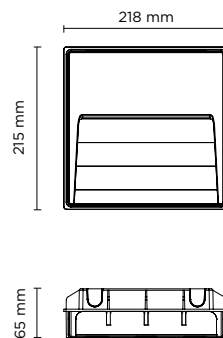

## SURF RECESS MEDIUM

Square wall-recessed luminaire for outdoor installation, phospho-chromatised and polyester powder coated extruded copper-free aluminium body, tempered frosted glass diffuser, moulded silicone gaskets, polypropylene housing for recess. Built-in LED driver 220-240V 50-60Hz, with 14 CREE XH-G mid-power LED. IP65 rating.

light source	light beam options	lumen output (lm)	lumin. efficacy (lm/w)
<b>3000°K warm-white</b>			
mid power led	 floor washer 180°	650	81.25
<b>4000°K neutral-white</b>			
mid power led	 floor washer 180°	660	82.50

**Finish color options:**

-  Textured Grey RAL 9006
-  Anthracite Grey RAL 7016
-  Matt Black (on request)

**Technical features**

**Technical data**

Wattage	8 WATT
IP Rating	IP65
IK Rating	IK08
Material	High corrosion resistance die-cast copper-free aluminum body
Coating	Polyester powder coating with phosphochromating pre-finish
Light source	NR. 14 x CREE XH-G LED
Screws	Stainless steel
Transformer	Electrical power supply 220/240V 50/60Hz built-in
Gasket	Silicone rubber
Glass	Tempered
Cable gland	M16 rubber grommet
Power cable	0.10 mt power cable included
Gross weight	1,50 Kg
Included	Polypropylene housing for recess