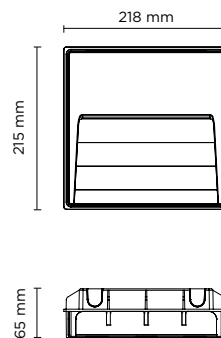

## SURF RECESS MEDIUM

Square wall-recessed luminaire for outdoor installation, phospho-chromatised and polyester powder coated extruded copper-free aluminium body, tempered frosted glass diffuser, moulded silicone gaskets, polypropylene housing for recess. Built-in LED driver 220-240V 50-60Hz, with 14 CREE XH-G mid-power LED. IP65 rating.

| light source                | light beam options  | lumen output (lm) | lumin. efficacy (lm/w) |
|-----------------------------|---|-------------------|------------------------|
| <b>3000°K warm-white</b>    |   |                   |                        |
| mid power led               |  floor washer 180° | 650               | 81.25                  |
| <b>4000°K neutral-white</b> |   |                   |                        |
| mid power led               |  floor washer 180° | 660               | 82.50                  |

**Finish color options:**

-  Textured Grey RAL 9006
-  Anthracite Grey RAL 7016
-  Matt Black (on request)

**Technical features**

**Technical data**

|              |  |
|--------------|--|
| Wattage      | 8 WATT   |
| IP Rating    | IP65   |
| IK Rating    | IK08   |
| Material     | High corrosion resistance die-cast copper-free aluminum body |
| Coating      | Polyester powder coating with phosphochromating pre-finish   |
| Light source | NR. 14 x CREE XH-G LED                                       |
| Screws       | Stainless steel  |
| Transformer  | Electrical power supply 220/240V 50/60Hz built-in            |
| Gasket       | Silicone rubber  |
| Glass        | Tempered   |
| Cable gland  | M16 rubber grommet   |
| Power cable  | 0.10 mt power cable included                                 |
| Gross weight | 1,50 Kg  |
| Included     | Polypropylene housing for recess                             |